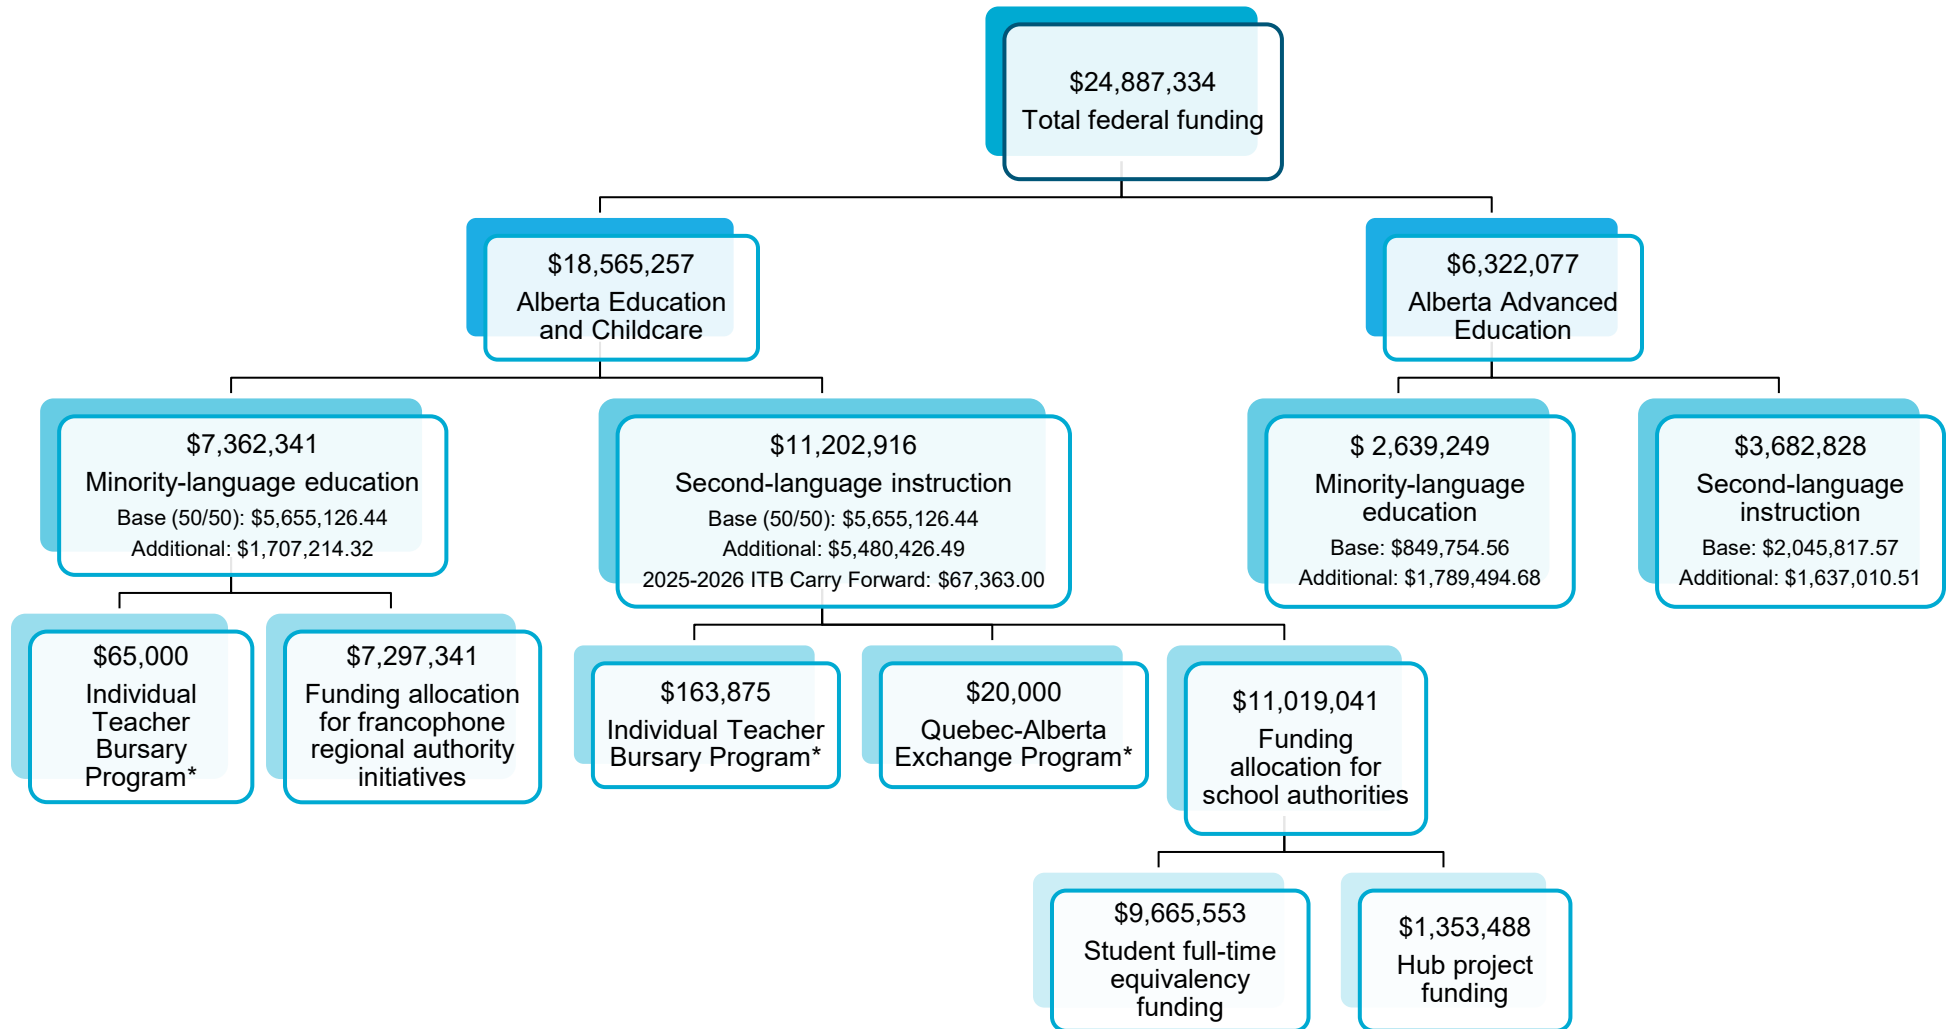

2026-2027 Regular Official Languages in Education Programs Funding Breakdown

The allocations below are for regular funding and do not include pan-Canadian programs such as Odyssey, or additional funding for Complementary and Infrastructure projects.

*Managed by Alberta Education and Childcare

Classification: Public