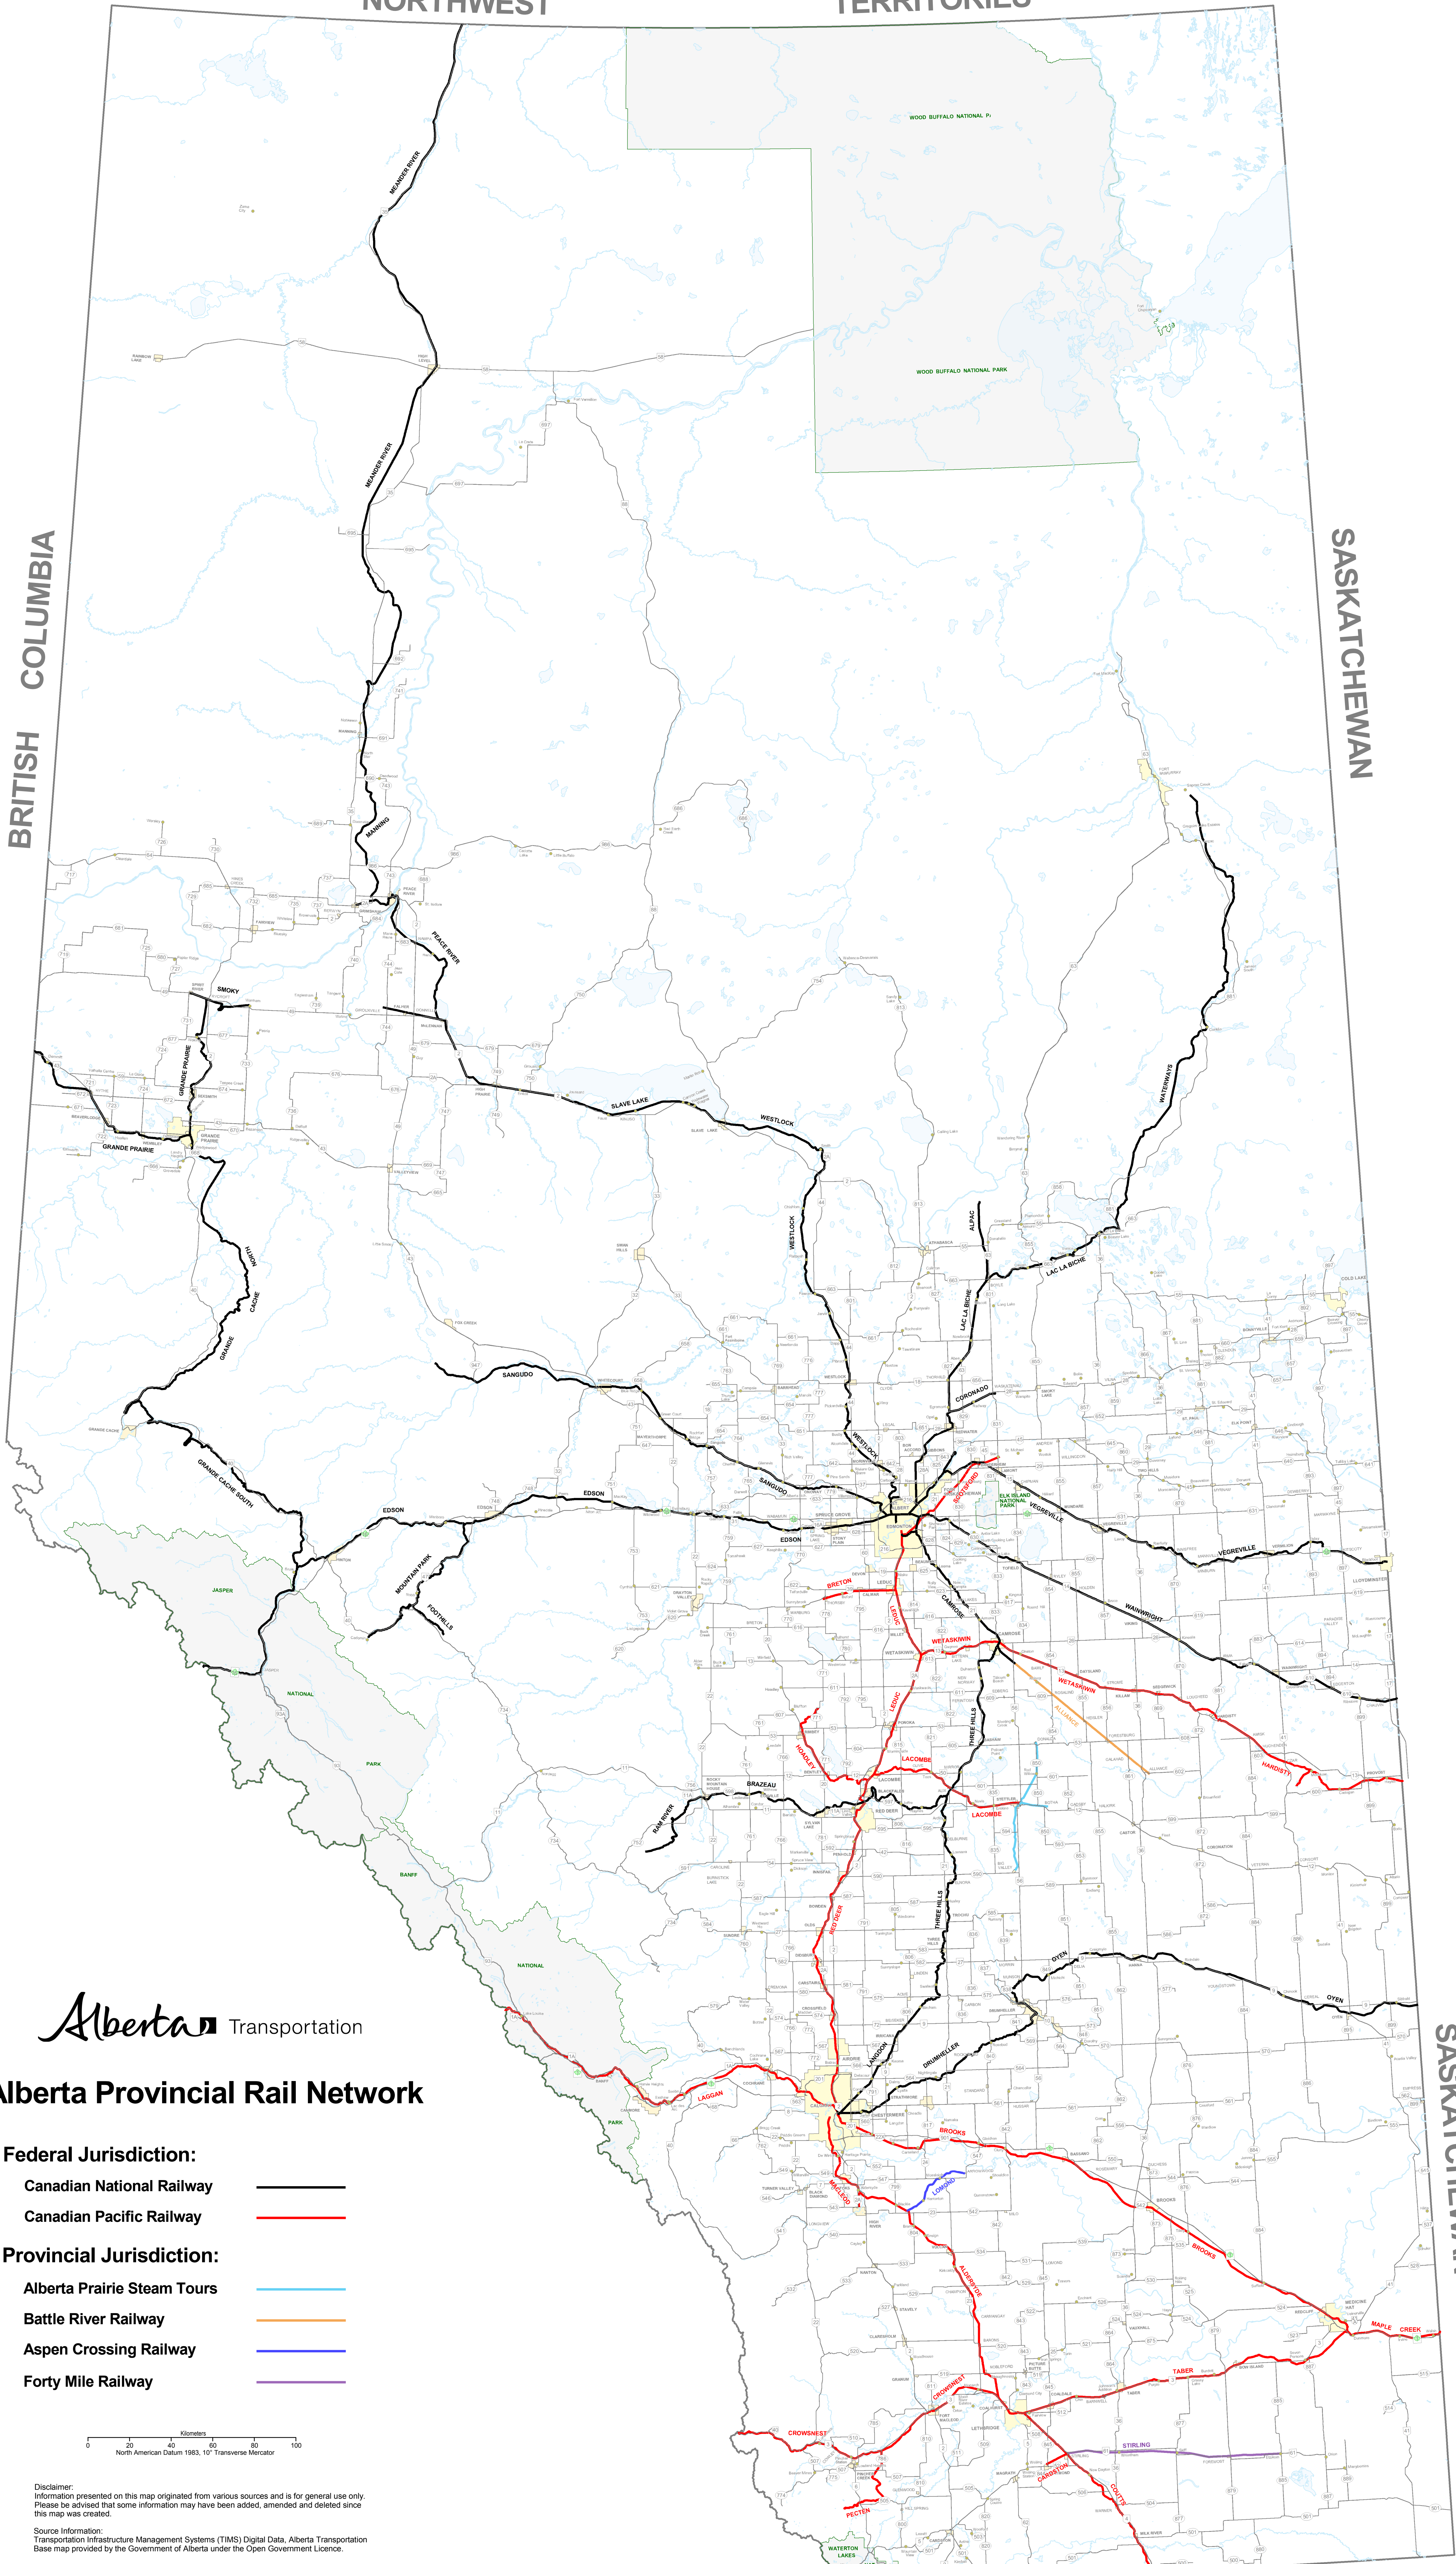

NORTHWEST

TERRITORIES

BRITISH COLUMBIA

SASKATCHEWAN

SASKATCHEWAN

MONTANA

Alberta Transportation

Alberta Provincial Rail Network

Federal Jurisdiction:

- Canadian National Railway — black line
- Canadian Pacific Railway — red line

Provincial Jurisdiction:

- Alberta Prairie Steam Tours — light blue line
- Battle River Railway — orange line
- Aspen Crossing Railway — dark blue line
- Forty Mile Railway — purple line

November, 2016