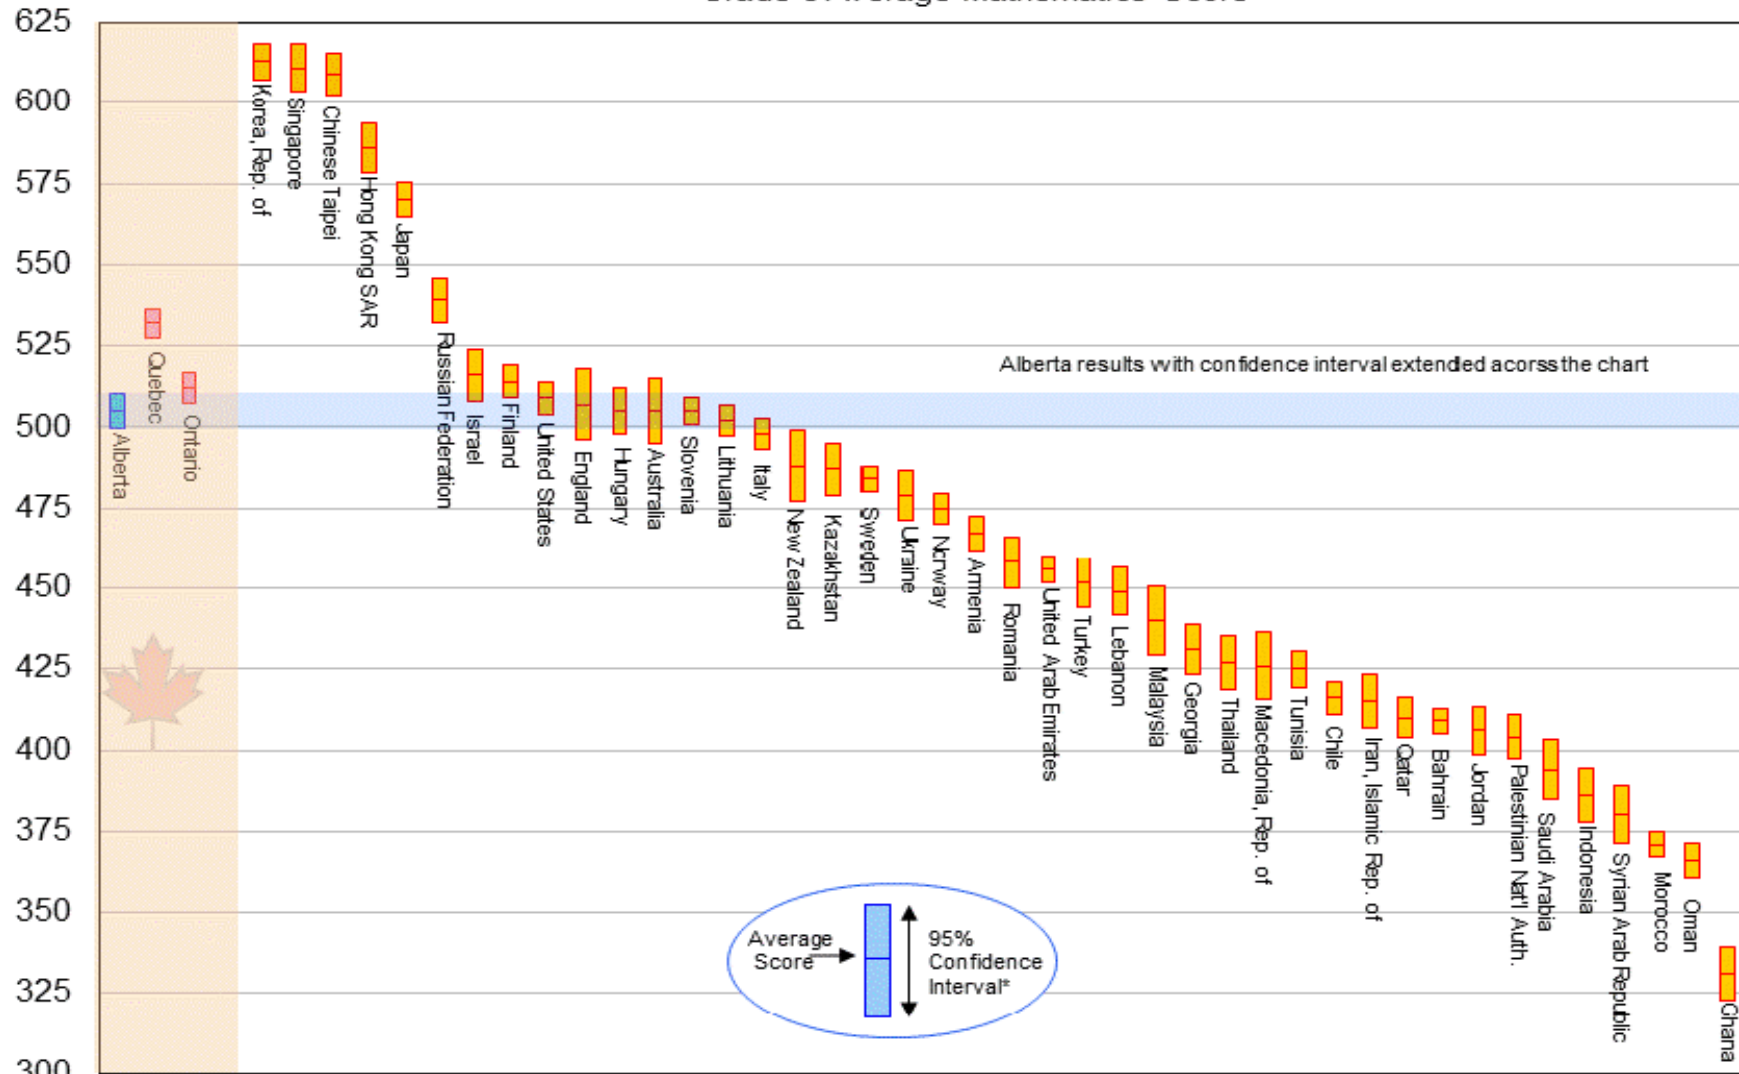

TRENDS IN INTERNATIONAL MATHEMATICS AND SCIENCE STUDY (TIMSS) 2011
 Alberta Results in relation to other provinces and participating countries
 Grade 8 Average Mathematics Score

*Differences in average scores are statistically significant when the confidence intervals do not overlap.
 The original average score set for the TIMSS first administration in 1995 was 500 with a standard deviation of 100.