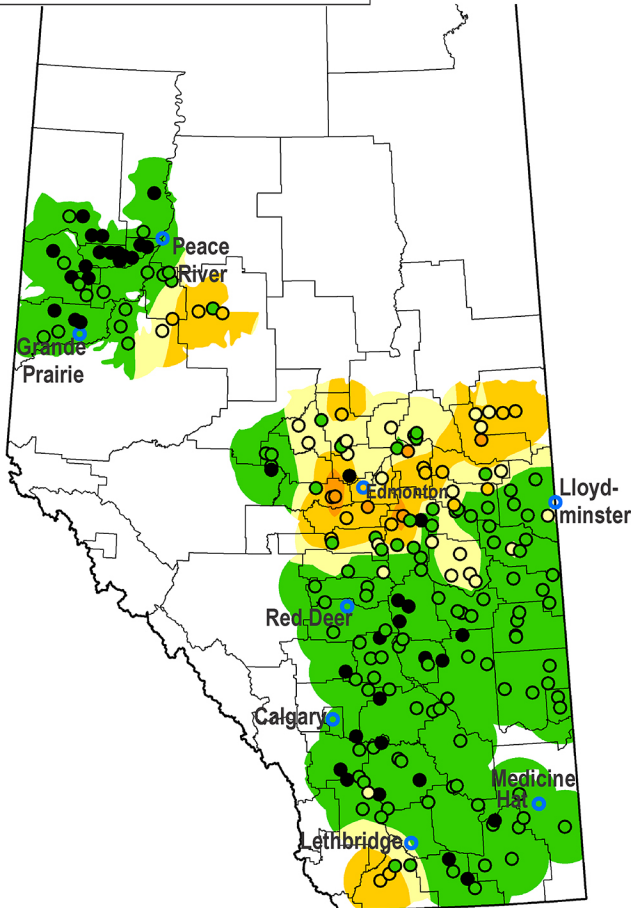

Pea Leaf Weevil 2022

Alberta

Average notches per plant

Average notches per plant