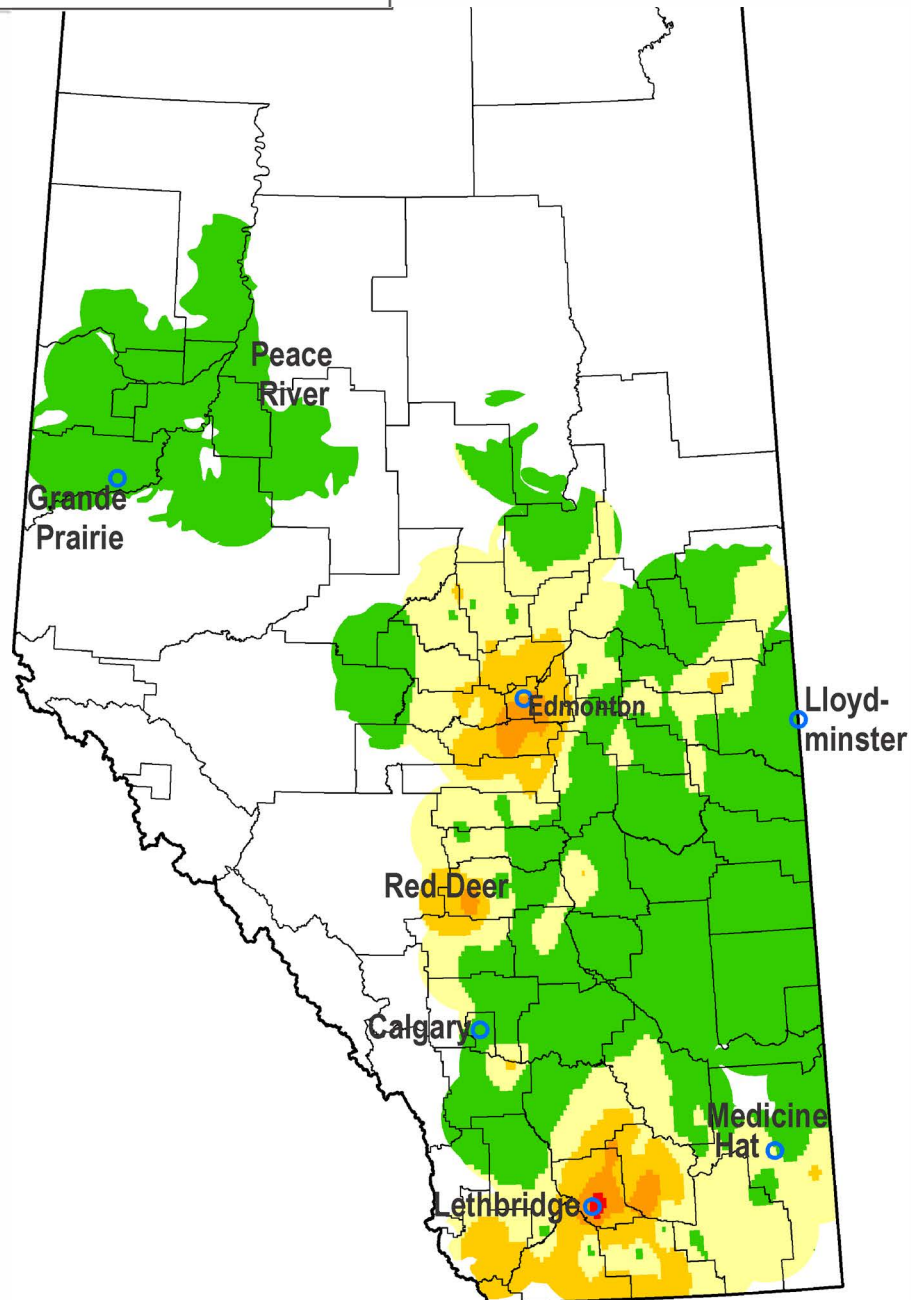

Pea Leaf Weevil 2021

Alberta

Average notches
per plant