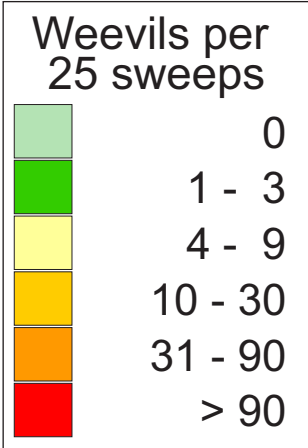

Cabbage Seedpod Weevil 2020 Survey

Alberta