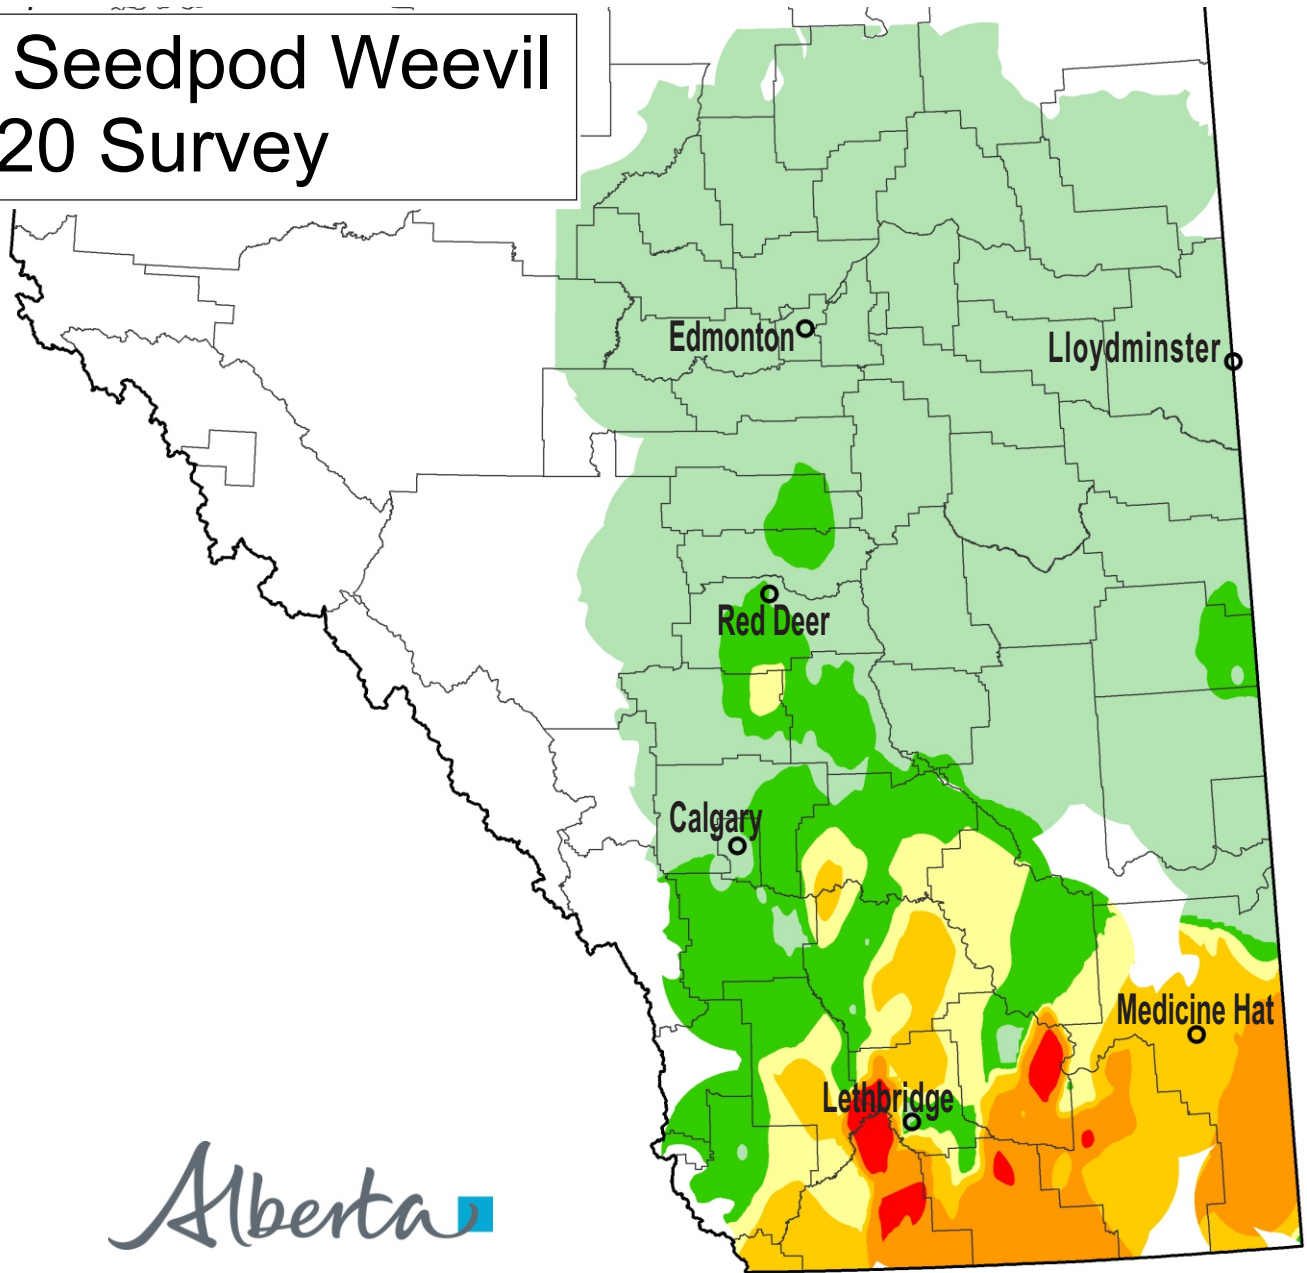

Cabbage Seedpod Weevil 2020 Survey

Alberta