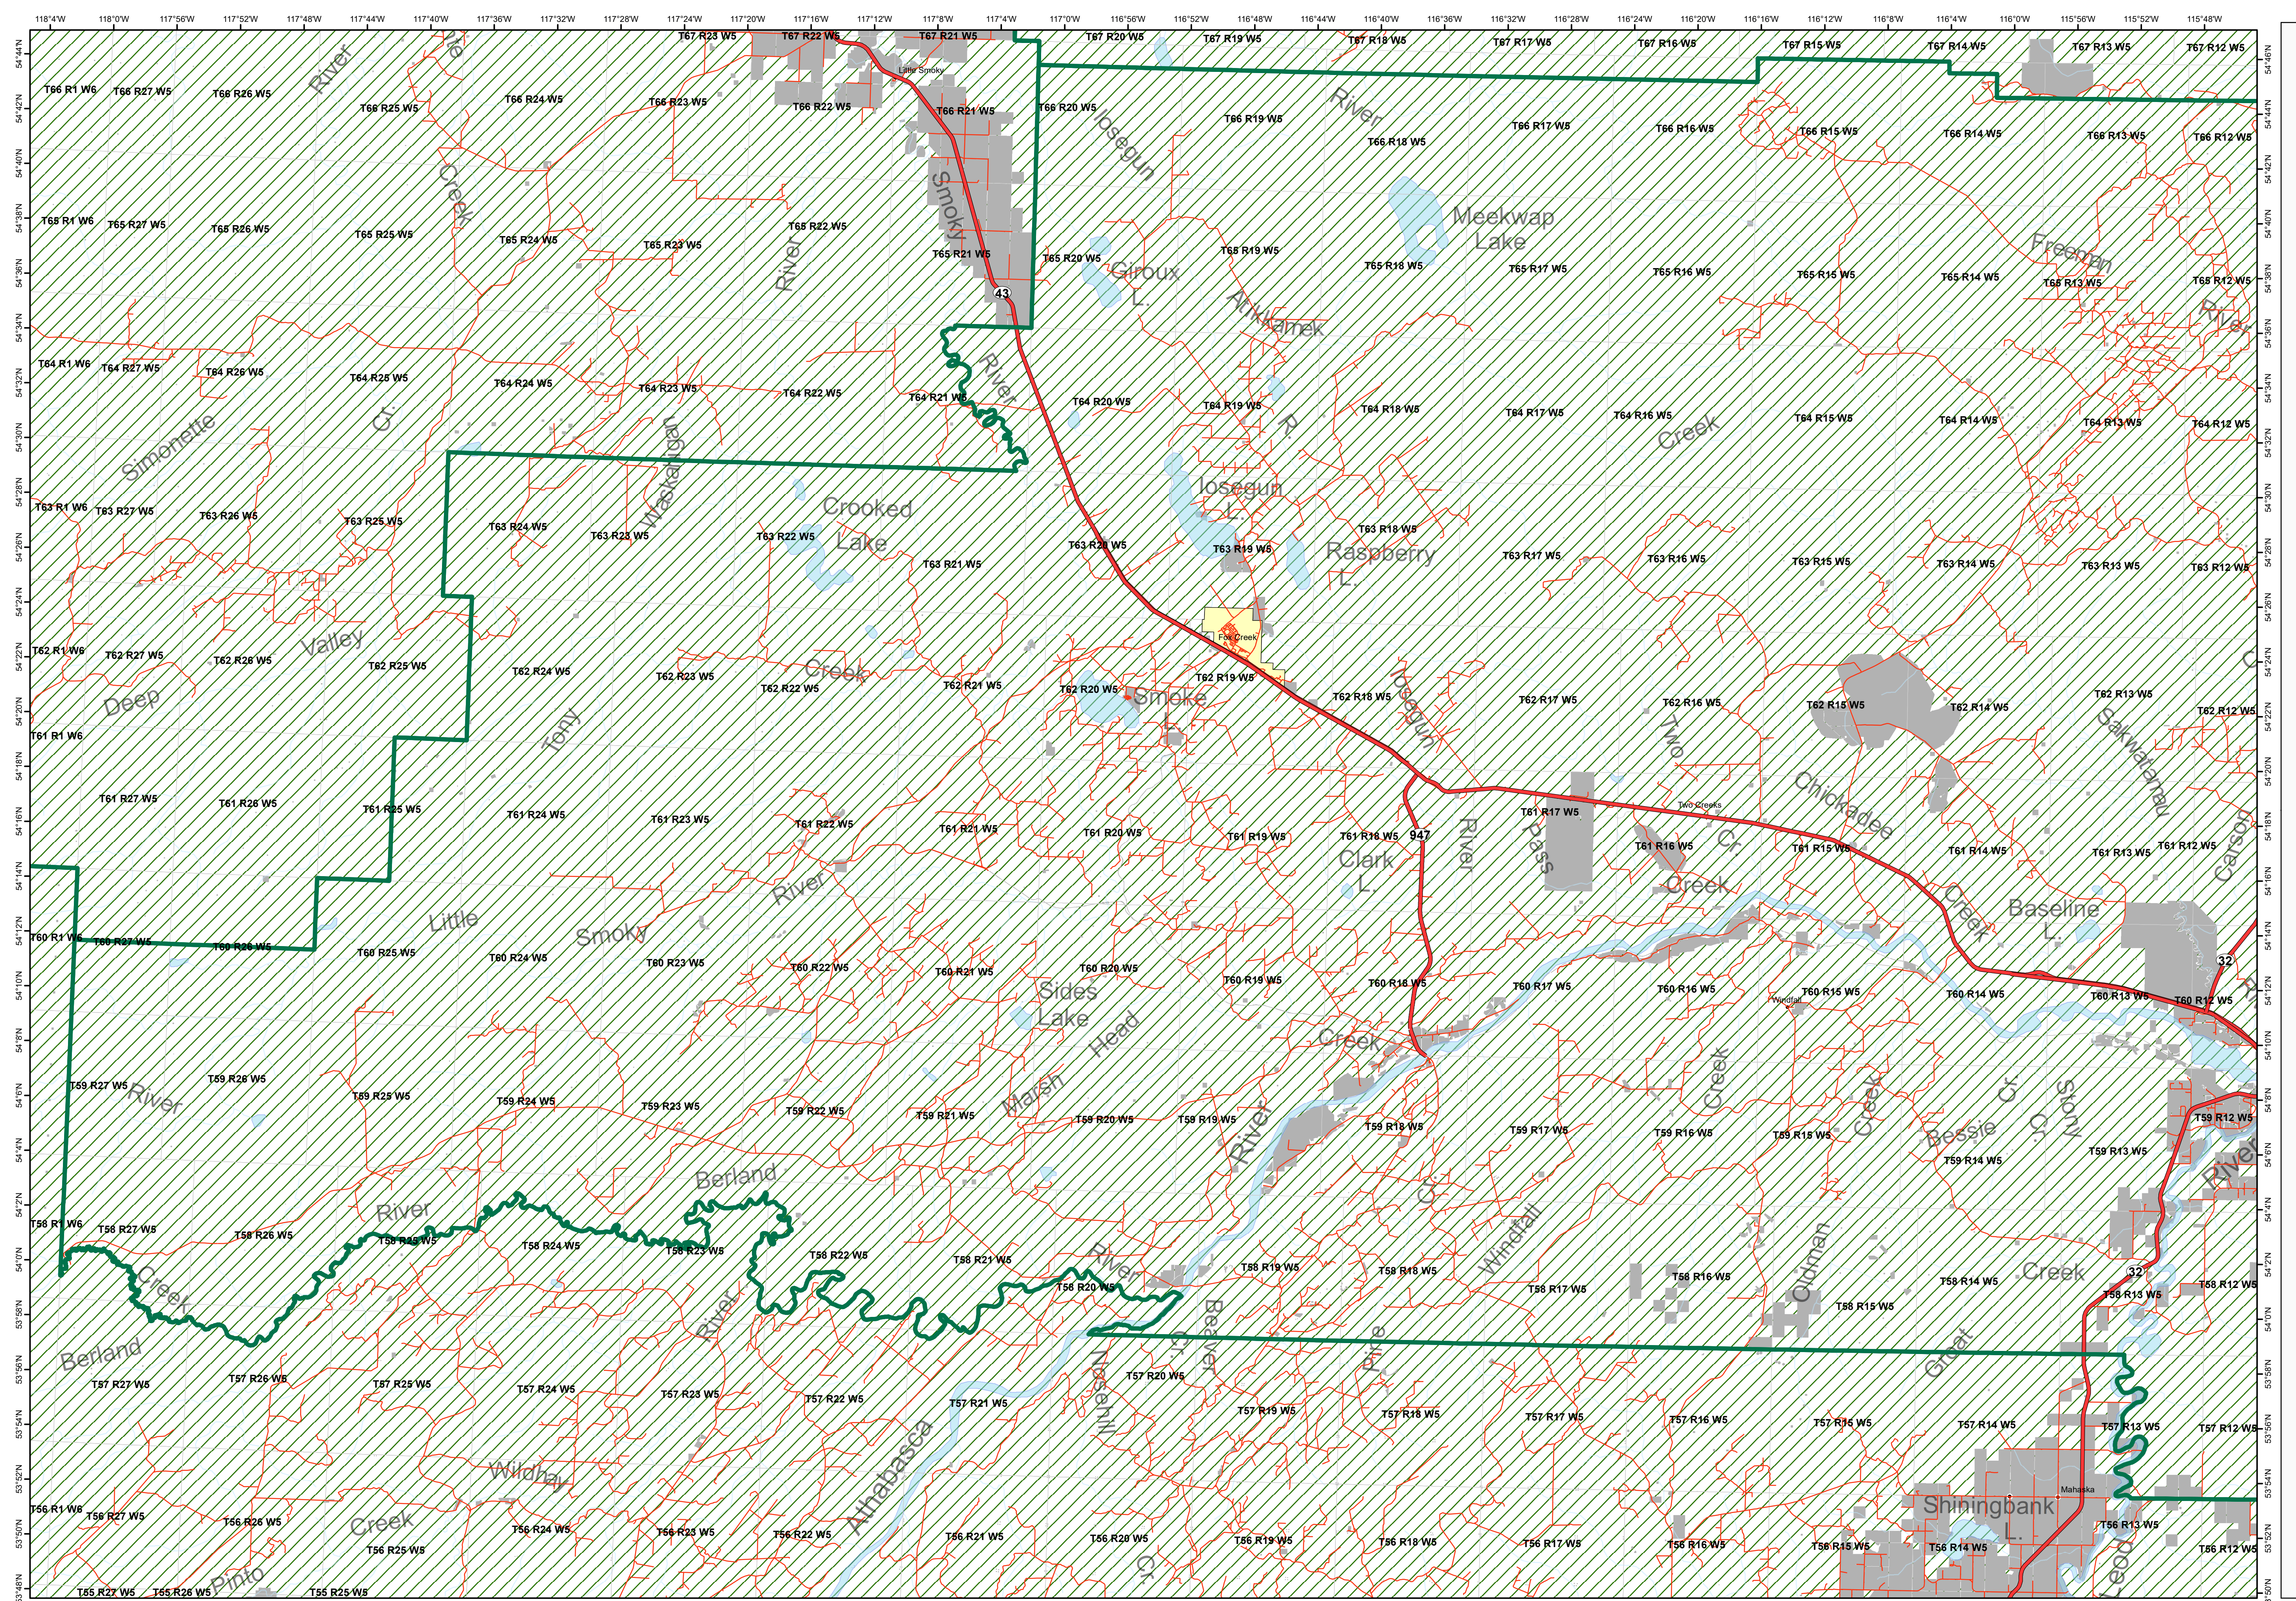

Whitecourt Forest Area West

Personal Use Forest Products Permit Map

Legend

- Forest Area Boundary
- Highways
- Roads
- Towns and Cities
- Township Range
- Lakes and Rivers
- Streams
- Harvest Not Permitted
- Harvest Permitted