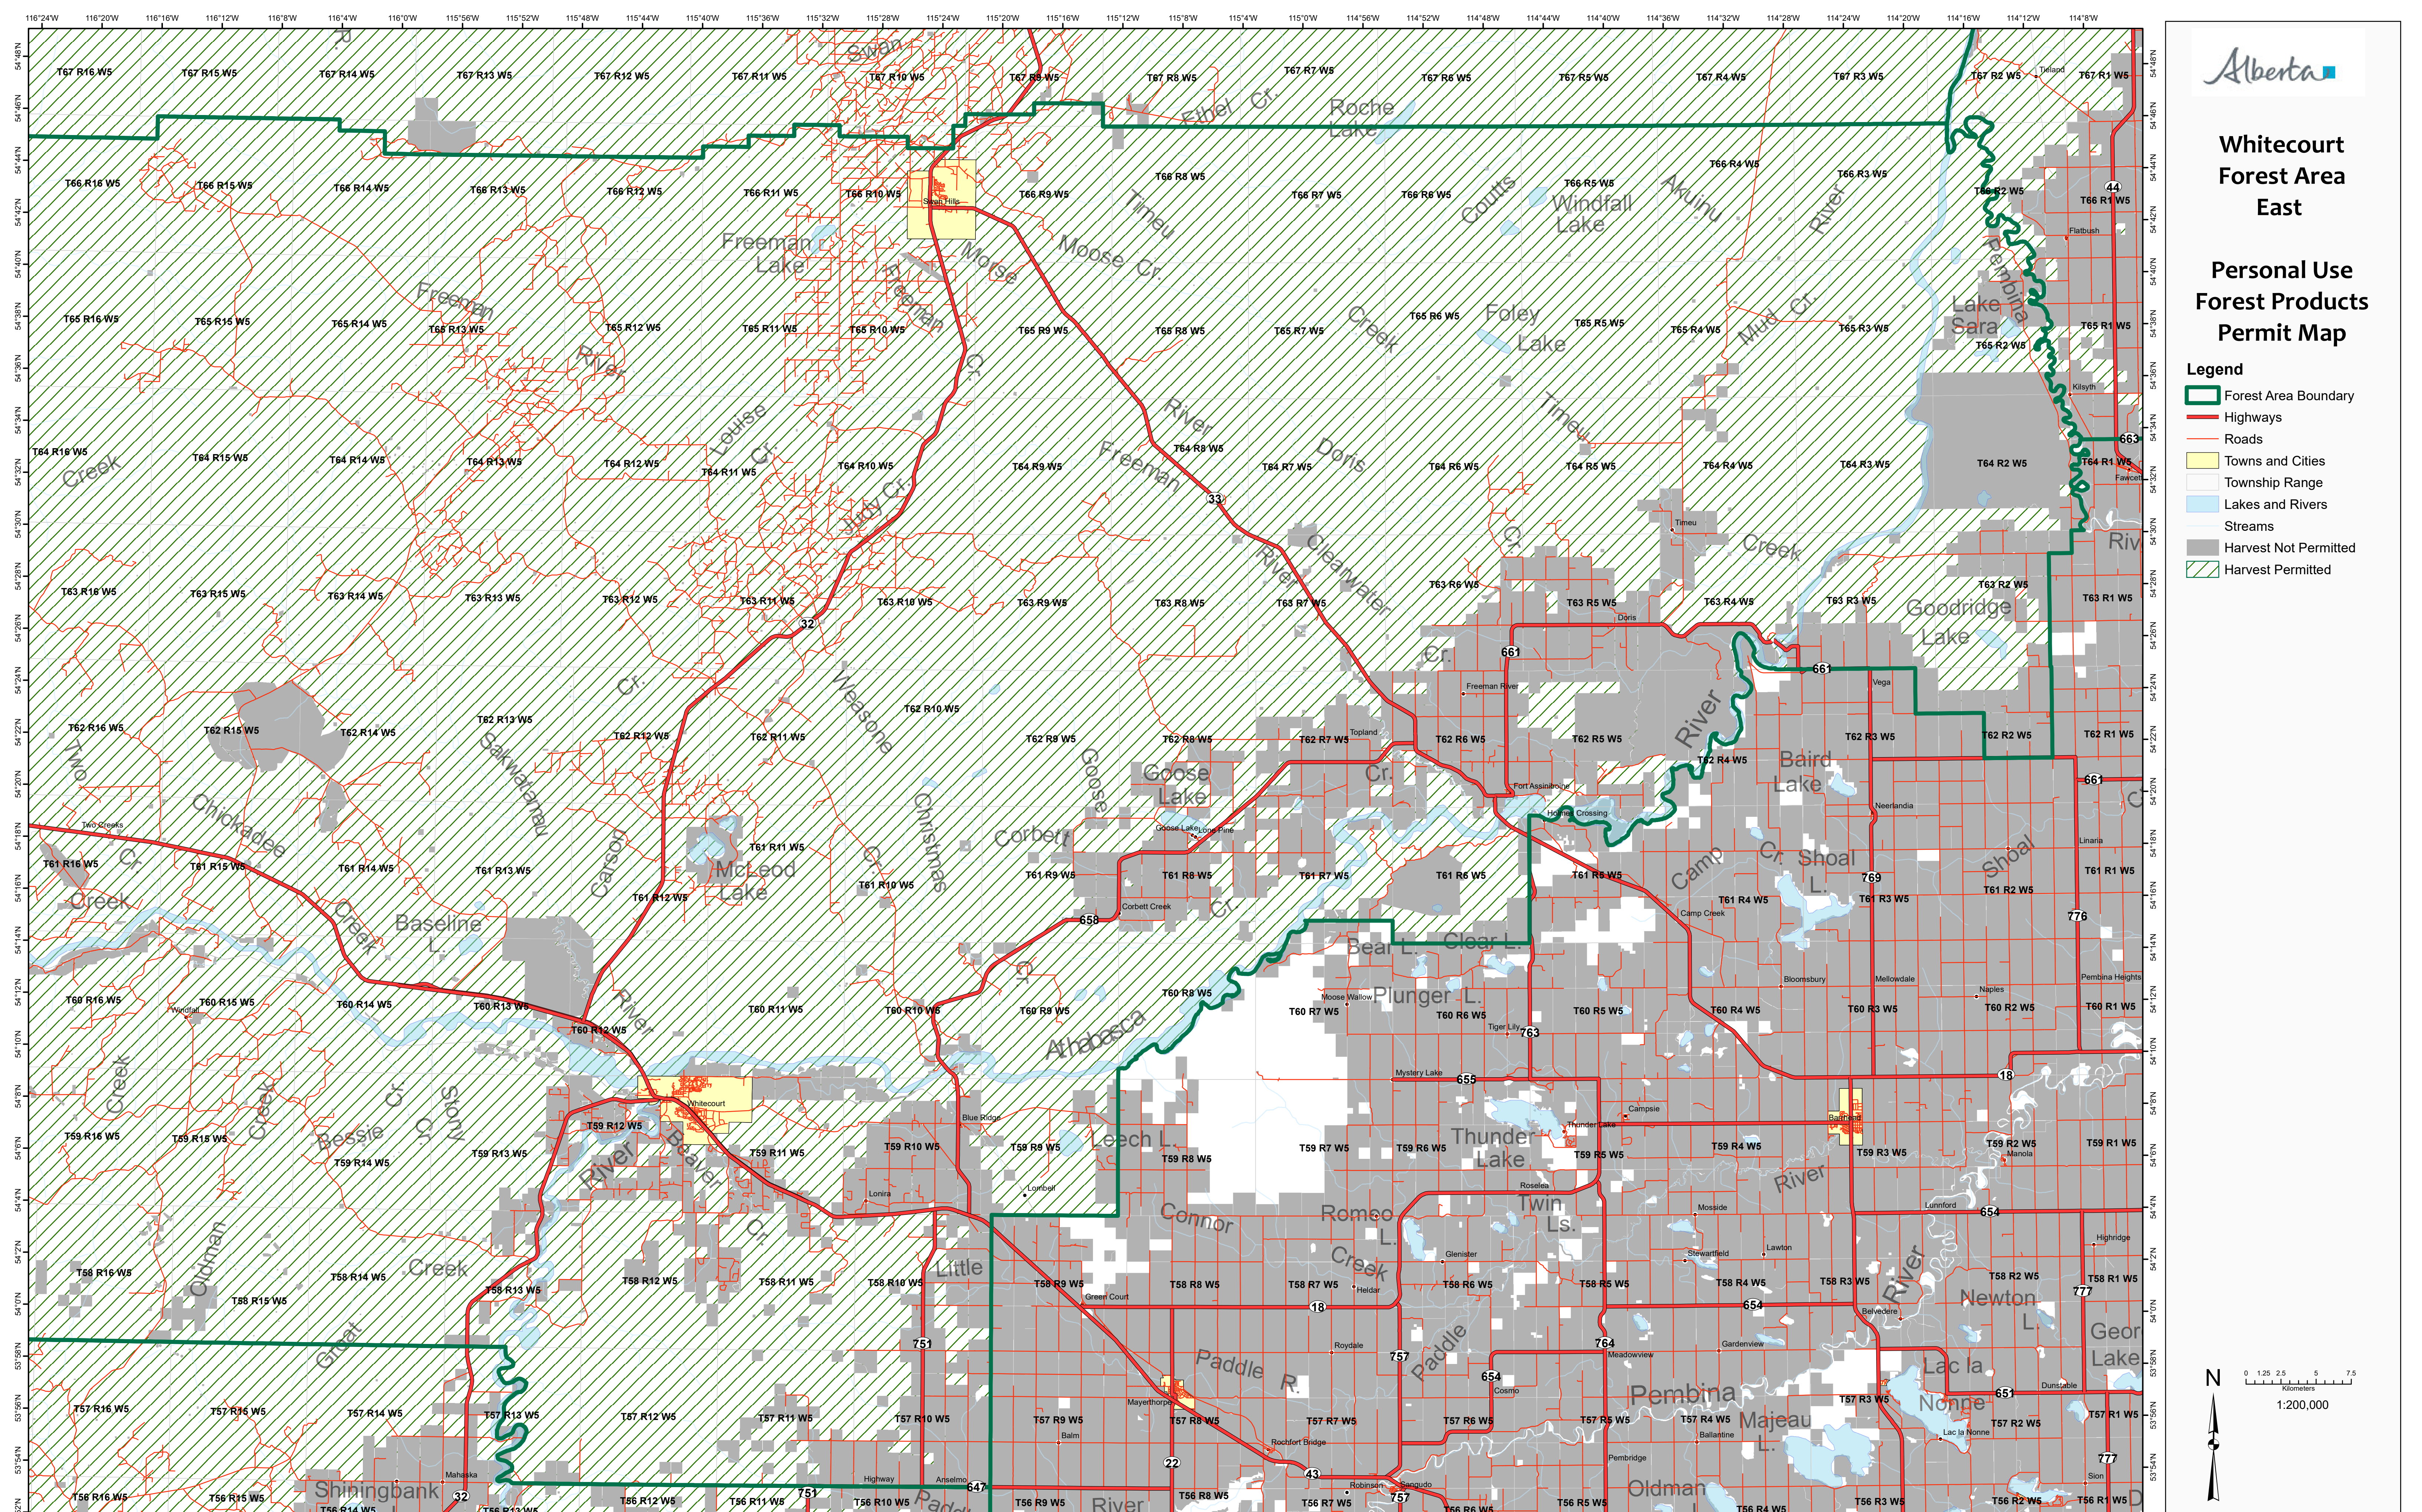

Whitecourt Forest Area East

Personal Use Forest Products Permit Map

Legend

- Forest Area Boundary
- Highways
- Roads
- Towns and Cities
- Township Range
- Lakes and Rivers
- Streams
- Harvest Not Permitted
- Harvest Permitted