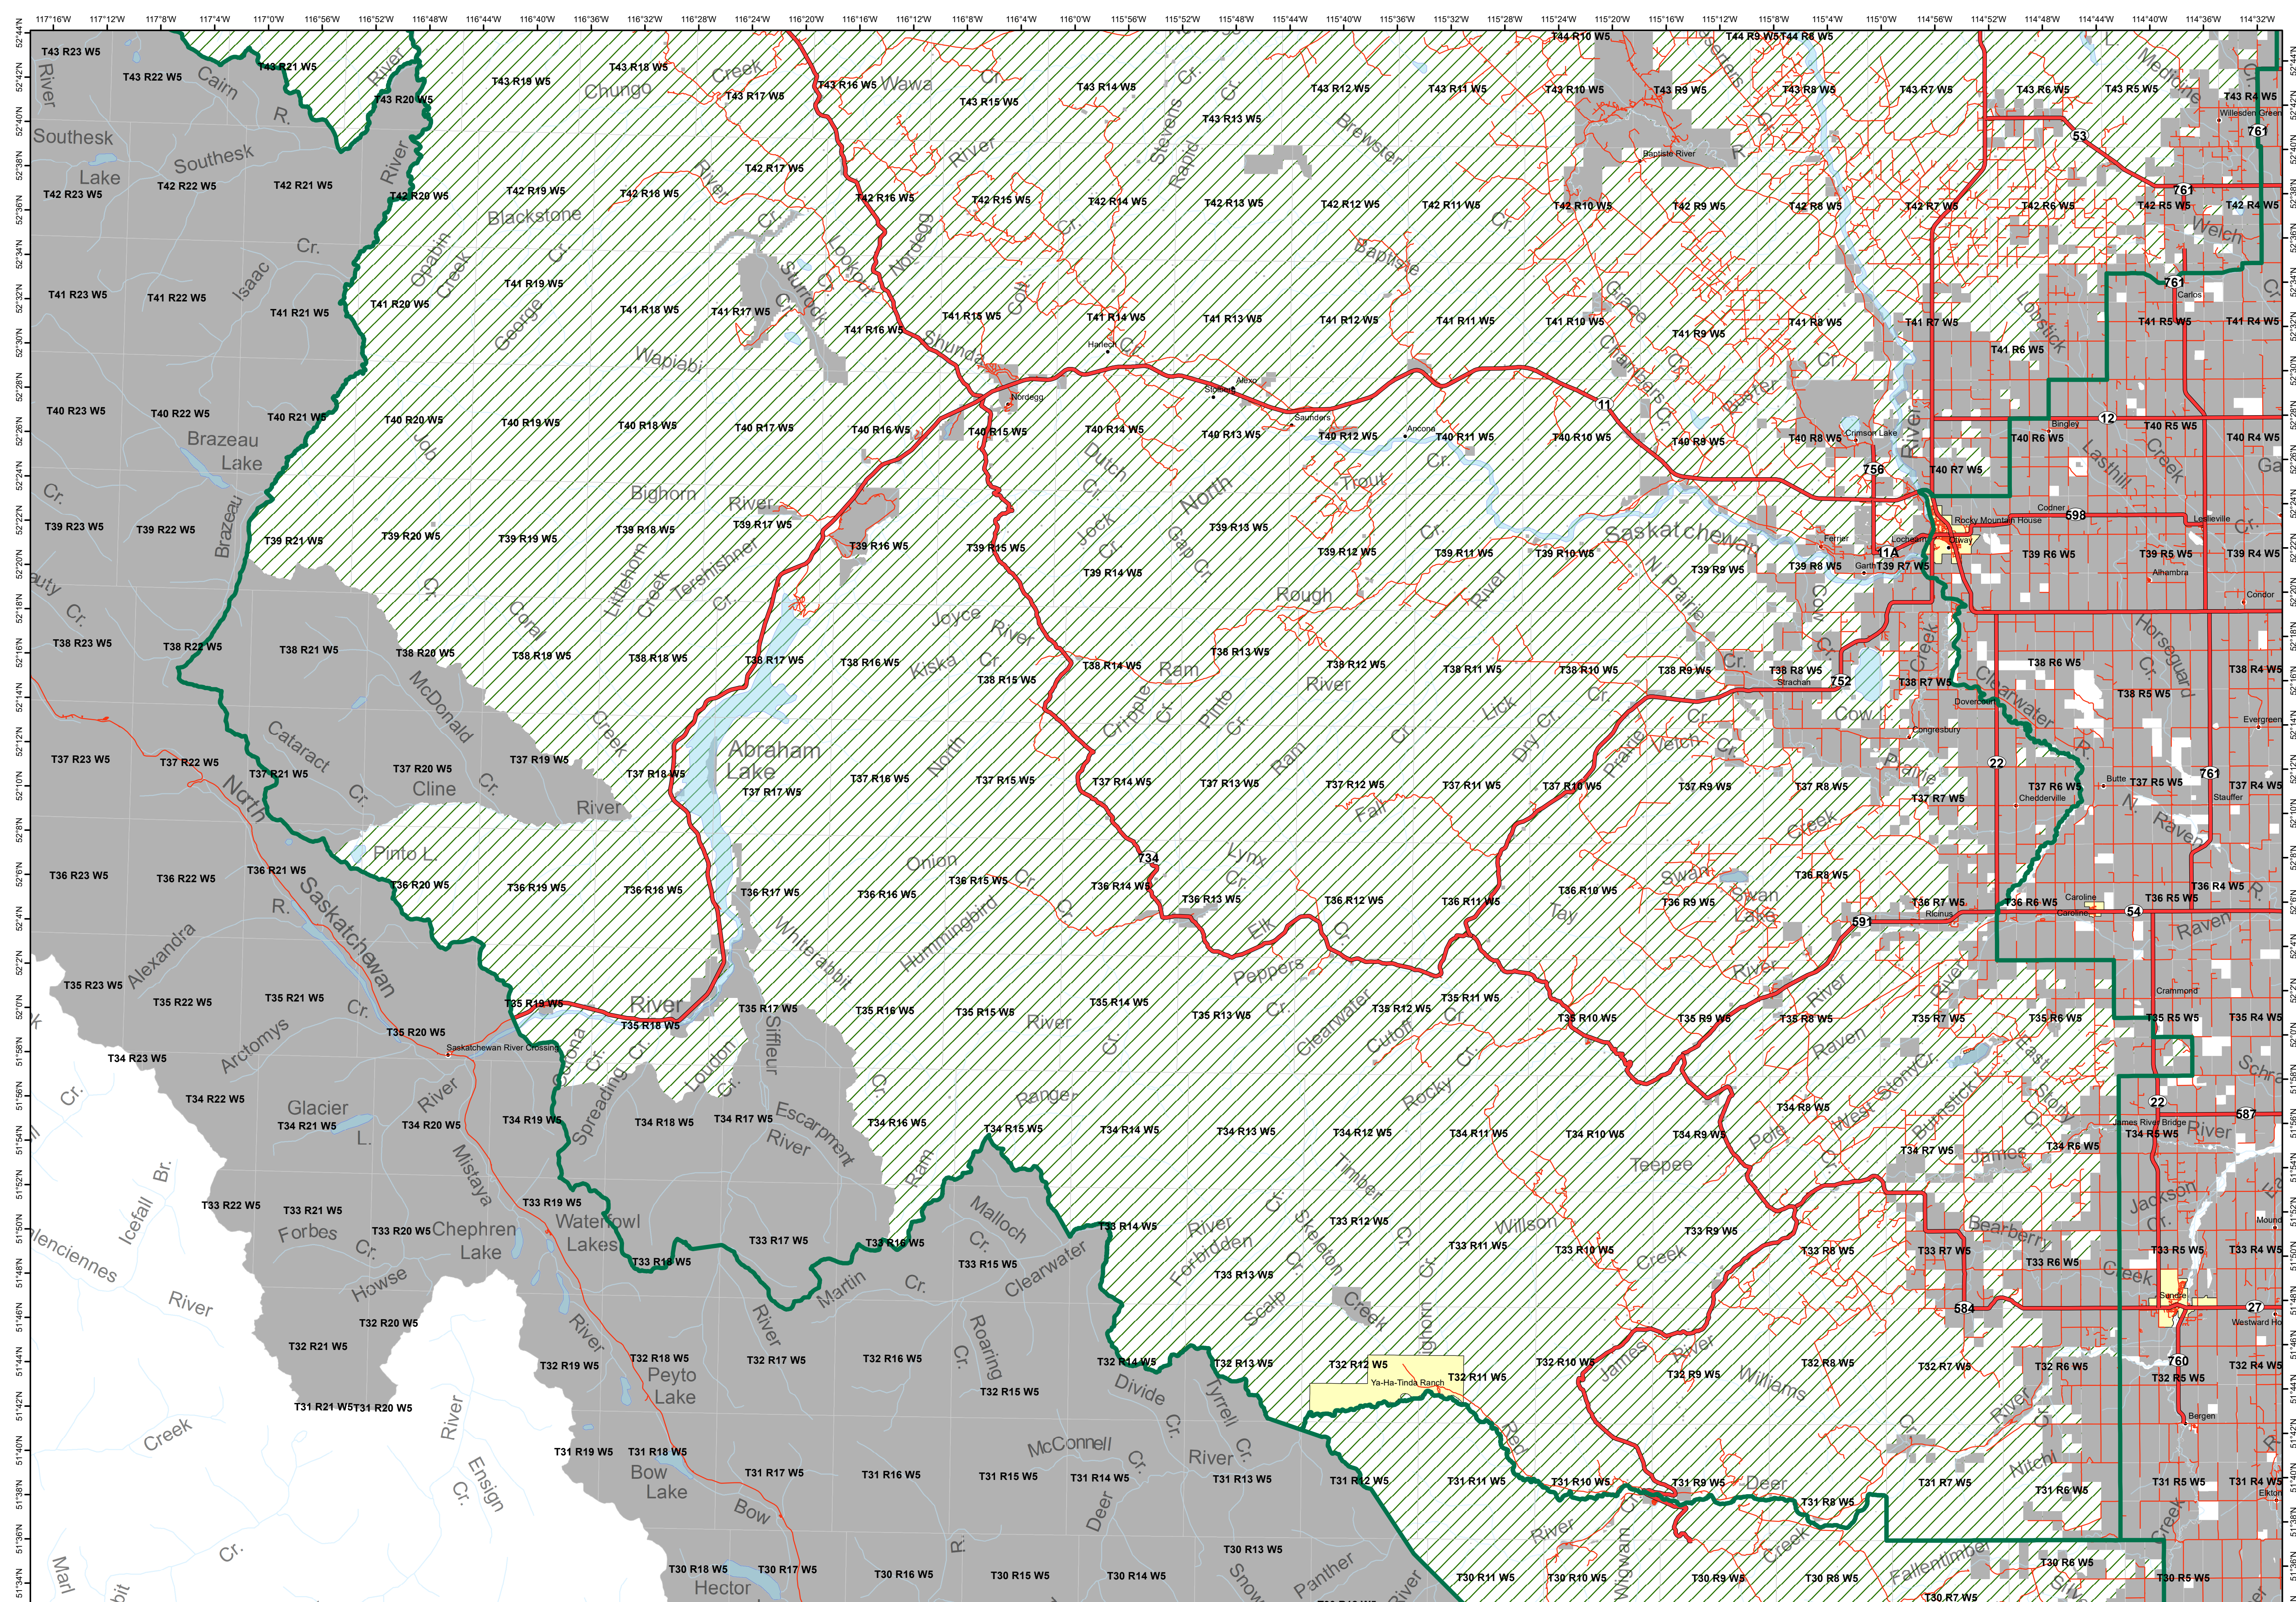

Rocky Mountain House Forest Area South

Personal Use Forest Products Permit Map

Legend

- Forest Area Boundary
- Highways
- Roads
- Towns and Cities
- Township Range
- Lakes and Rivers
- Streams
- Harvest Not Permitted
- Harvest Permitted