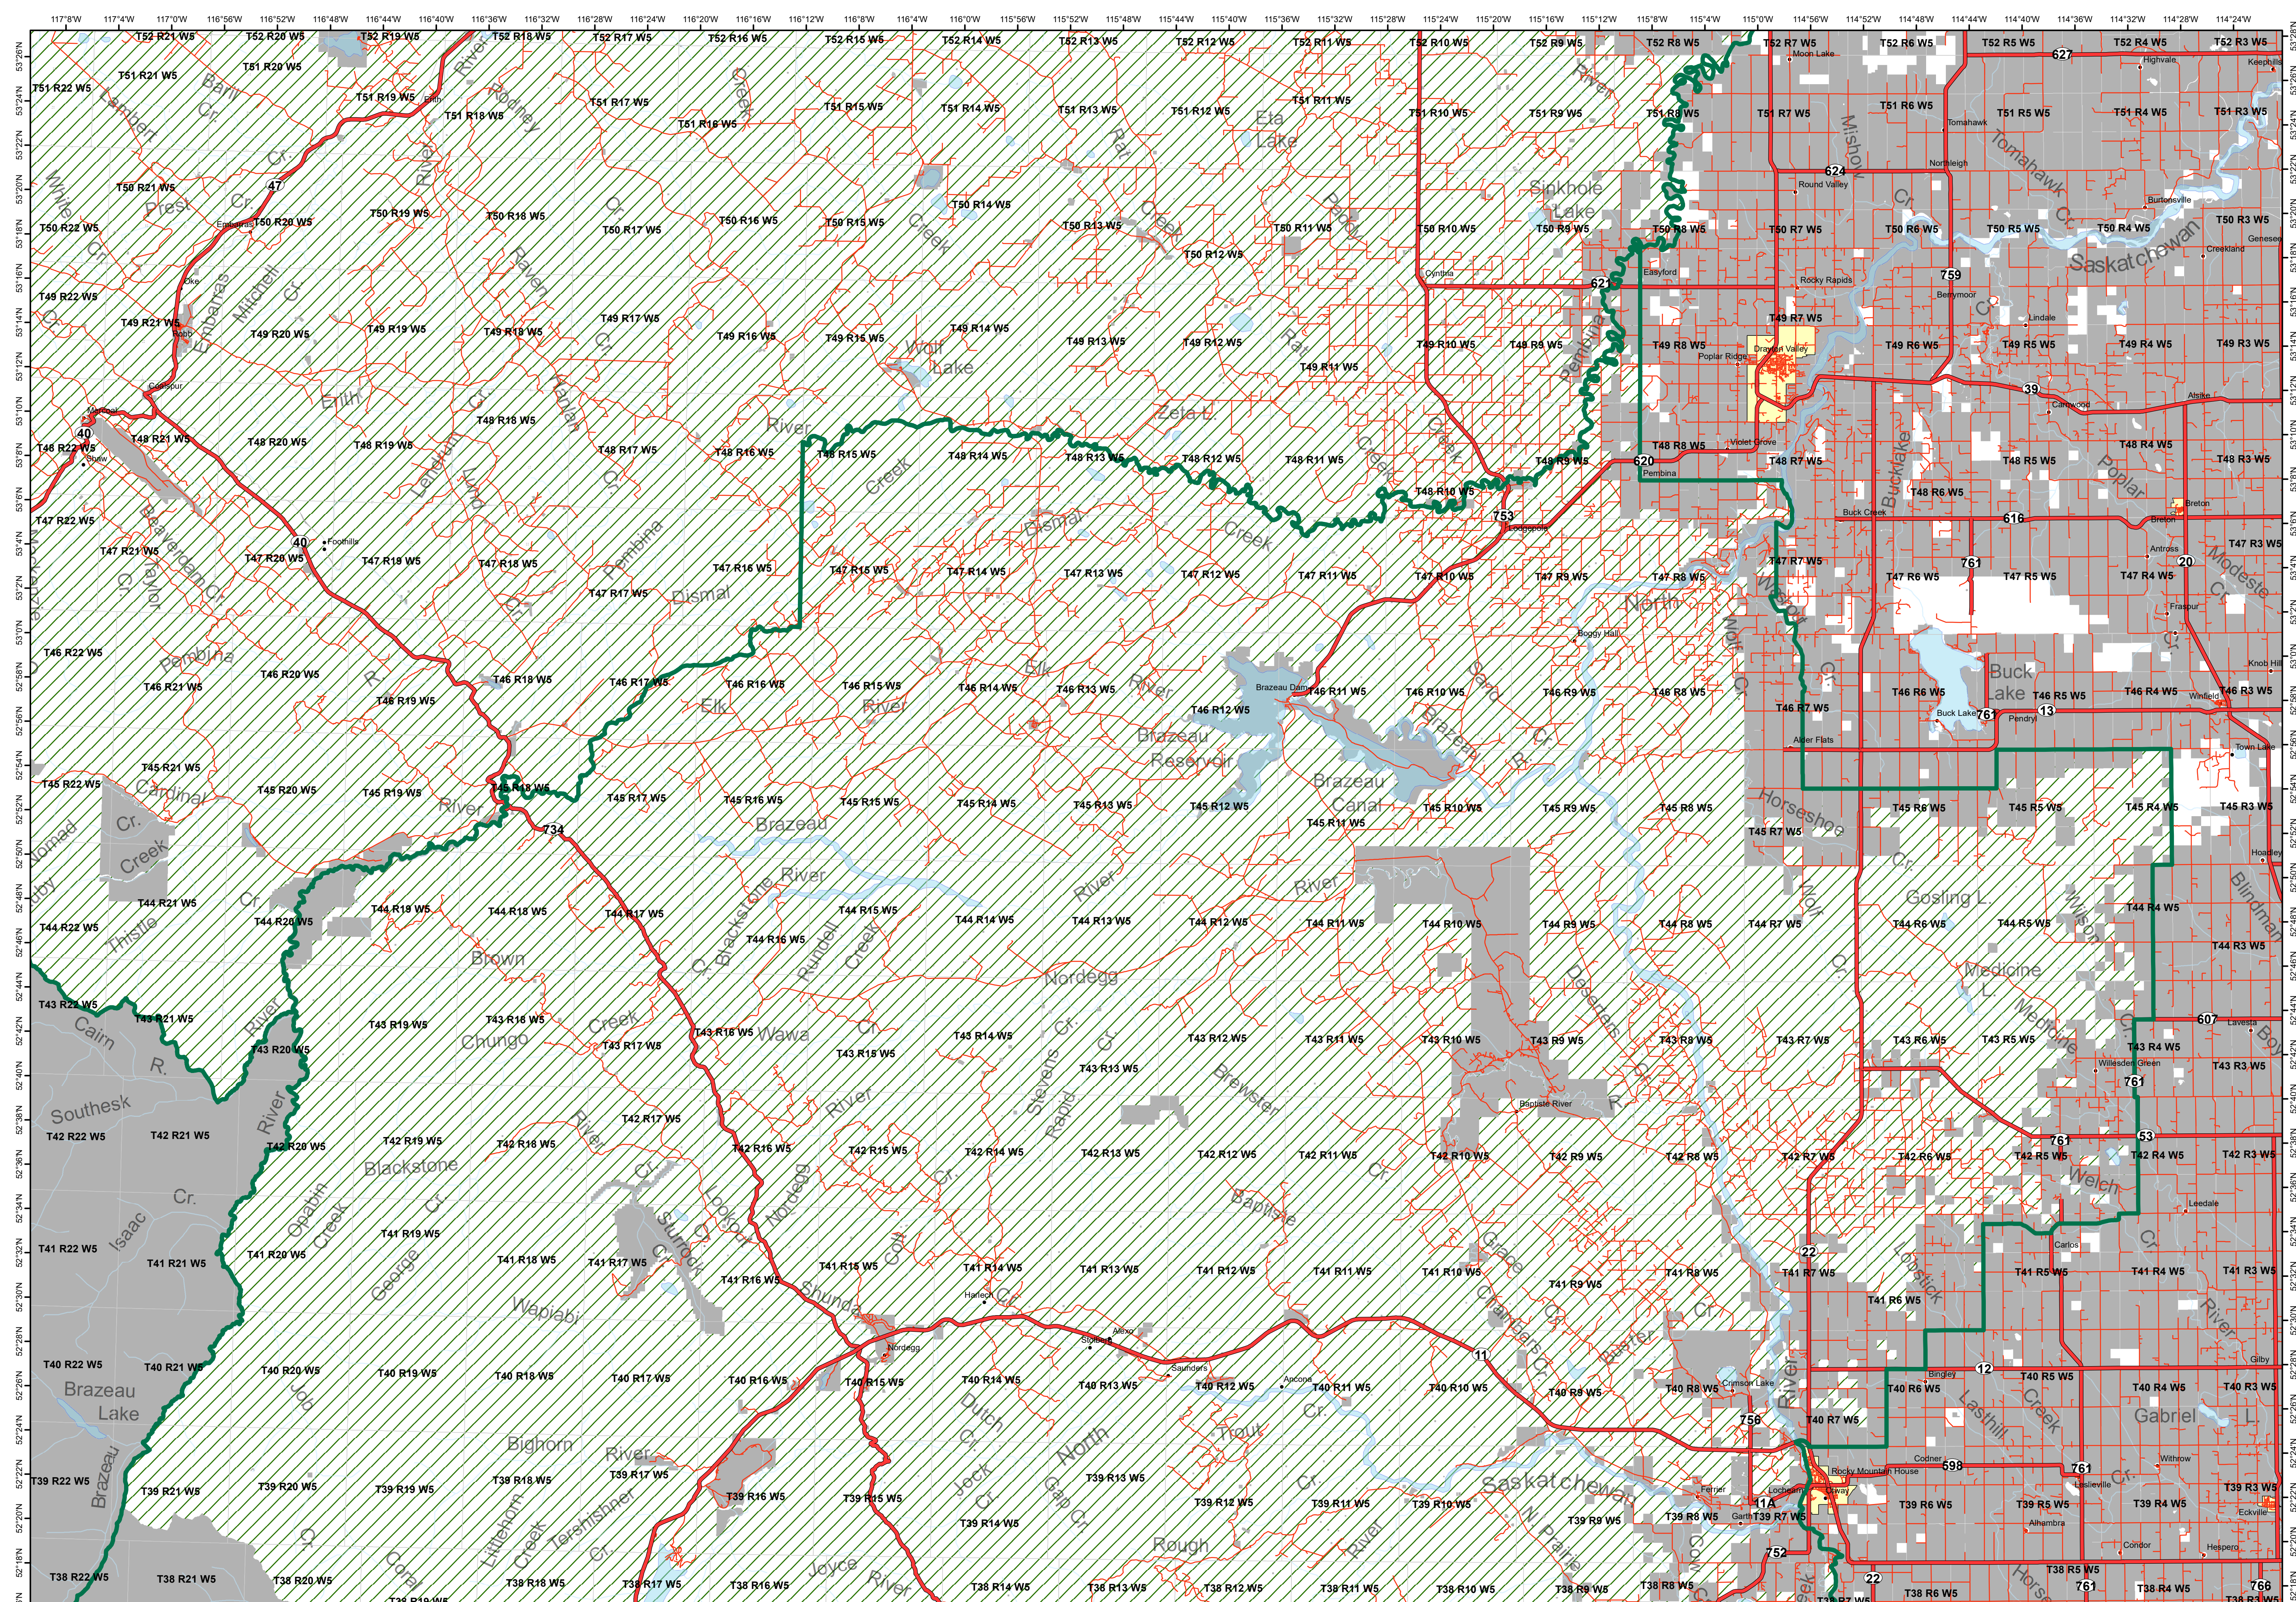

Rocky Mountain House Forest Area North

Personal Use Forest Products Permit Map

Legend

- Forest Area Boundary
- Highways
- Roads
- Towns and Cities
- Township Range
- Lakes and Rivers
- Streams
- Harvest Not Permitted
- Harvest Permitted