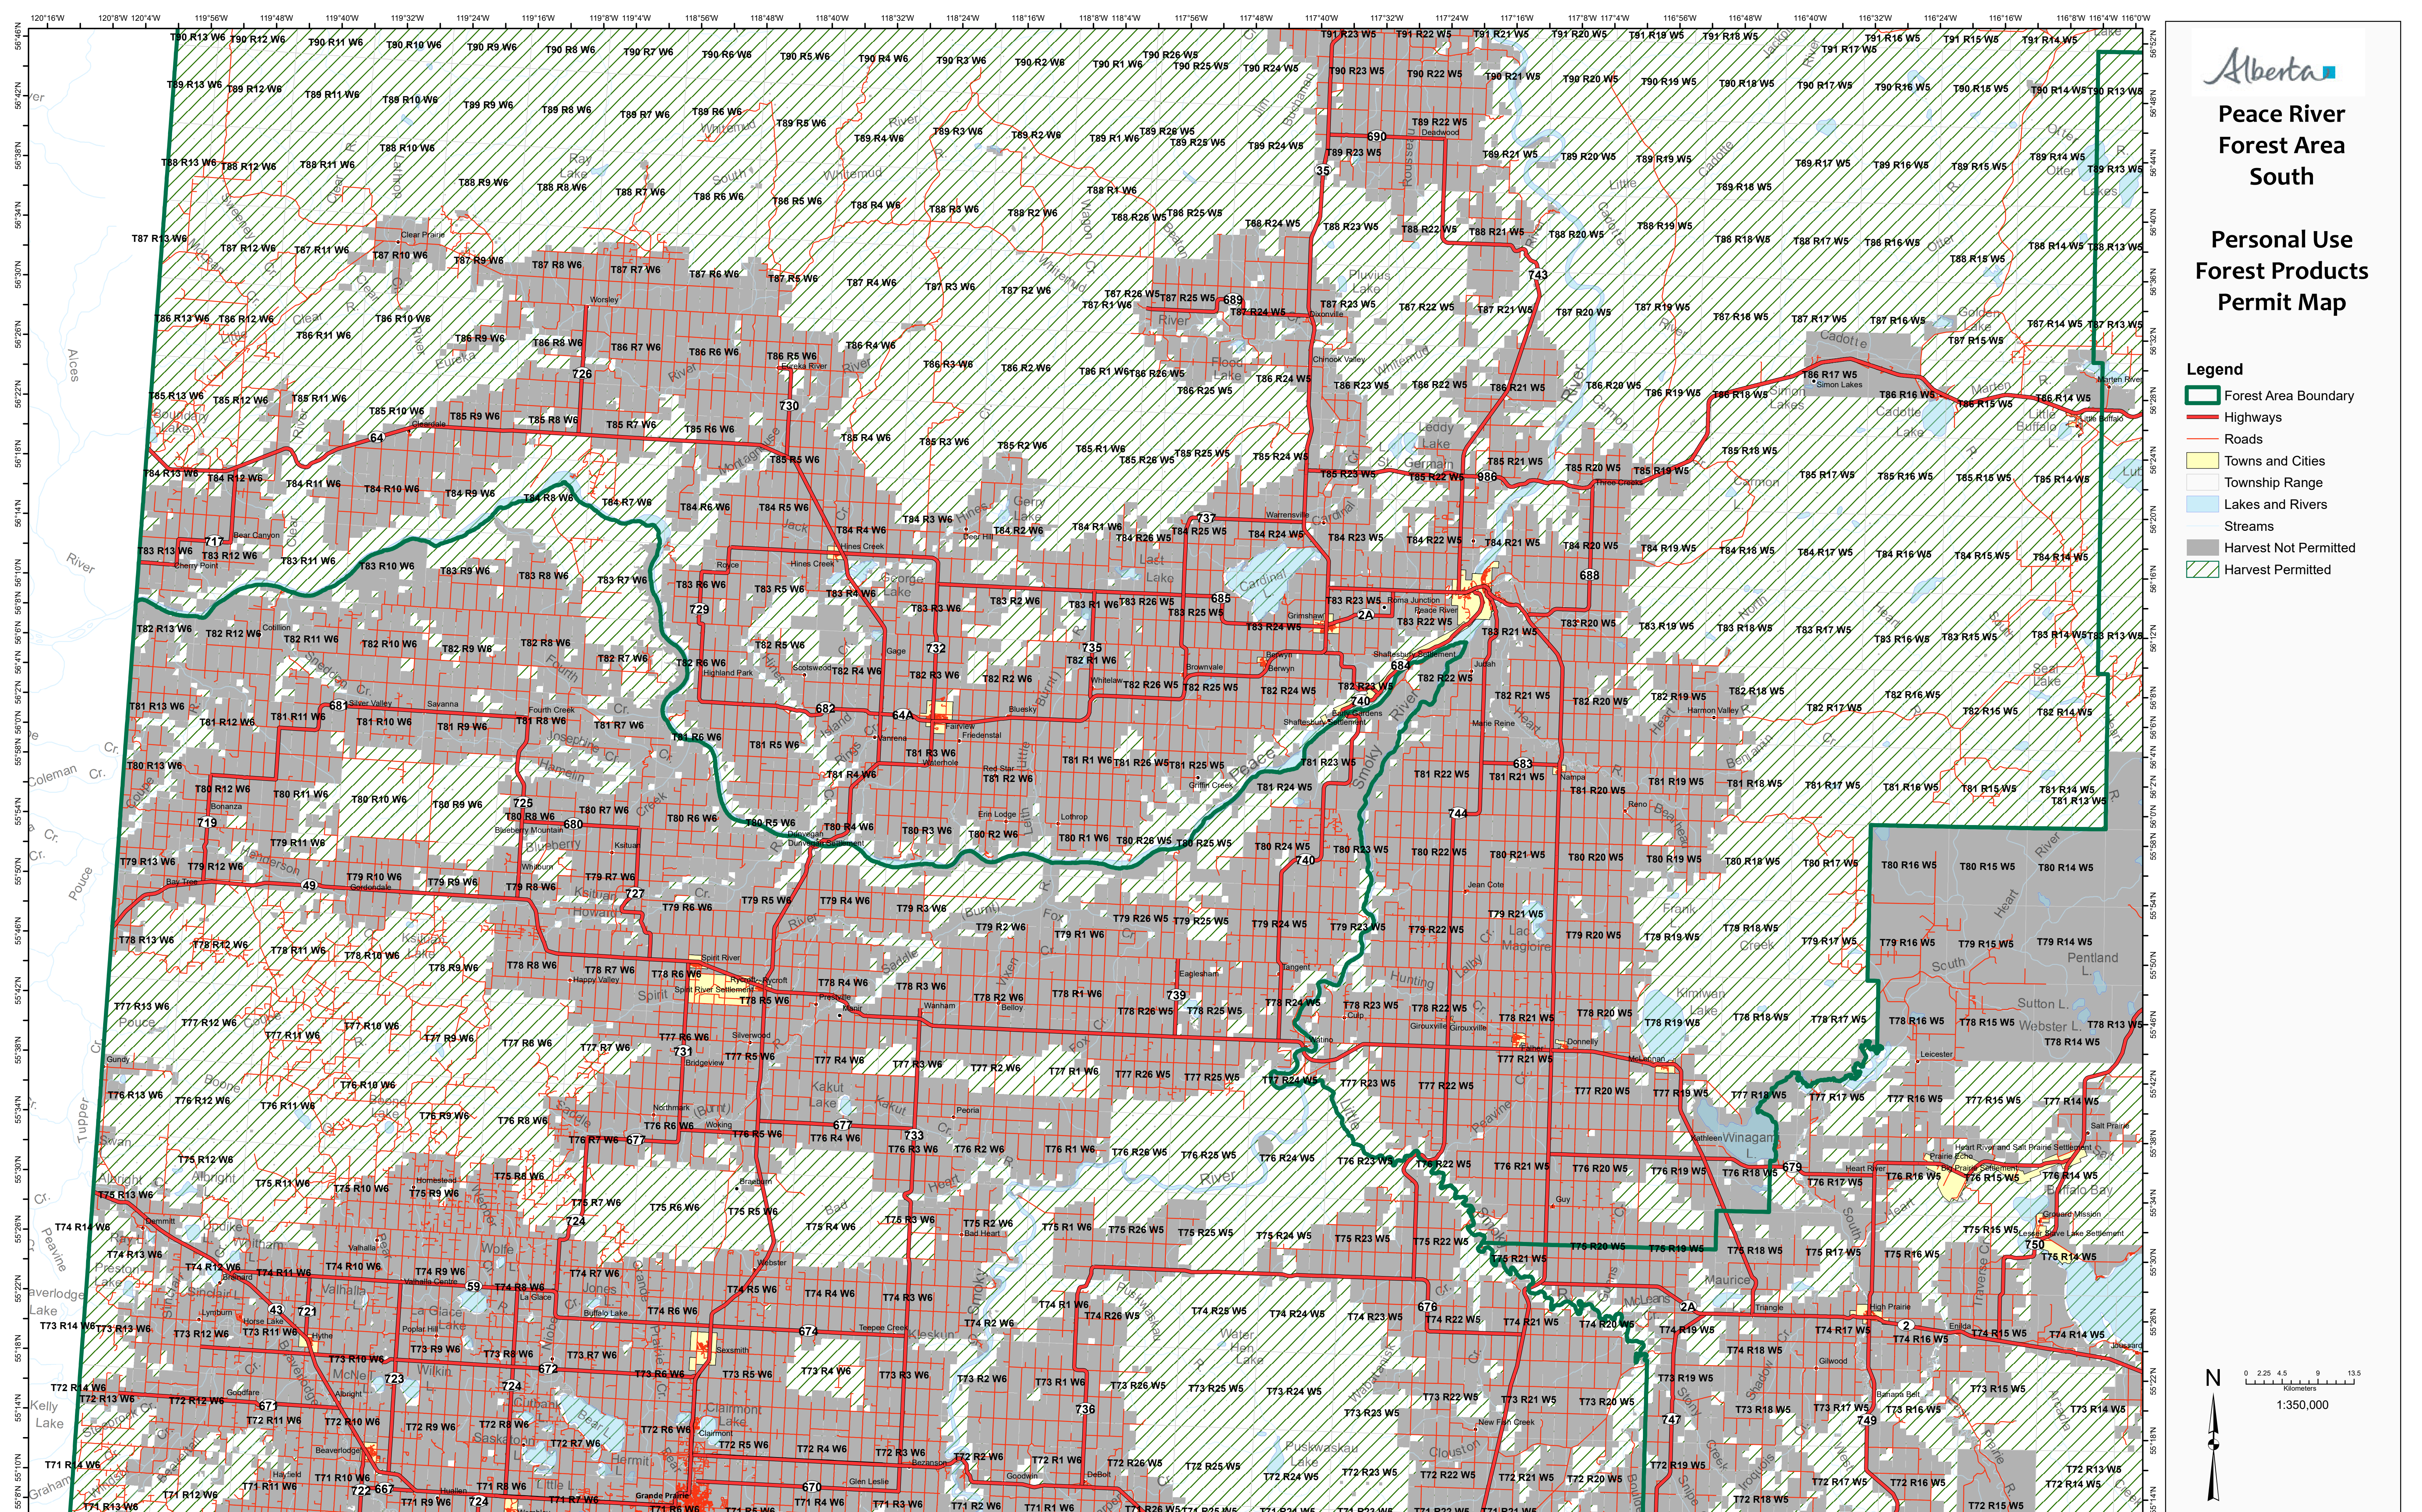

Peace River Forest Area South

Personal Use Forest Products Permit Map

Legend

- Forest Area Boundary
- Highways
- Roads
- Towns and Cities
- Township Range
- Lakes and Rivers
- Streams
- Harvest Not Permitted
- Harvest Permitted