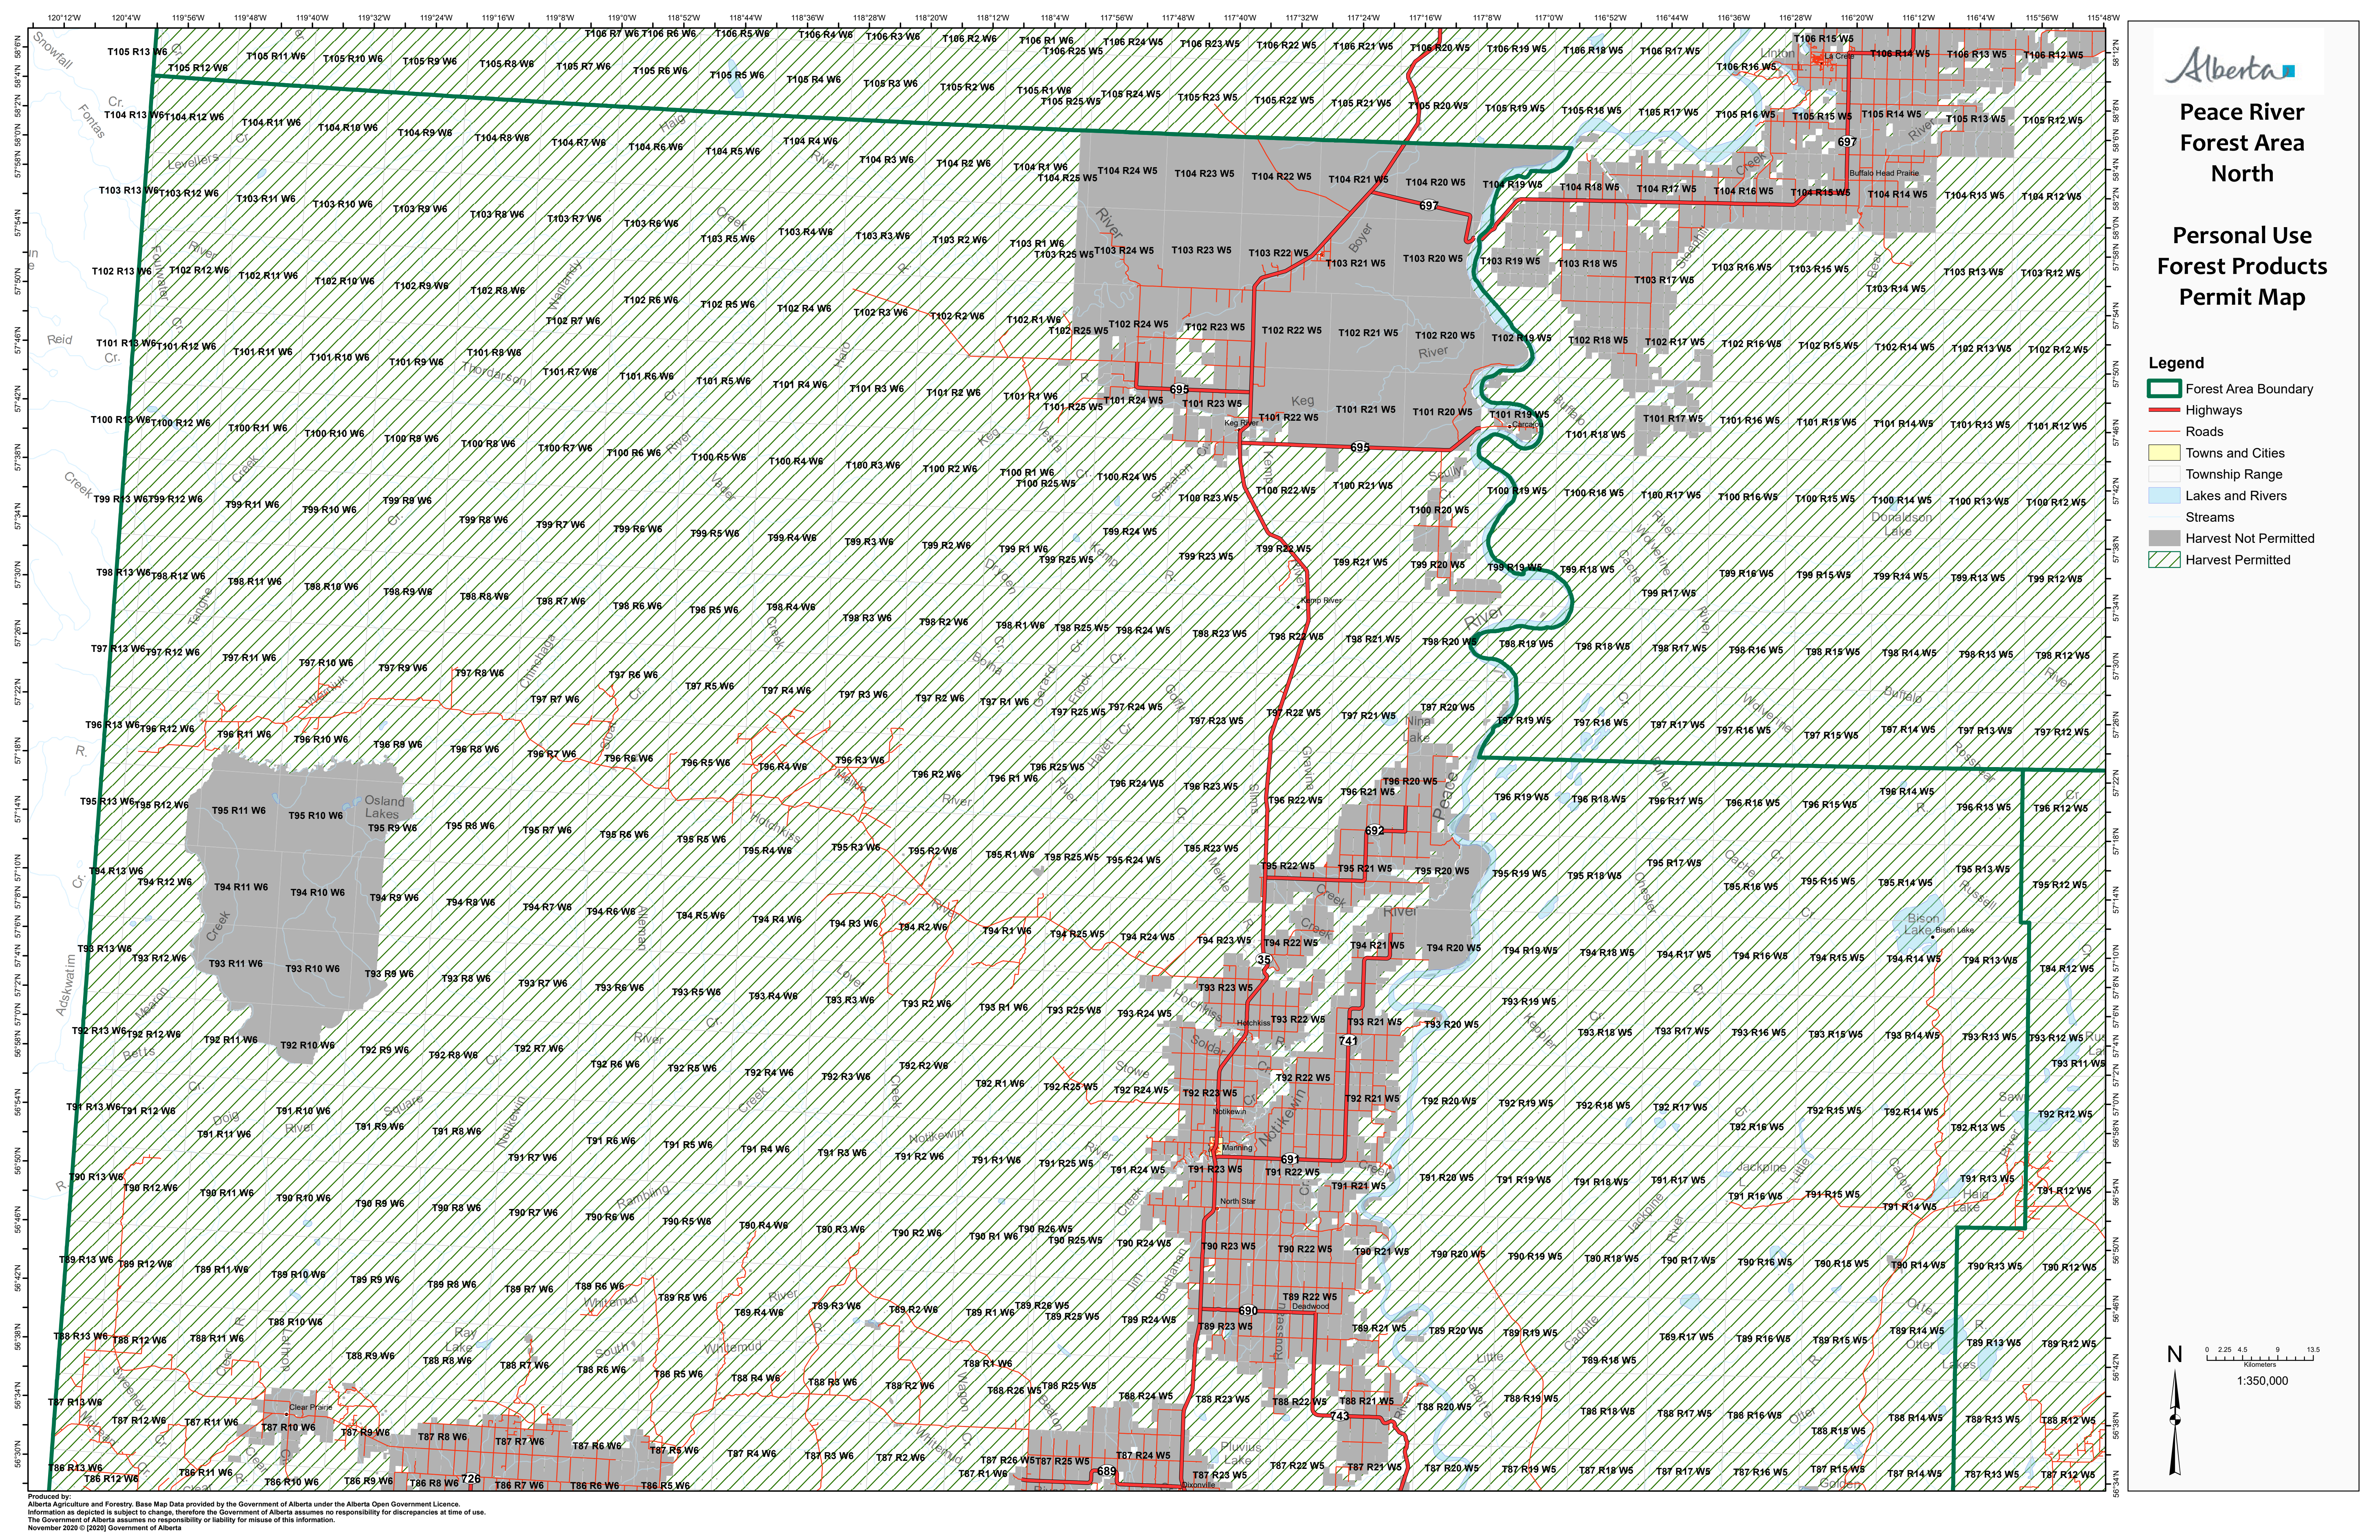

Peace River Forest Area North

Personal Use Forest Products Permit Map

1. **Legend**
2. Forest Area Boundary
   - Highways
   - Roads
   - Towns and Cities
   - Township Range
   - Lakes and Rivers
   - Streams
   - Harvest Not Permitted
   - Harvest Permitted