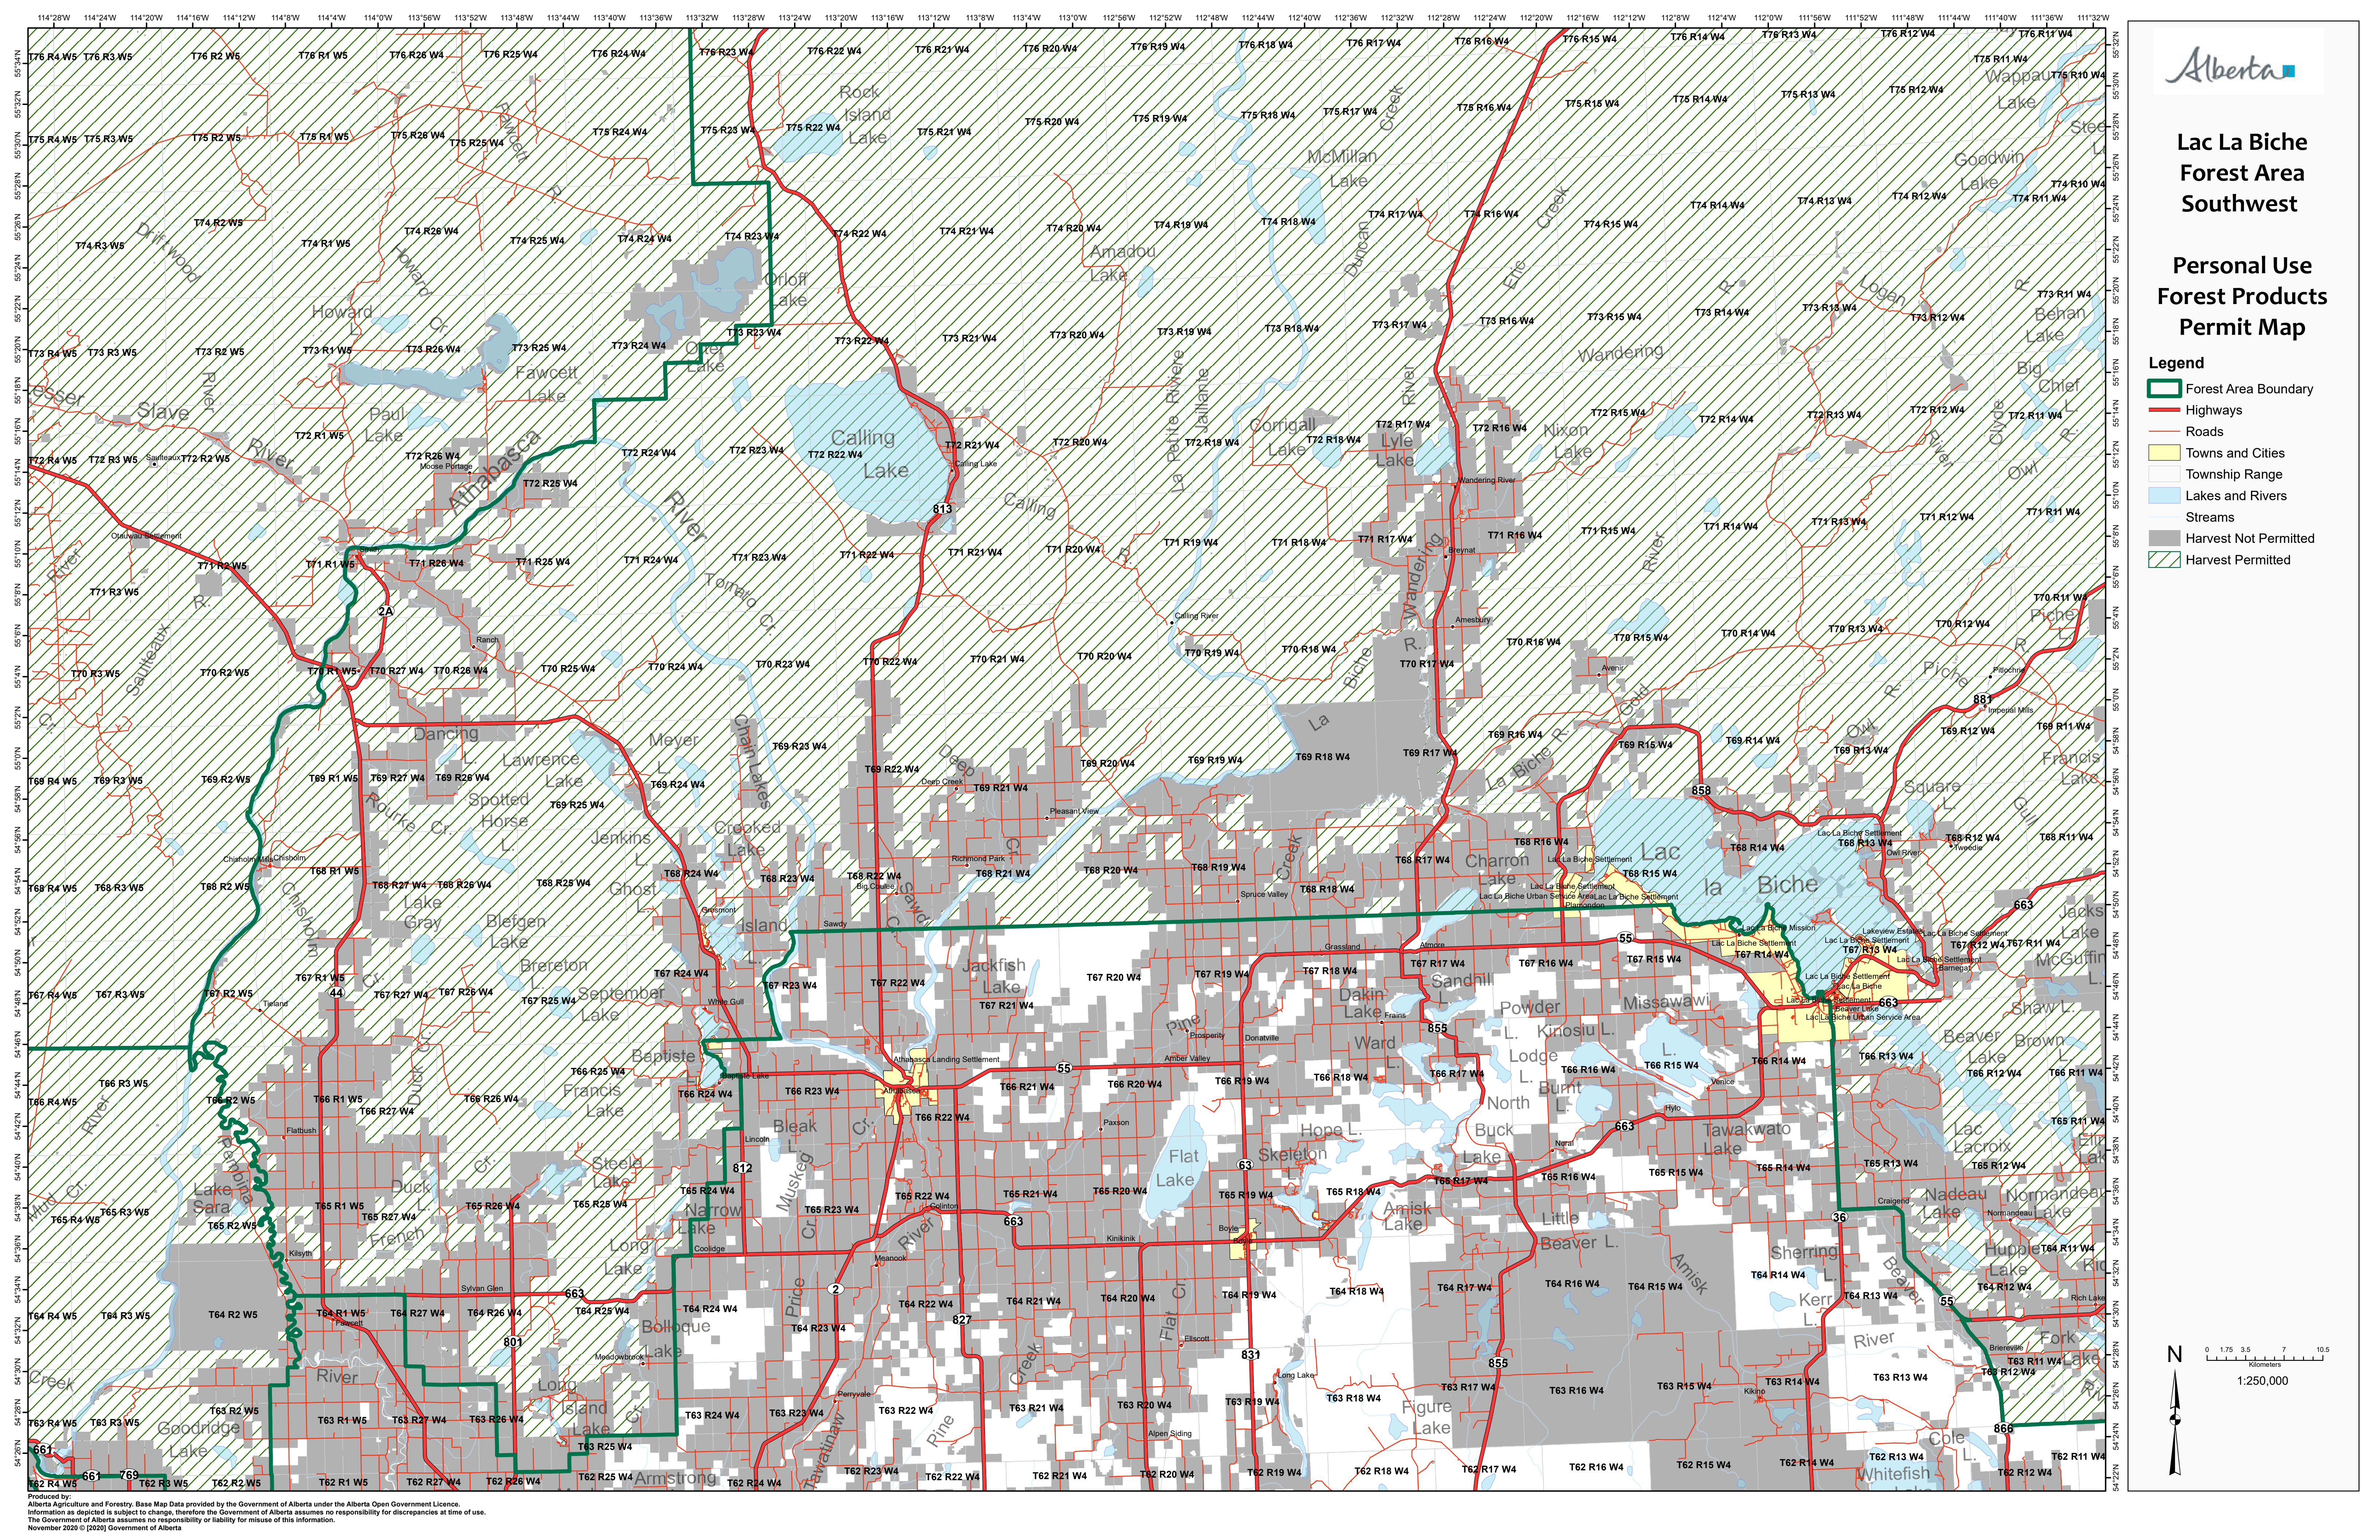

Lac La Biche Forest Area Southwest

Personal Use Forest Products Permit Map

Legend

- Forest Area Boundary
- Highways
- Roads
- Towns and Cities
- Township Range
- Lakes and Rivers
- Streams
- Harvest Not Permitted
- Harvest Permitted