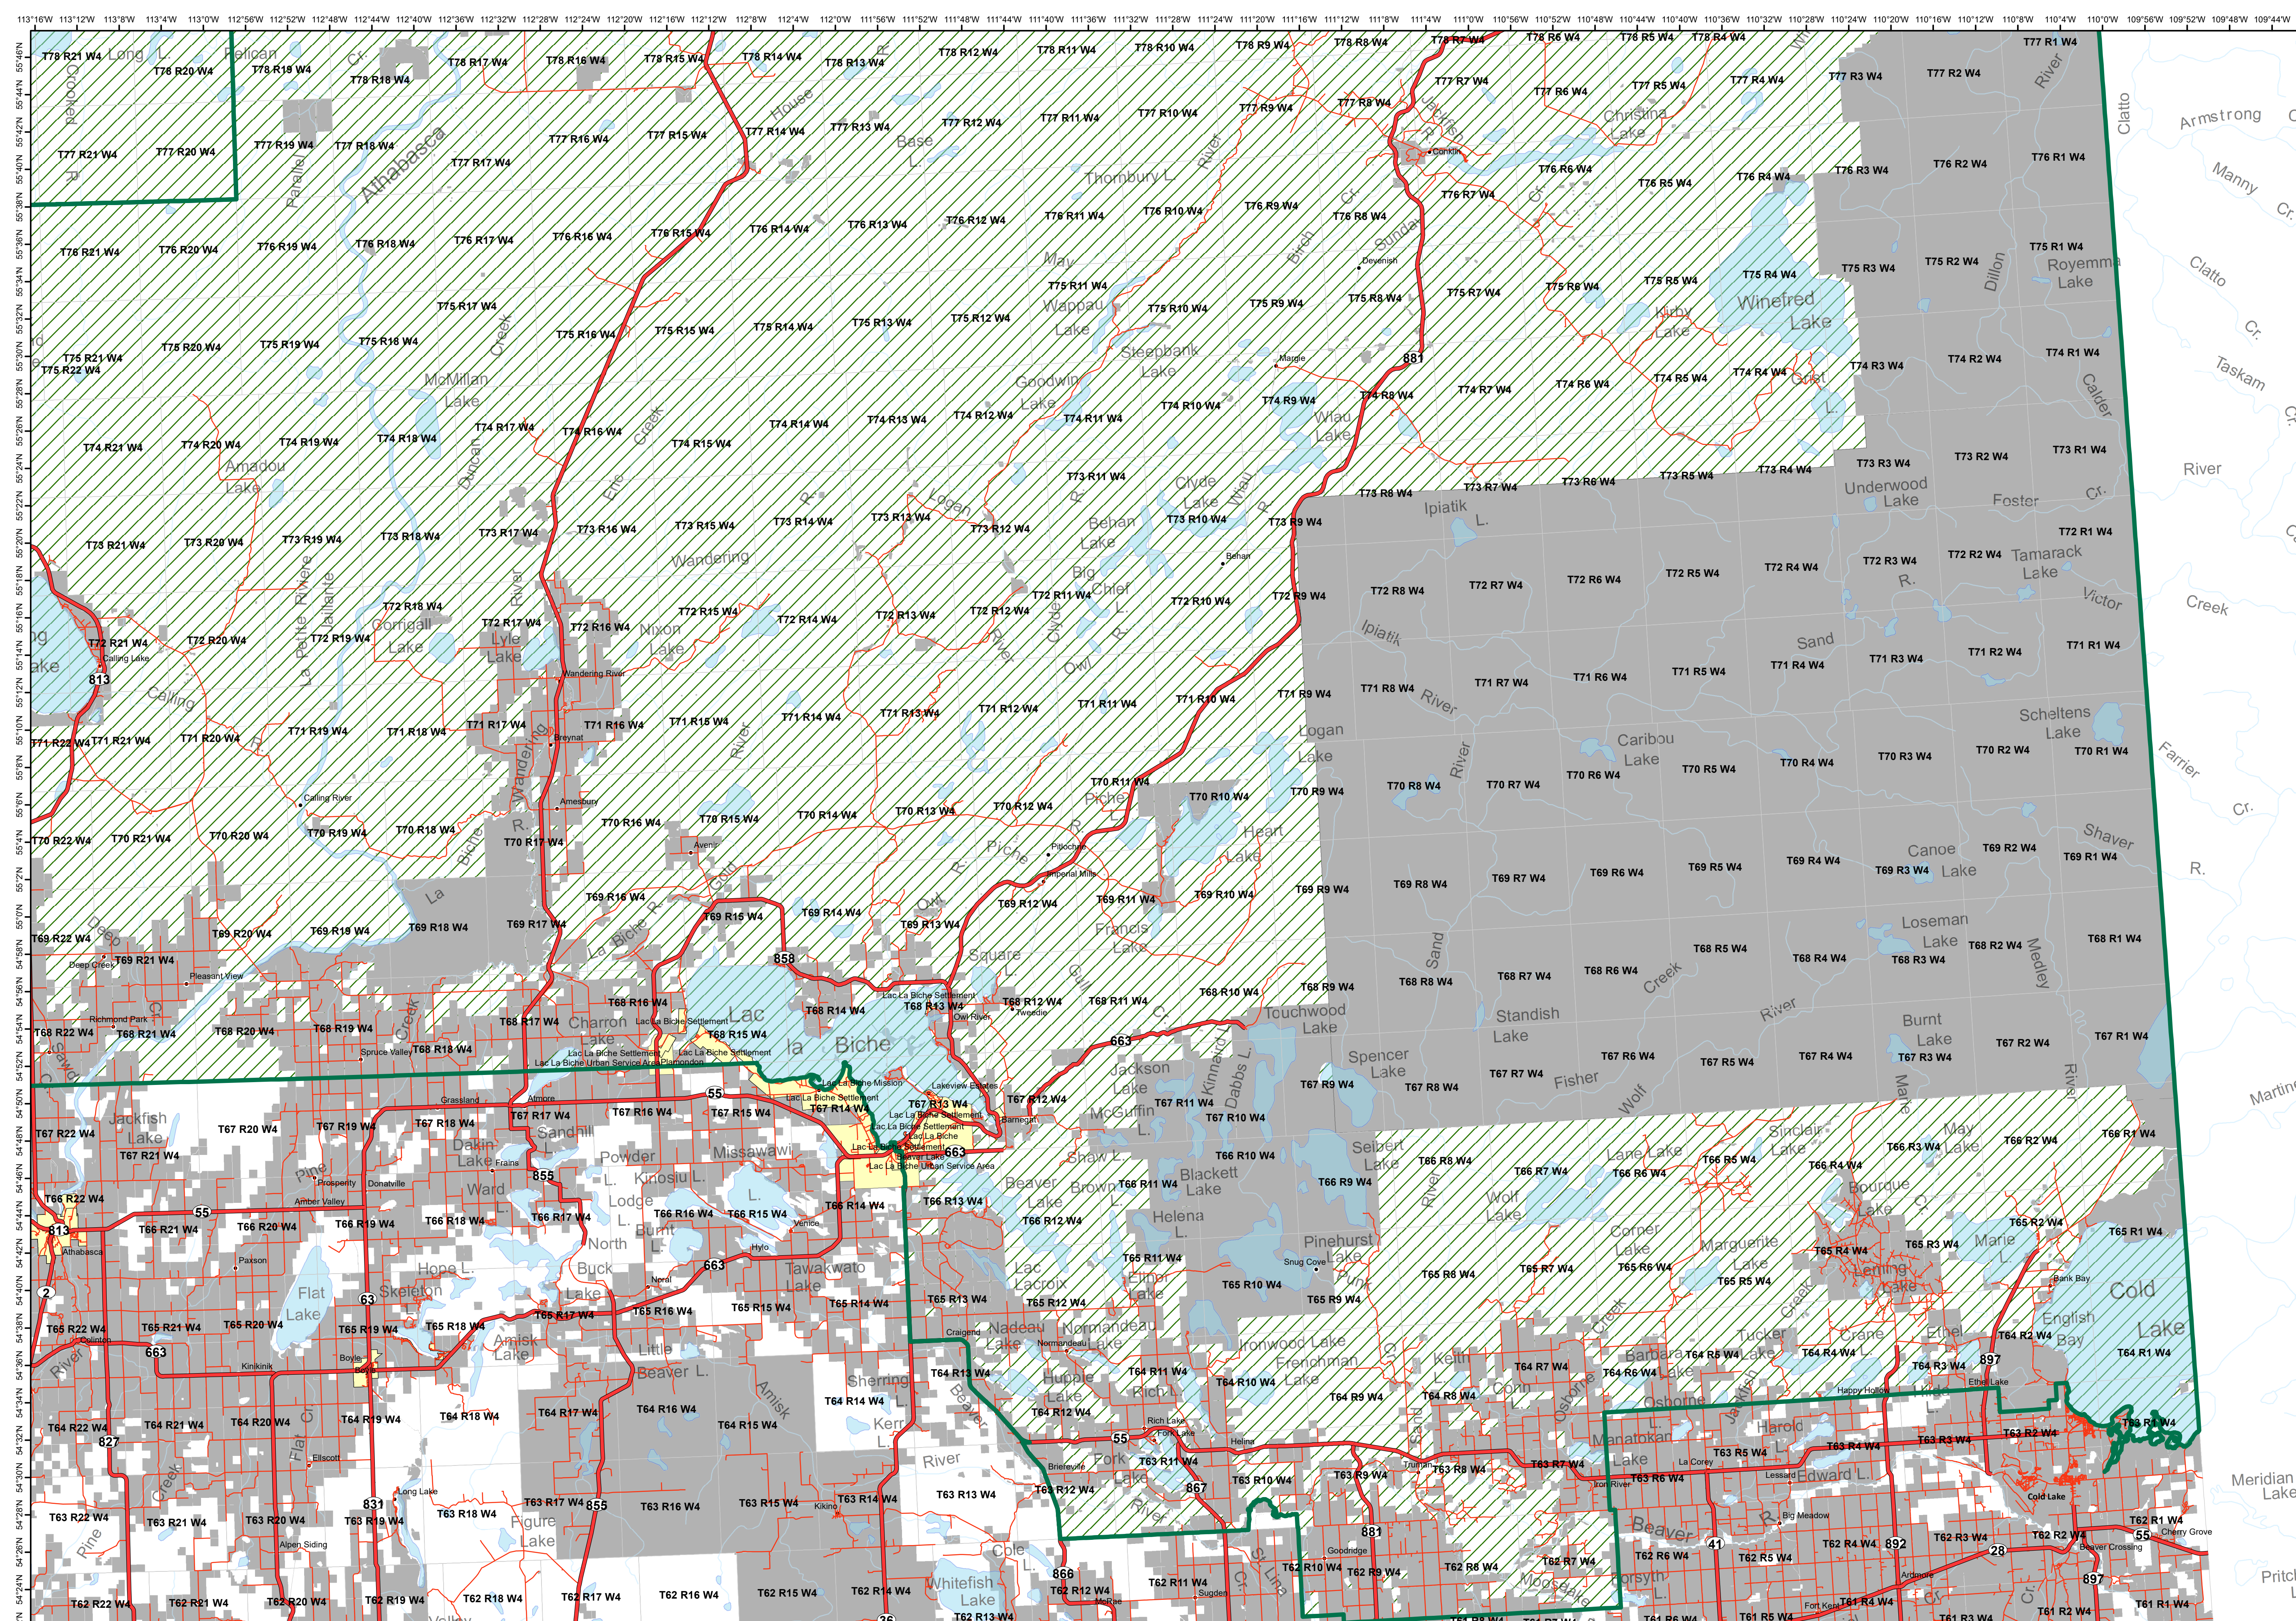

Lac La Biche Forest Area Southeast

Personal Use Forest Products Permit Map

Legend

- Forest Area Boundary
- Highways
- Roads
- Towns and Cities
- Township Range
- Lakes and Rivers
- Streams
- Harvest Not Permitted
- Harvest Permitted