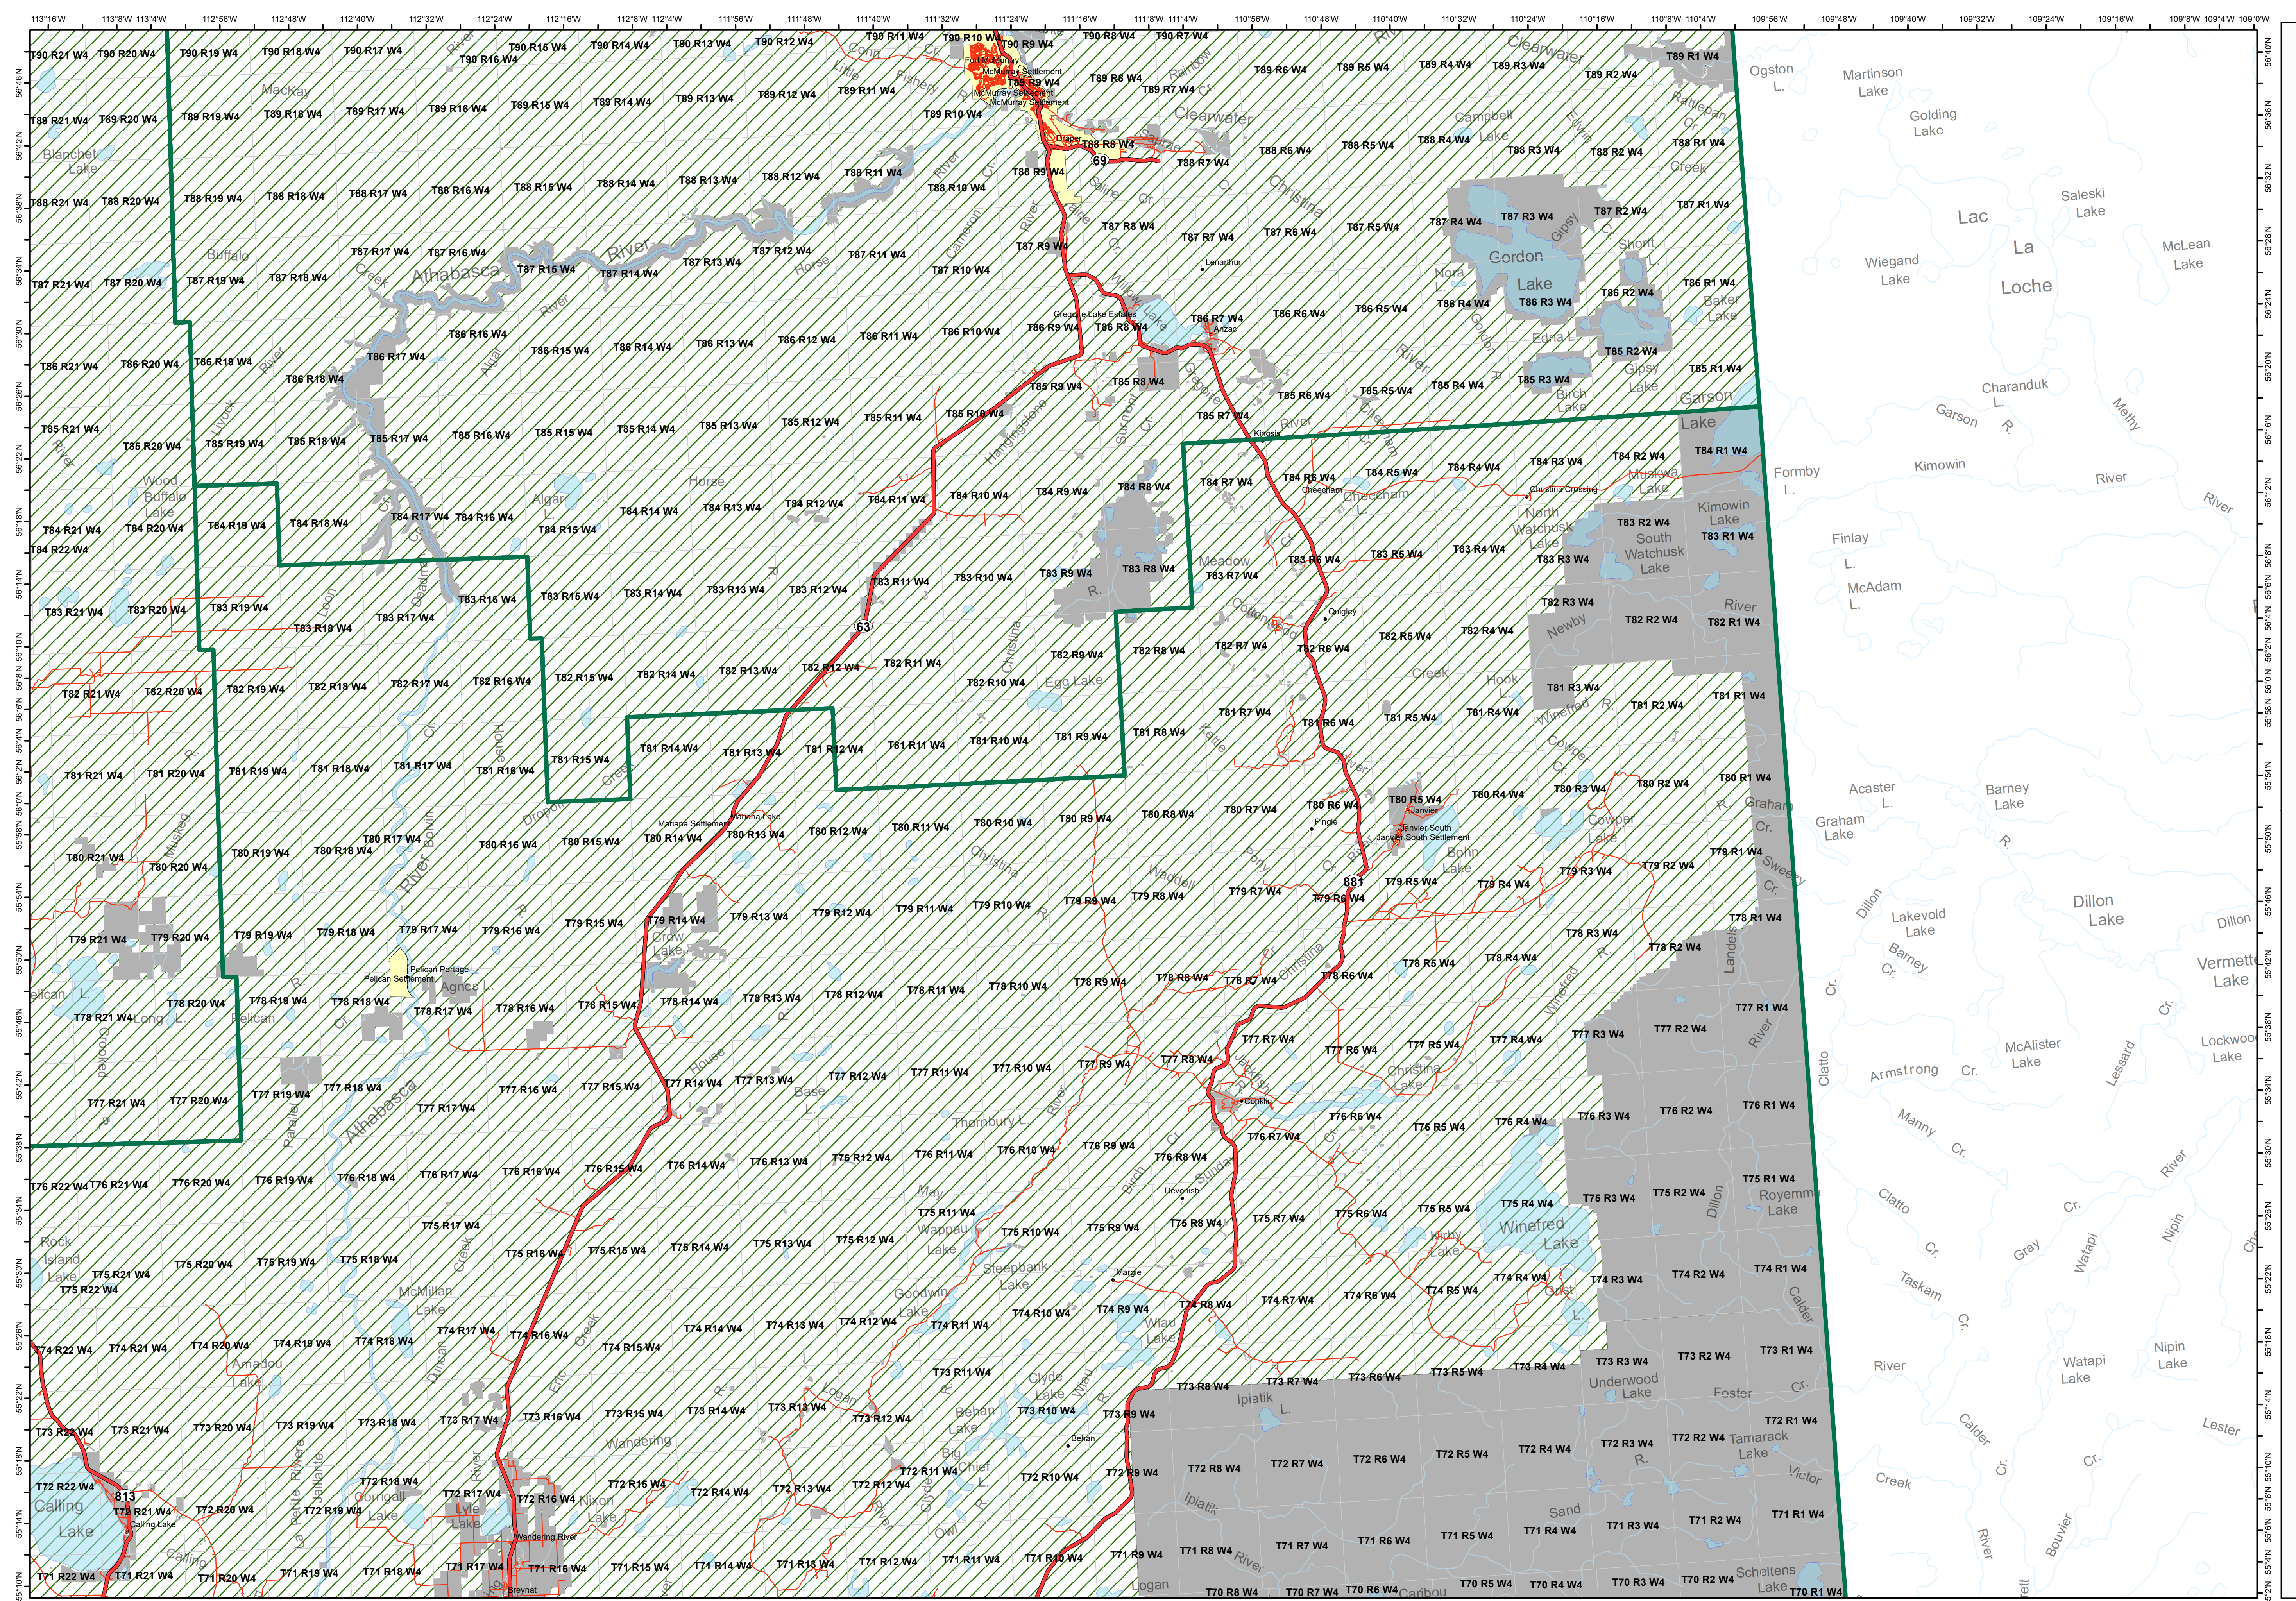

Lac La Biche Forest Area North

Personal Use Forest Products Permit Map

Legend

- Forest Area Boundary
- Highways
- Roads
- Towns and Cities
- Township Range
- Lakes and Rivers
- Streams
- Harvest Not Permitted
- Harvest Permitted