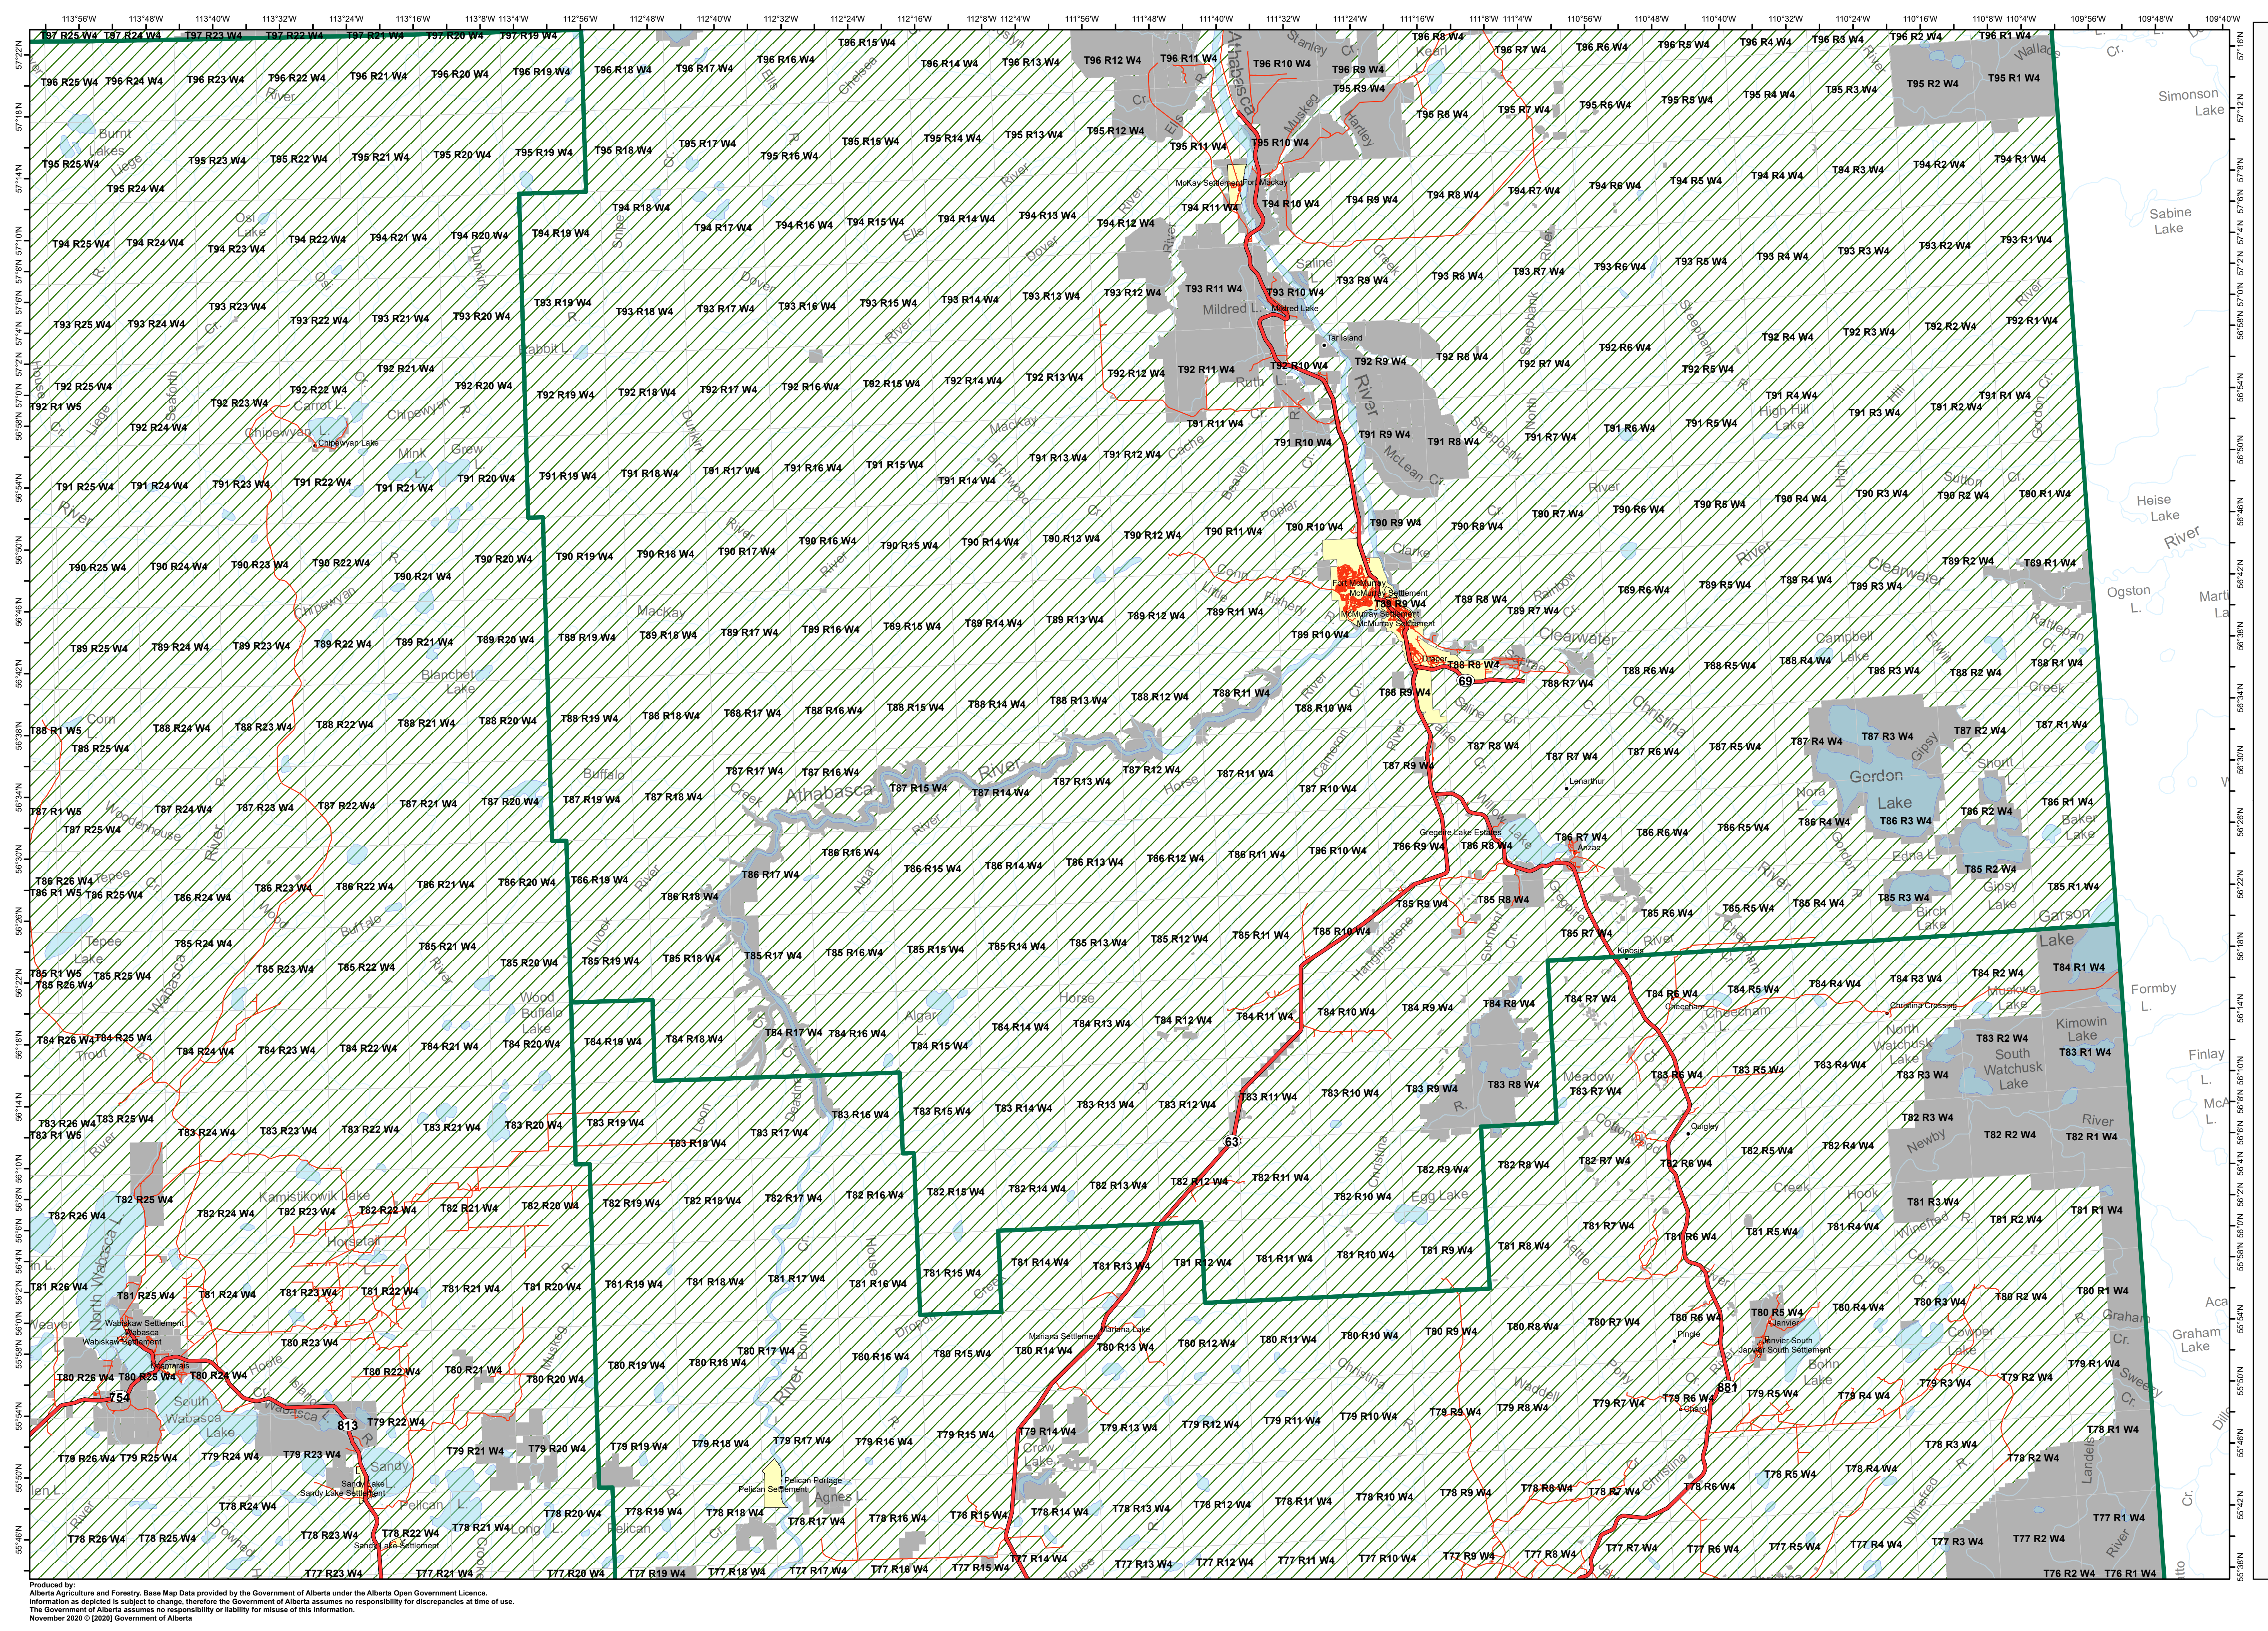

Fort McMurray Forest Area South

Personal Use Forest Products Permit Map

Legend

- Forest Area Boundary
- Highways
- Roads
- Towns and Cities
- Township Range
- Lakes and Rivers
- Streams
- Harvest Not Permitted
- Harvest Permitted