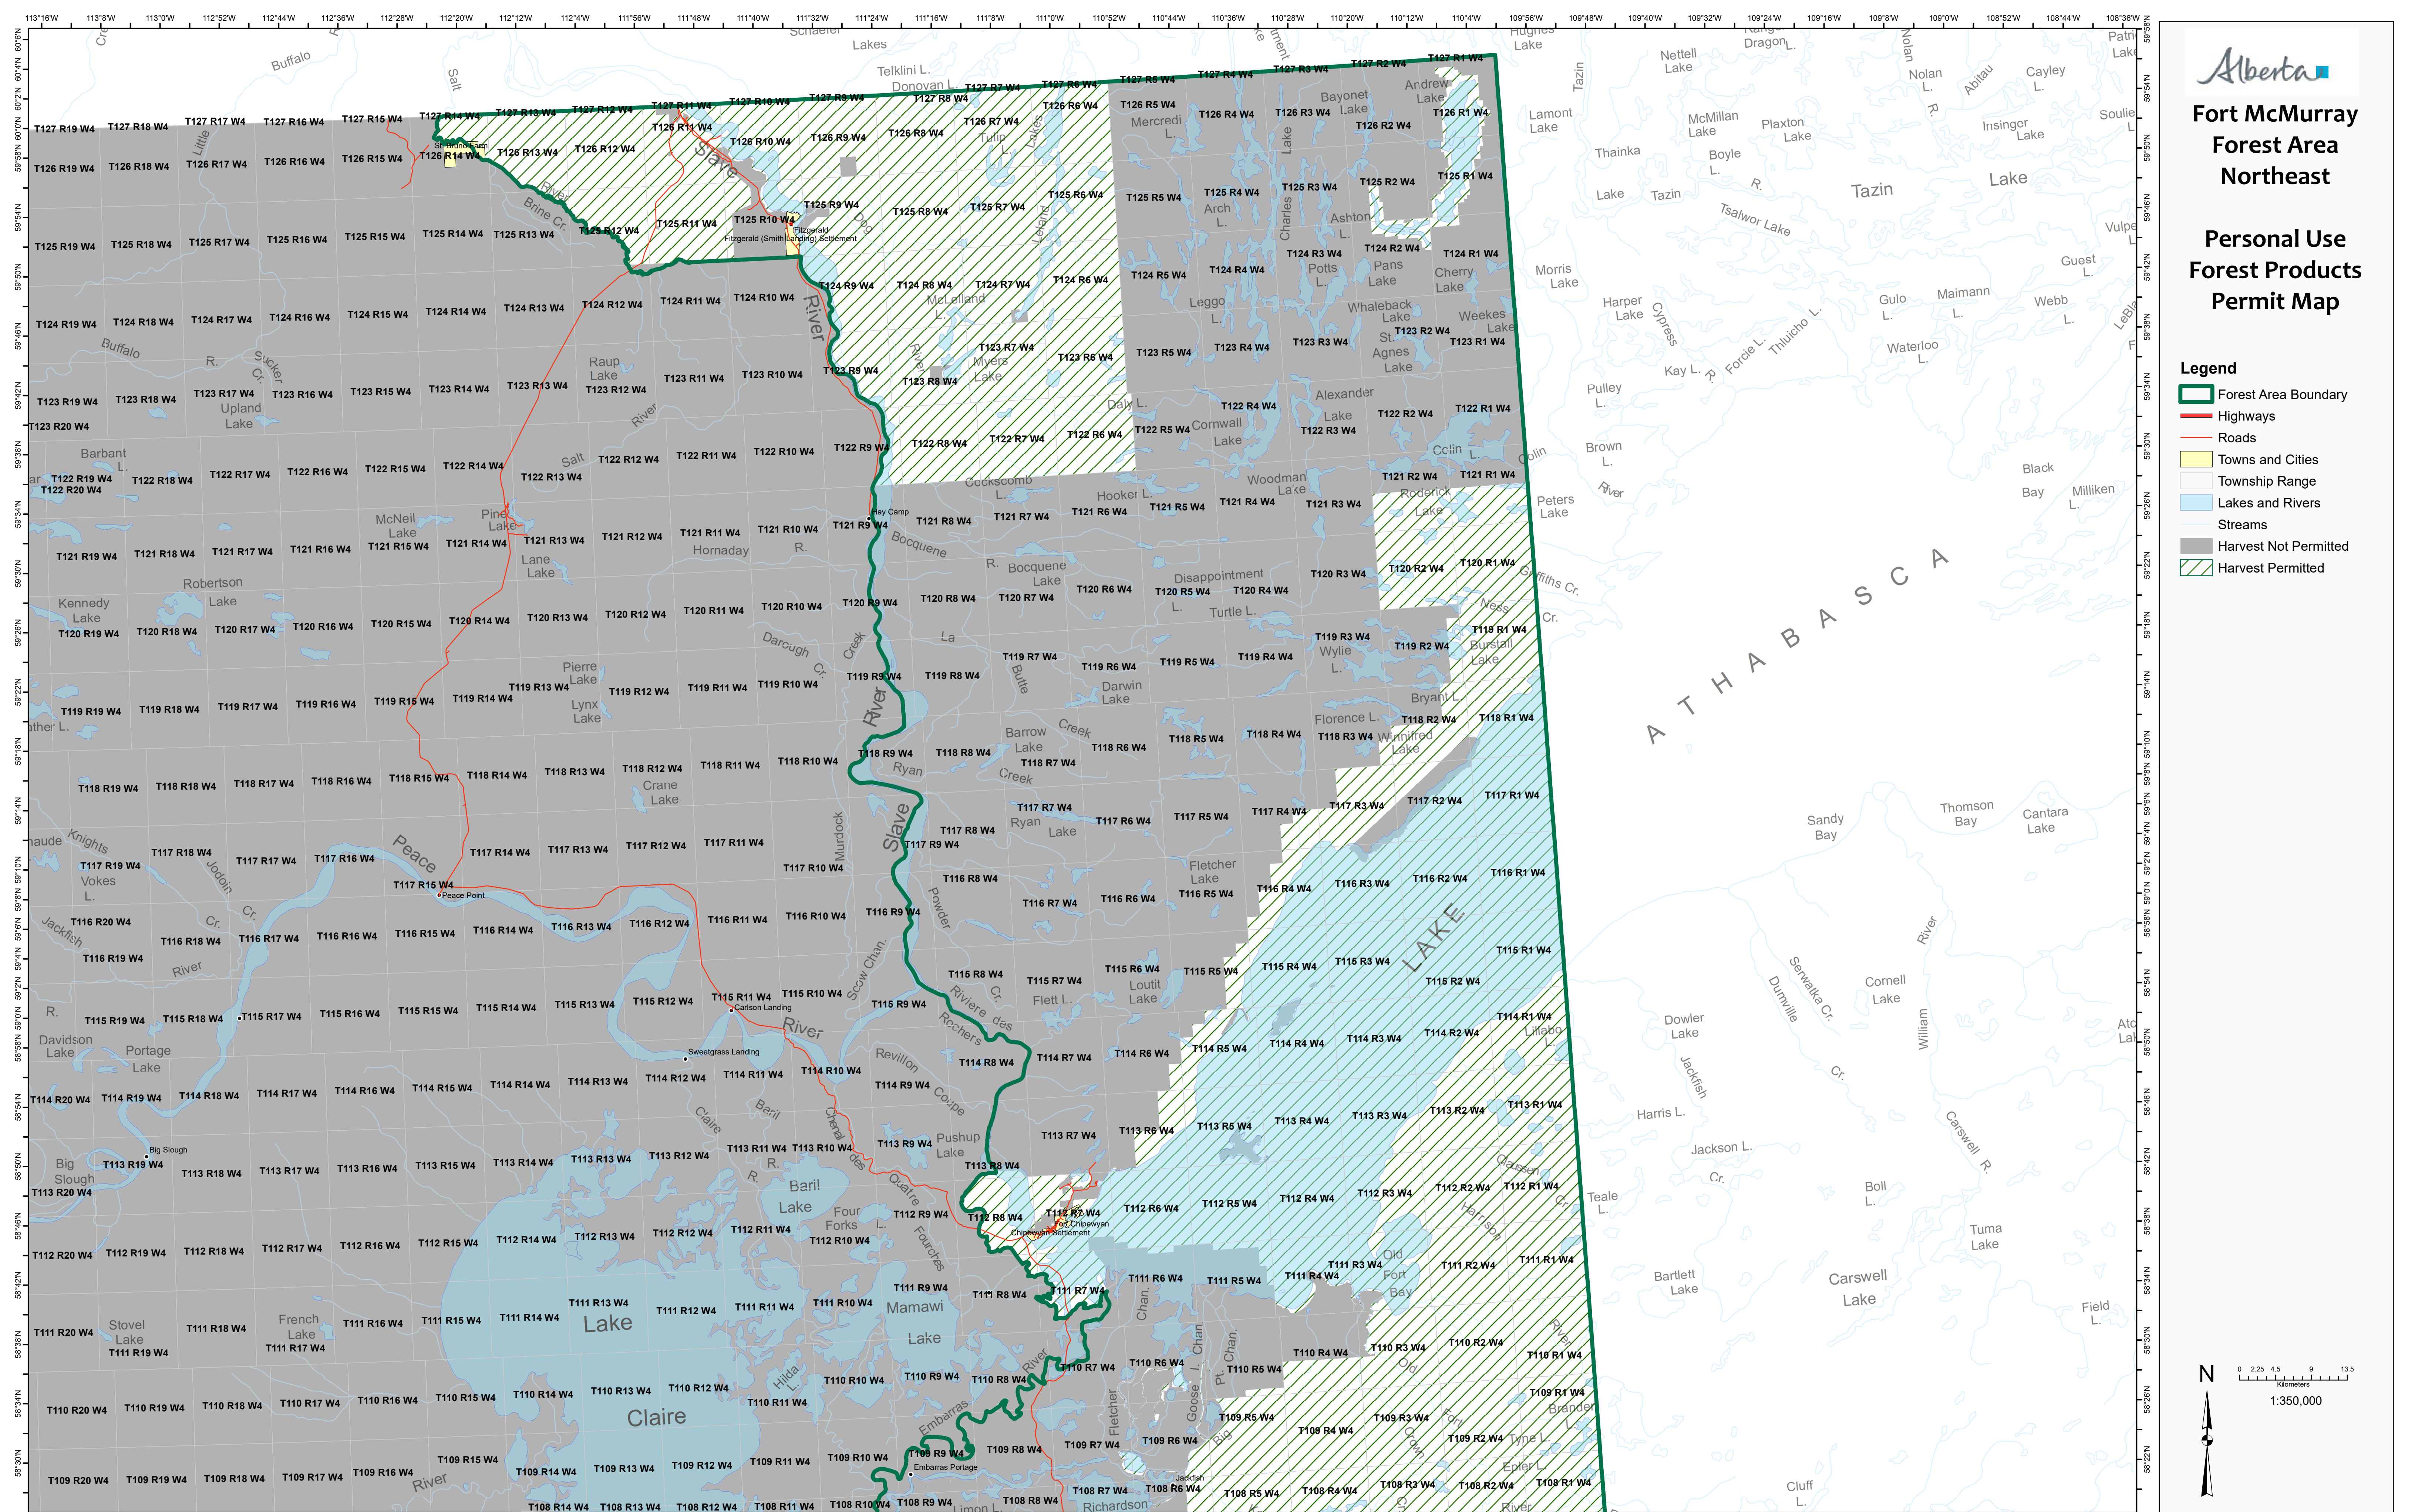

Fort McMurray Forest Area Northeast

Personal Use Forest Products Permit Map

1. **Legend**
2. Forest Area Boundary
   - Highways
   - Roads
   - Towns and Cities
   - Township Range
   - Lakes and Rivers
   - Streams
   - Harvest Not Permitted
   - Harvest Permitted