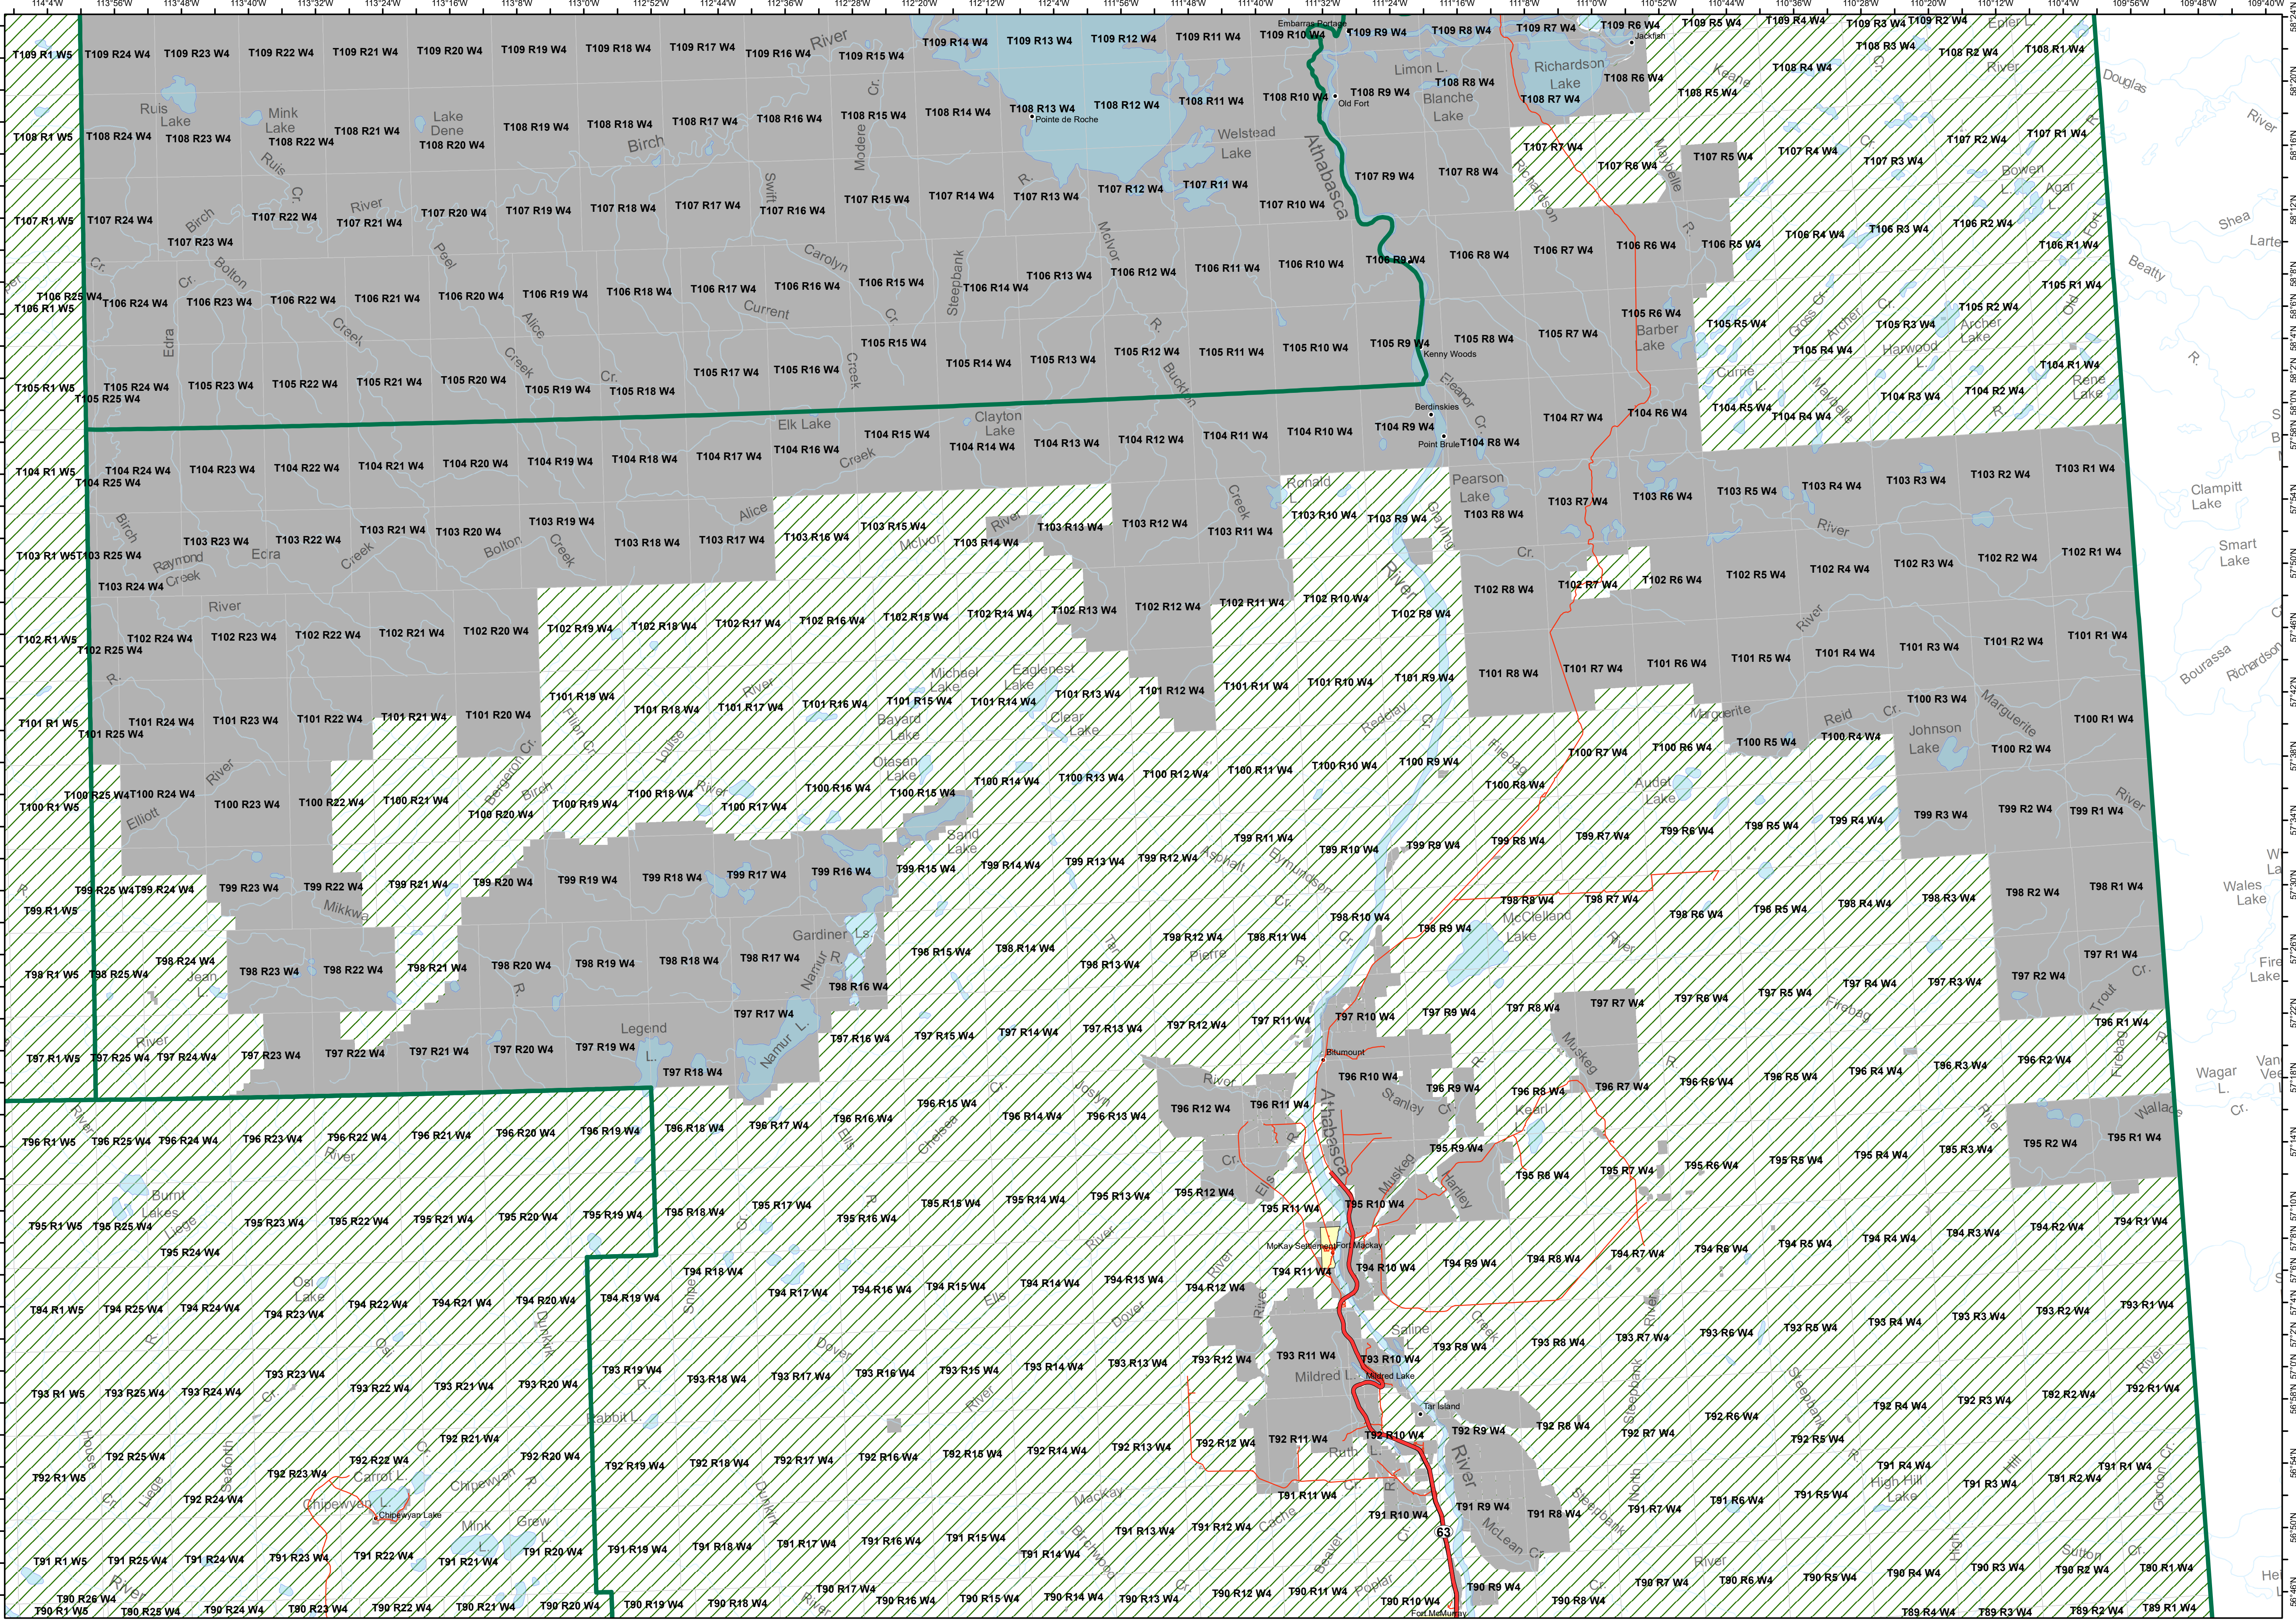

Fort McMurray Forest Area Central

Personal Use Forest Products Permit Map

Legend

- Forest Area Boundary
- Highways
- Roads
- Towns and Cities
- Township Range
- Lakes and Rivers
- Streams
- Harvest Not Permitted
- Harvest Permitted