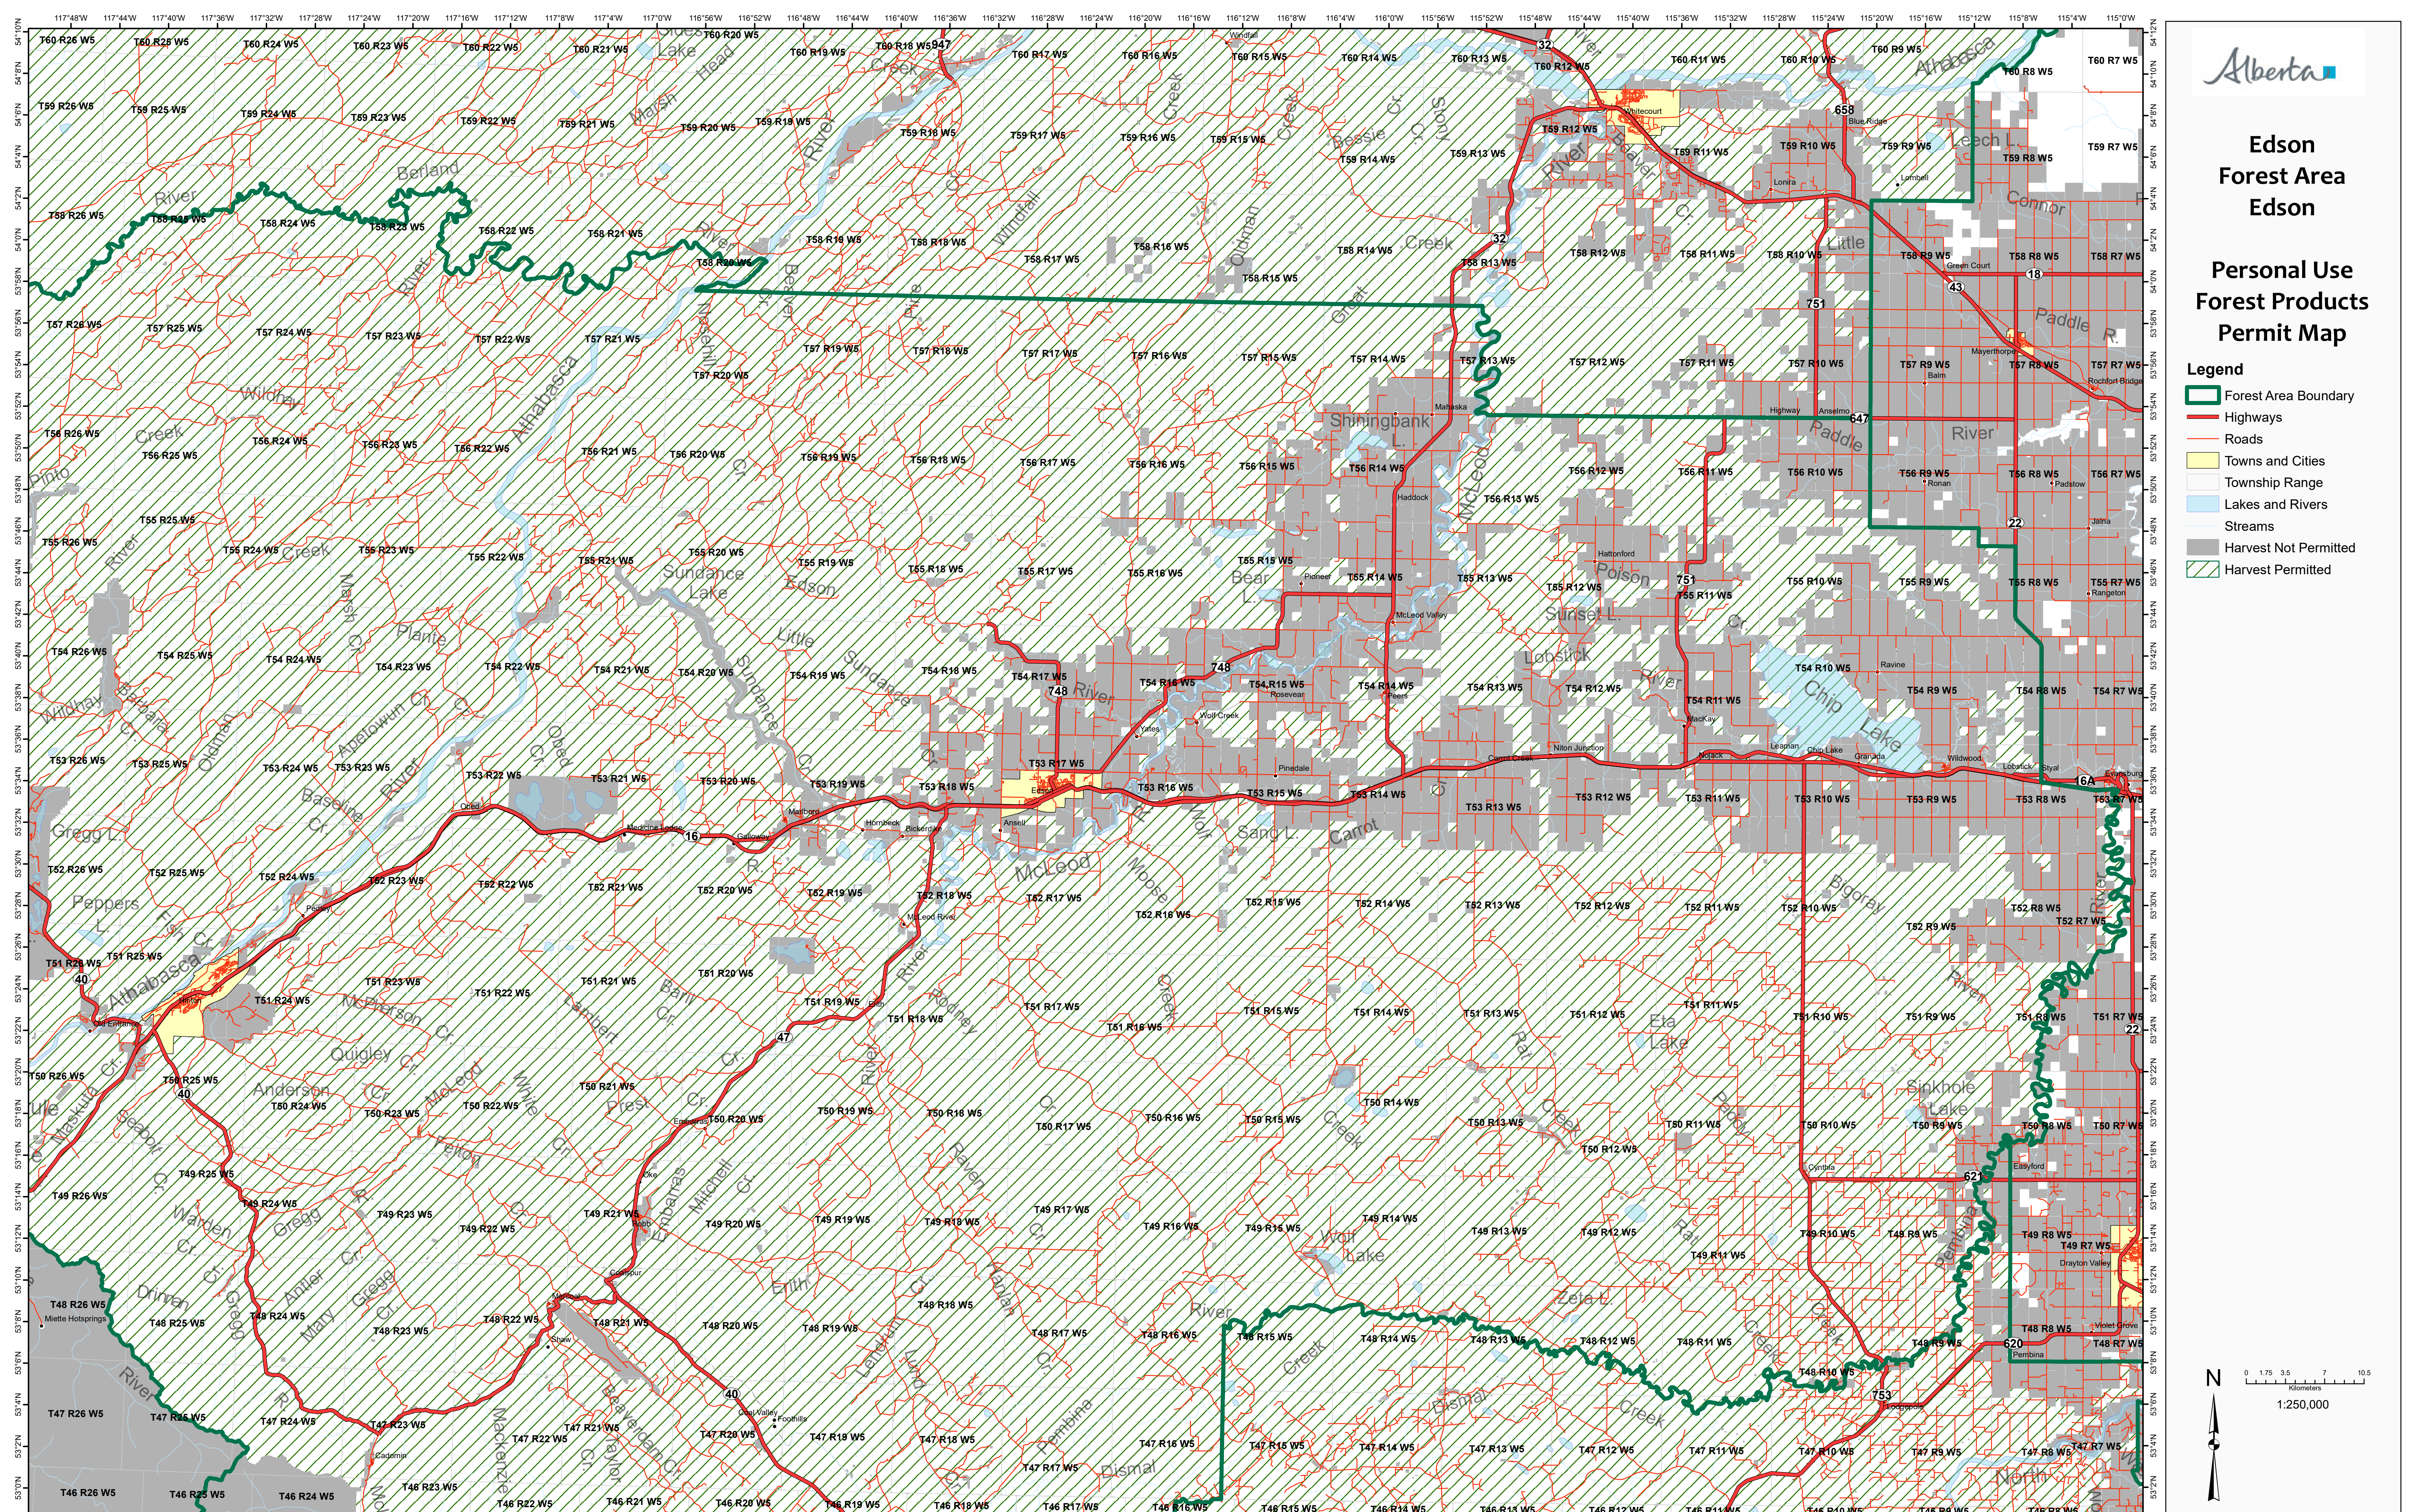

Edson Forest Area Edson

Personal Use Forest Products Permit Map

Legend

- Forest Area Boundary
- Highways
- Roads
- Towns and Cities
- Township Range
- Lakes and Rivers
- Streams
- Harvest Not Permitted
- Harvest Permitted