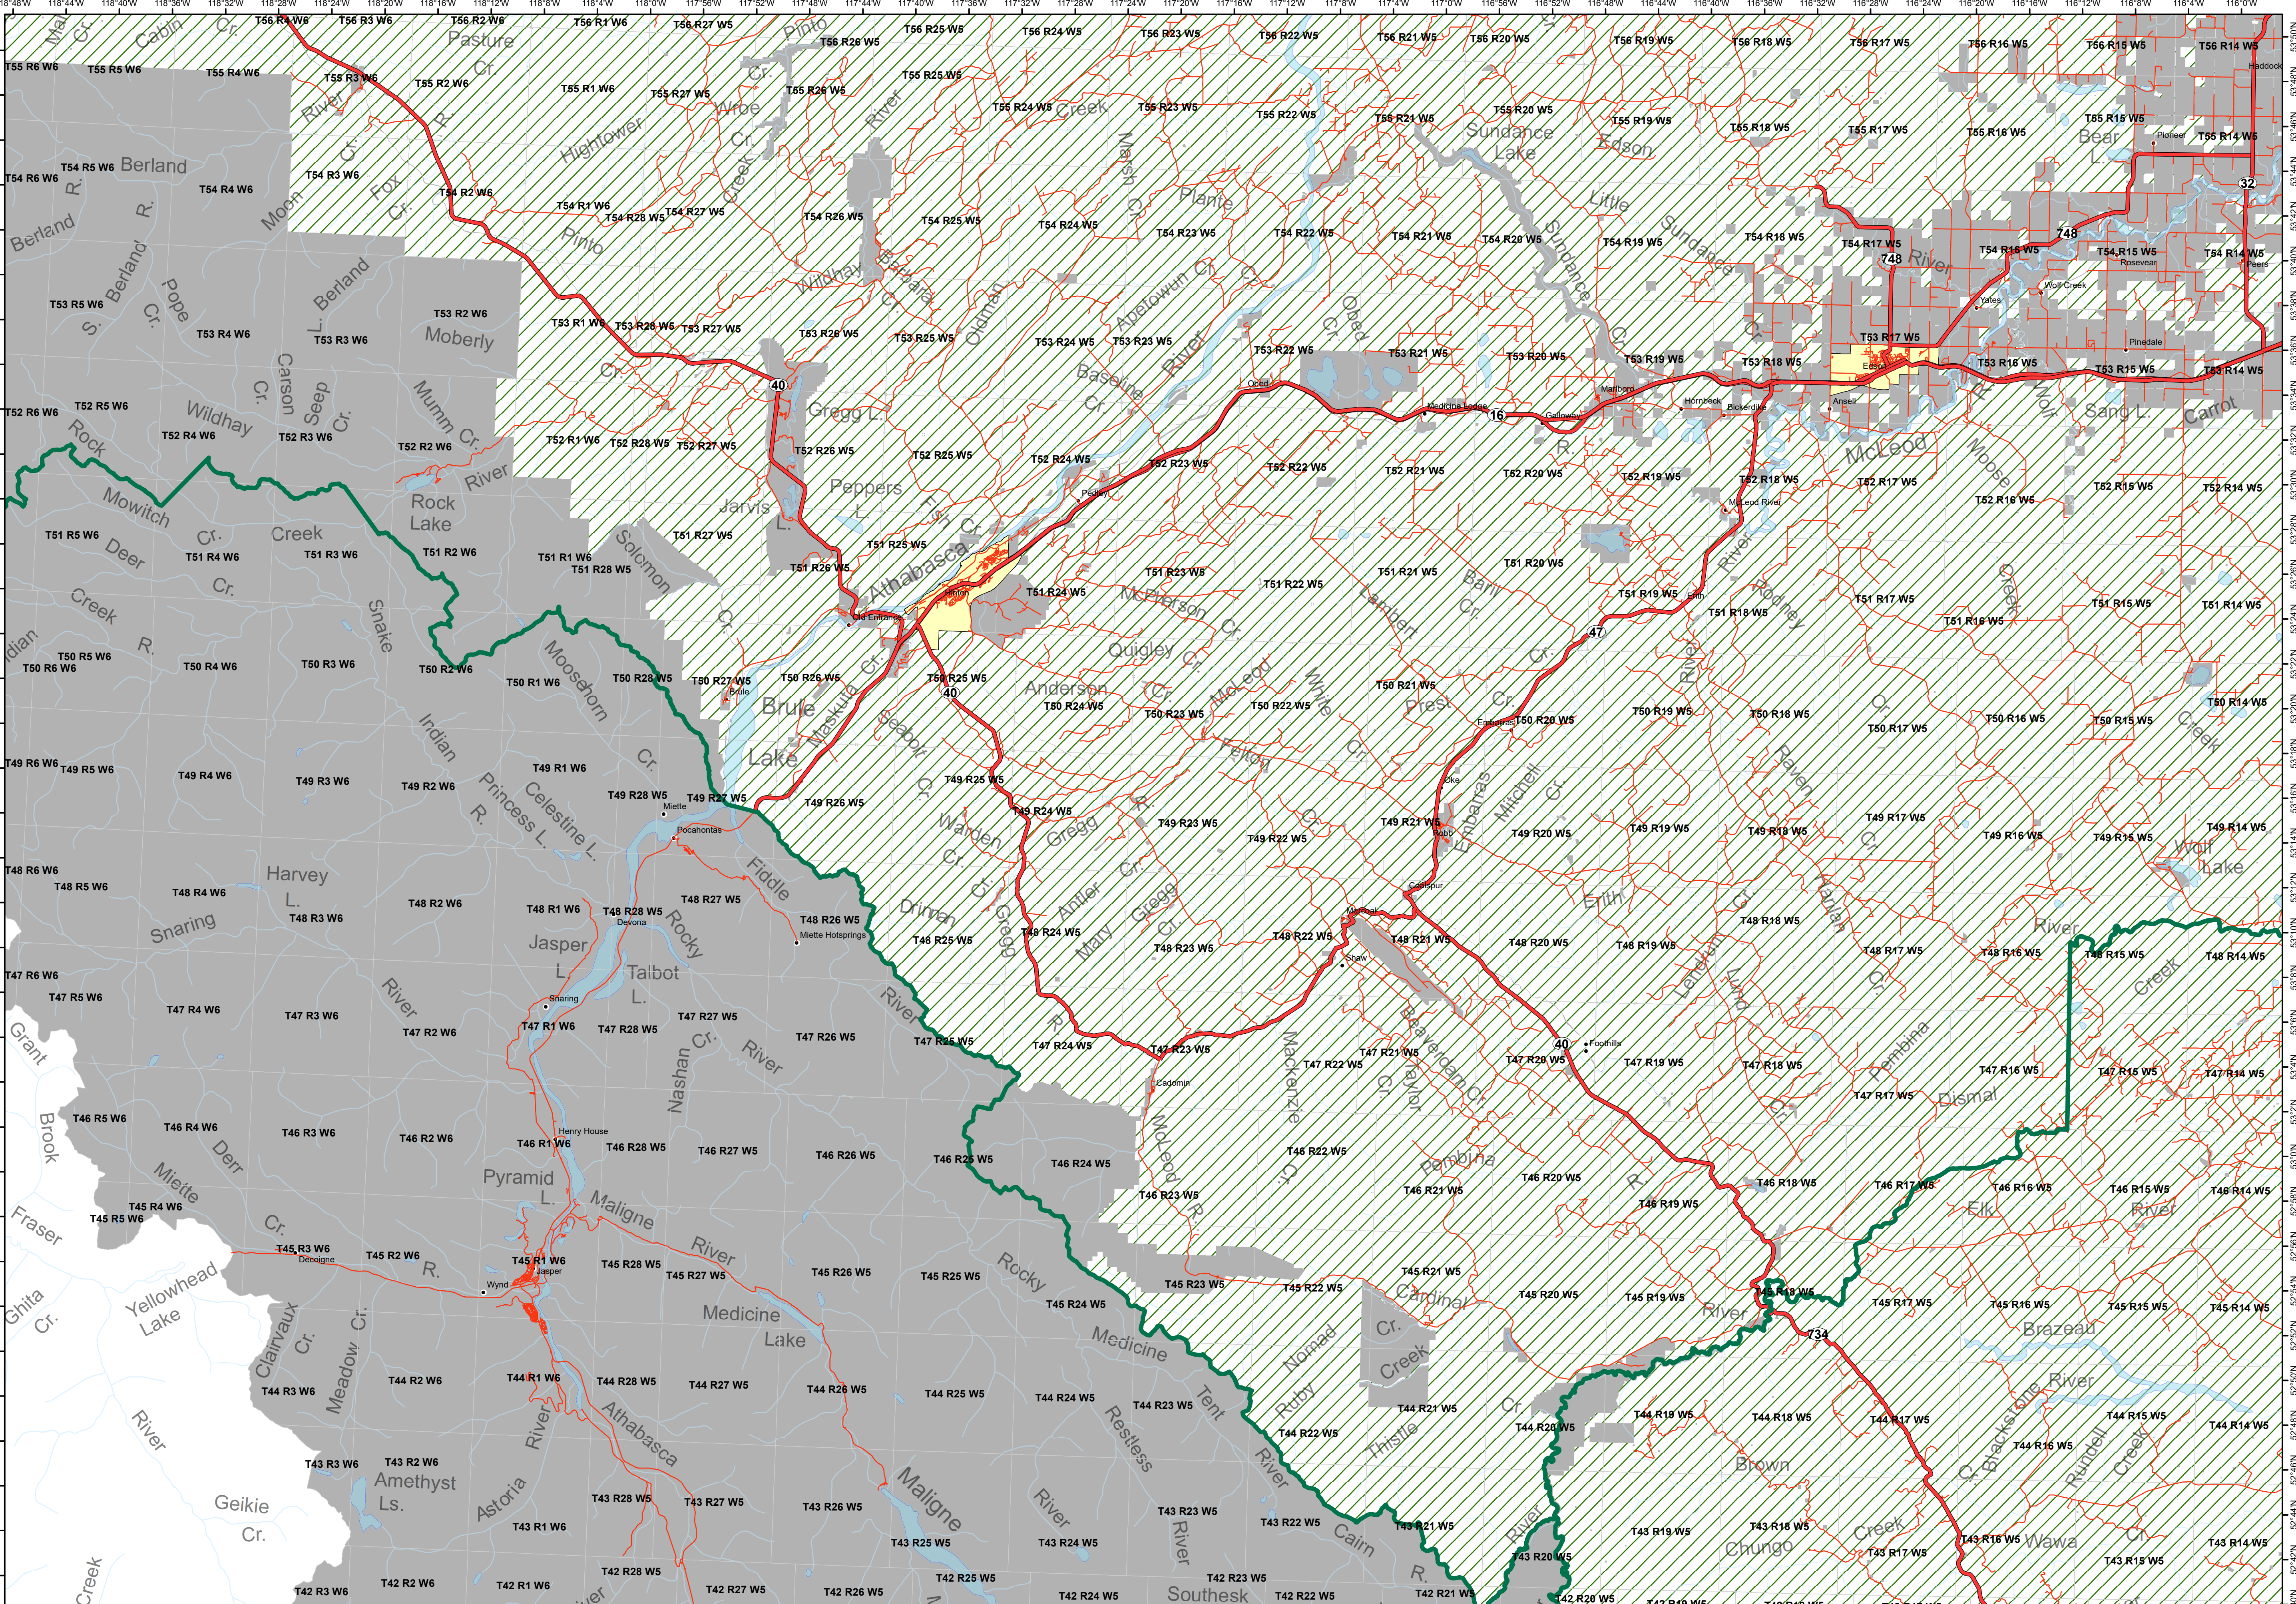

Edson Forest Area Hinton

Personal Use Forest Products Permit Map

Legend

- Forest Area Boundary
- Highways
- Roads
- Towns and Cities
- Township Range
- Lakes and Rivers
- Streams
- Harvest Not Permitted
- Harvest Permitted