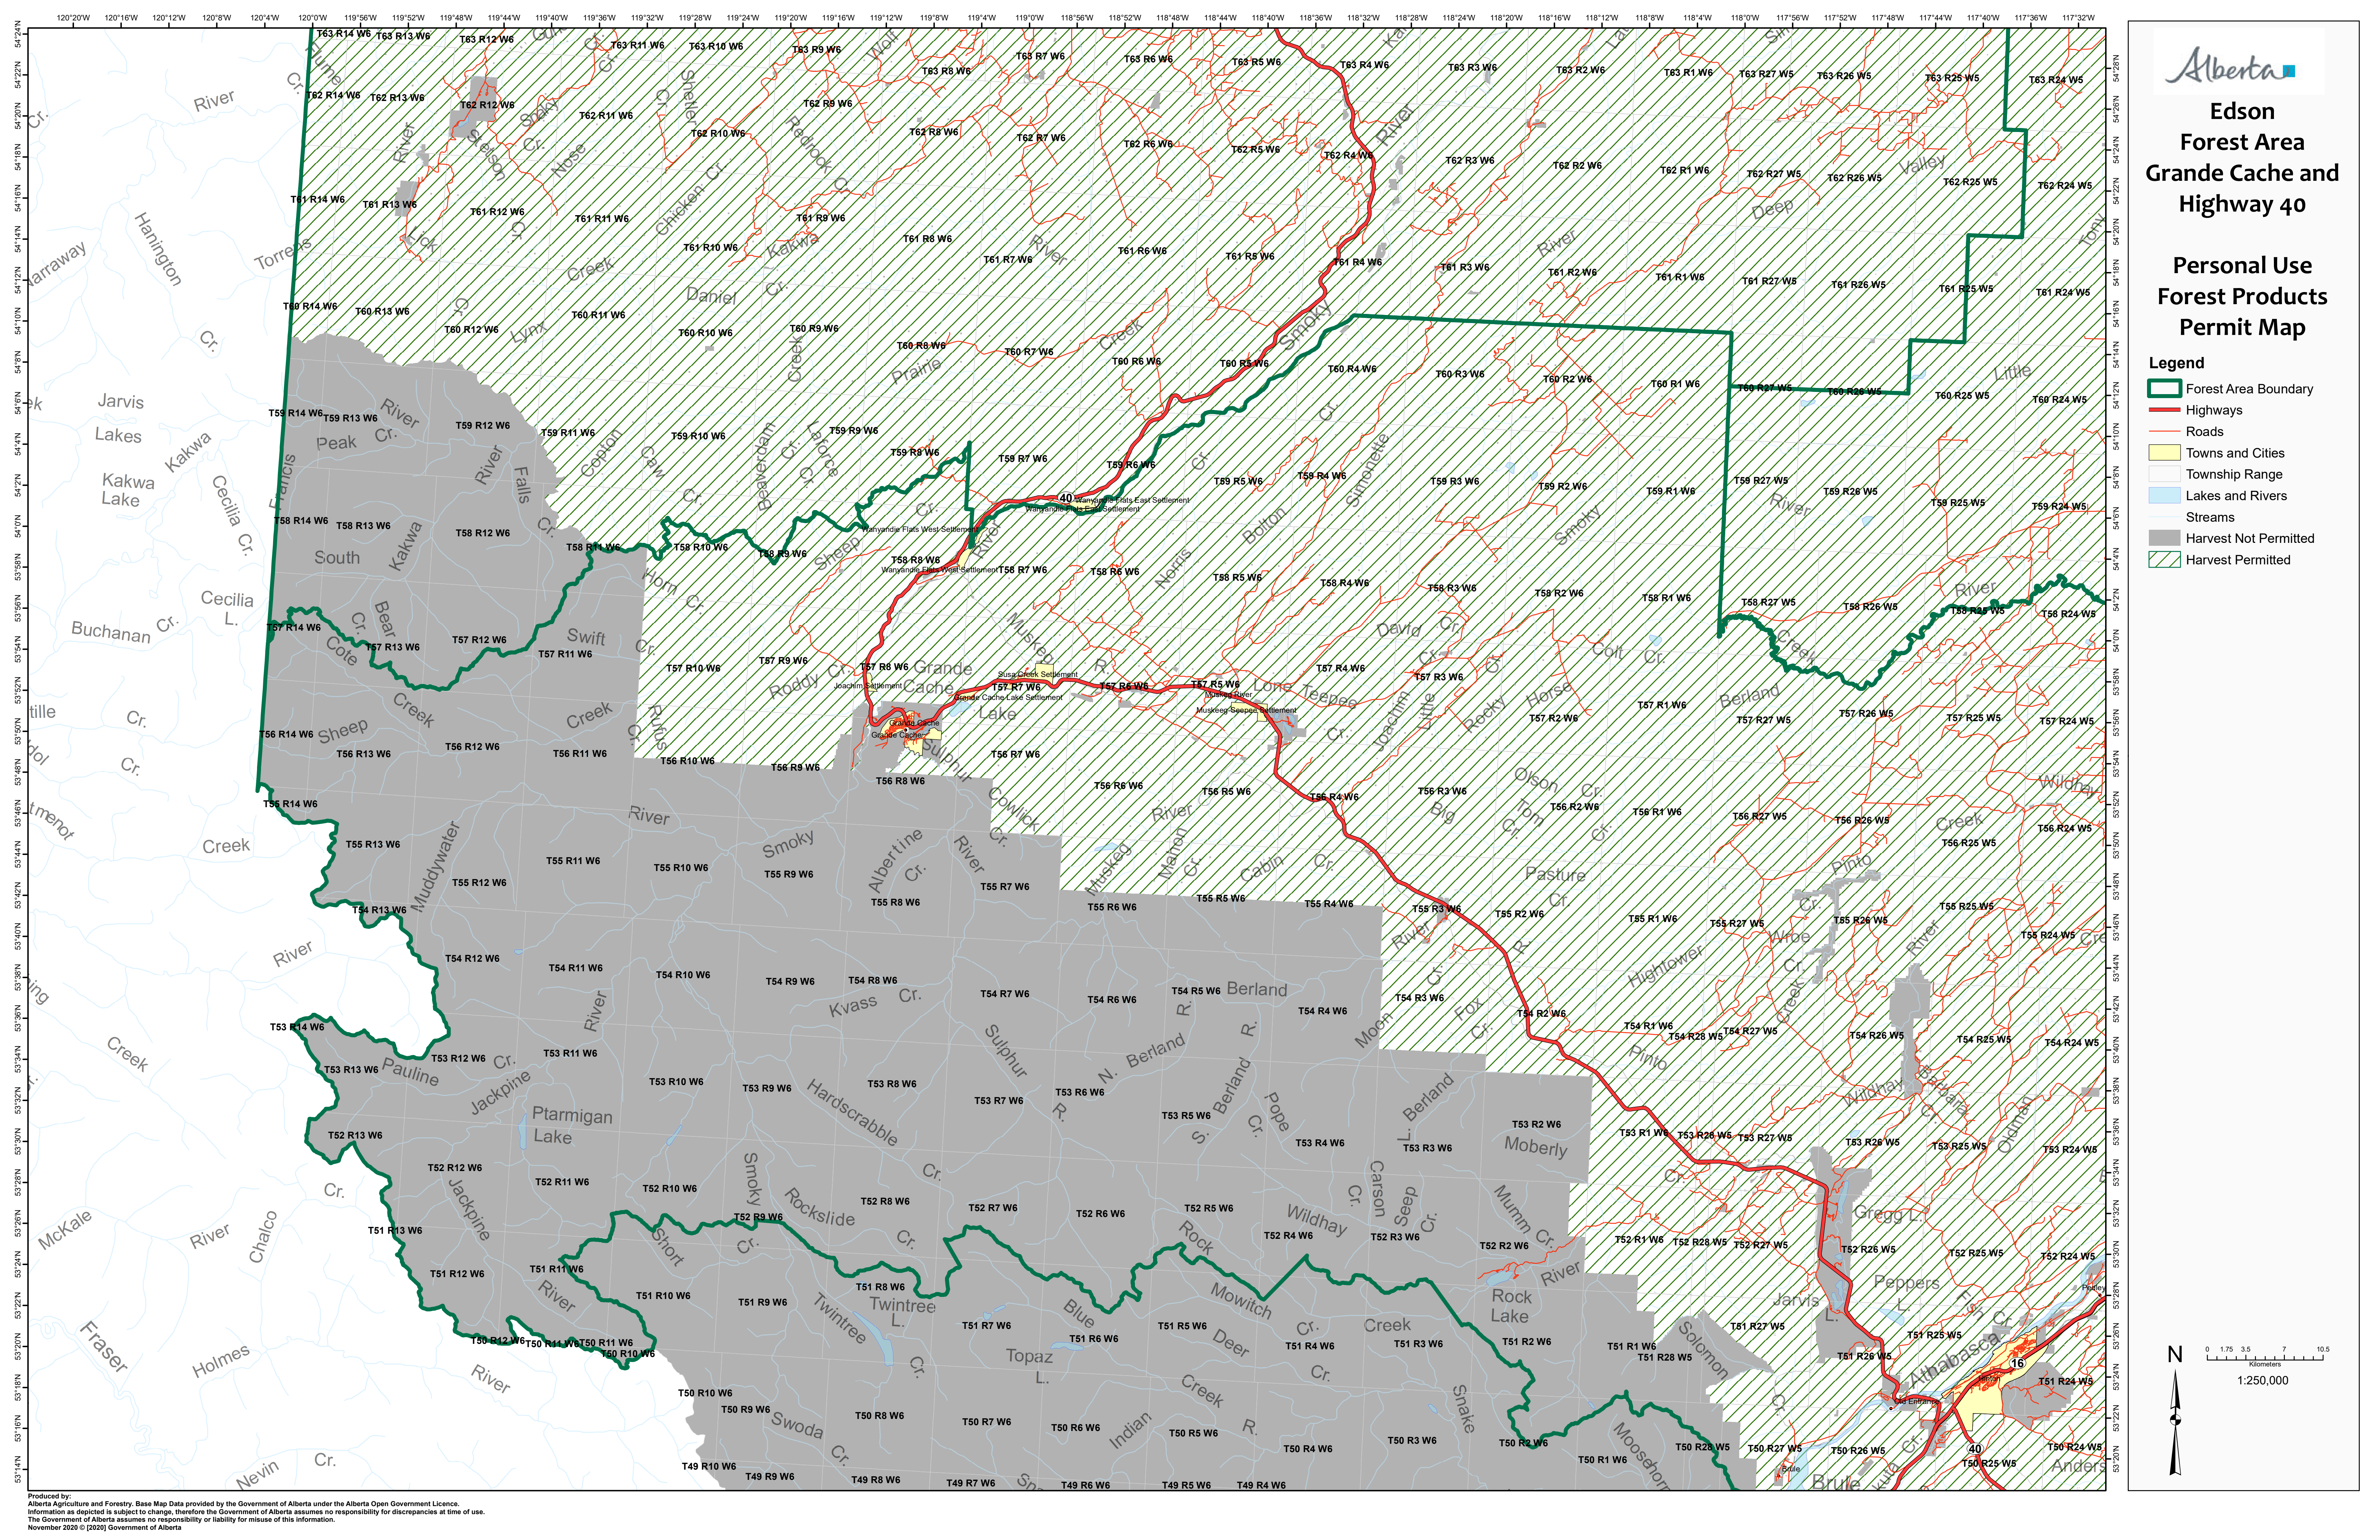

Edson Forest Area Grande Cache and Highway 40

Personal Use Forest Products Permit Map

Legend

- Forest Area Boundary
- Highways
- Roads
- Towns and Cities
- Township Range
- Lakes and Rivers
- Streams
- Harvest Not Permitted
- Harvest Permitted