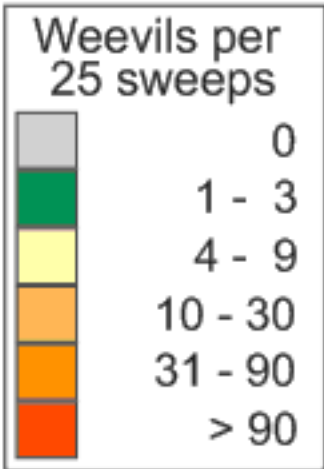

Cabbage Seedpod Weevil

2011 Survey

Government of Alberta 