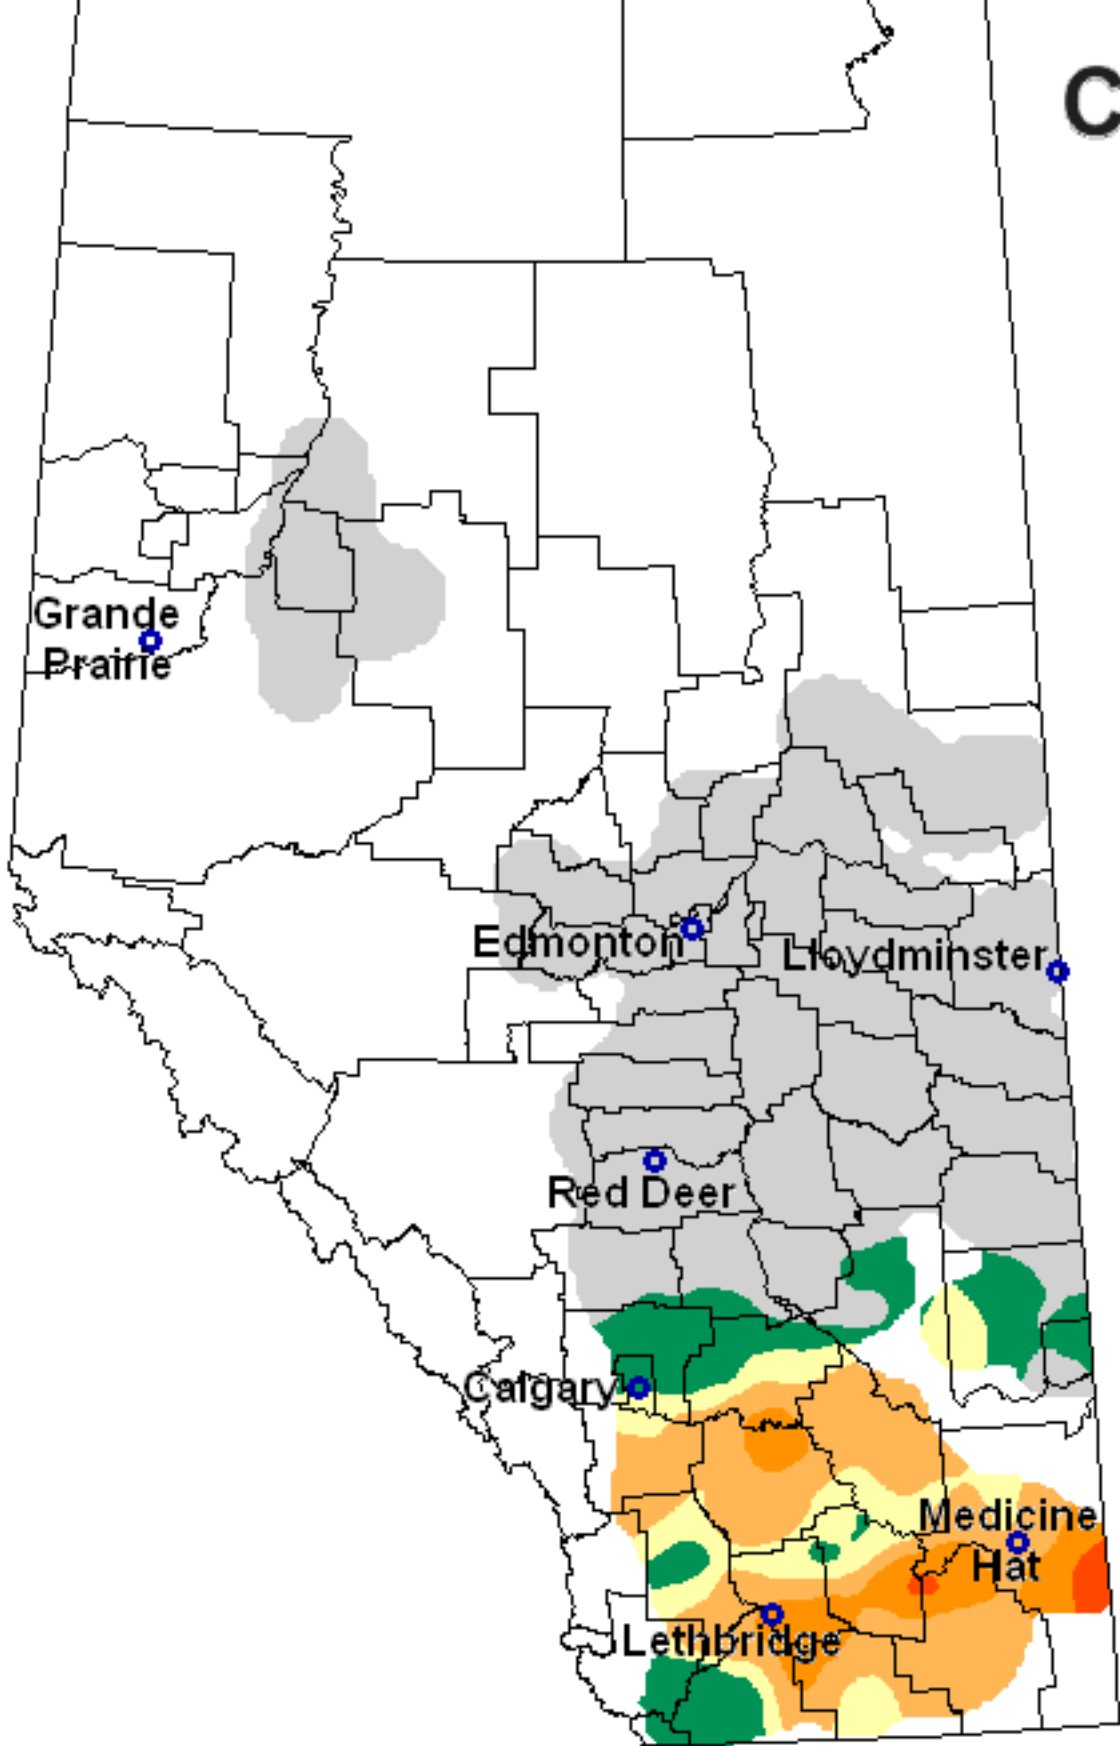

Cabbage Seedpod Weevil

2011 Survey

Government of Alberta 