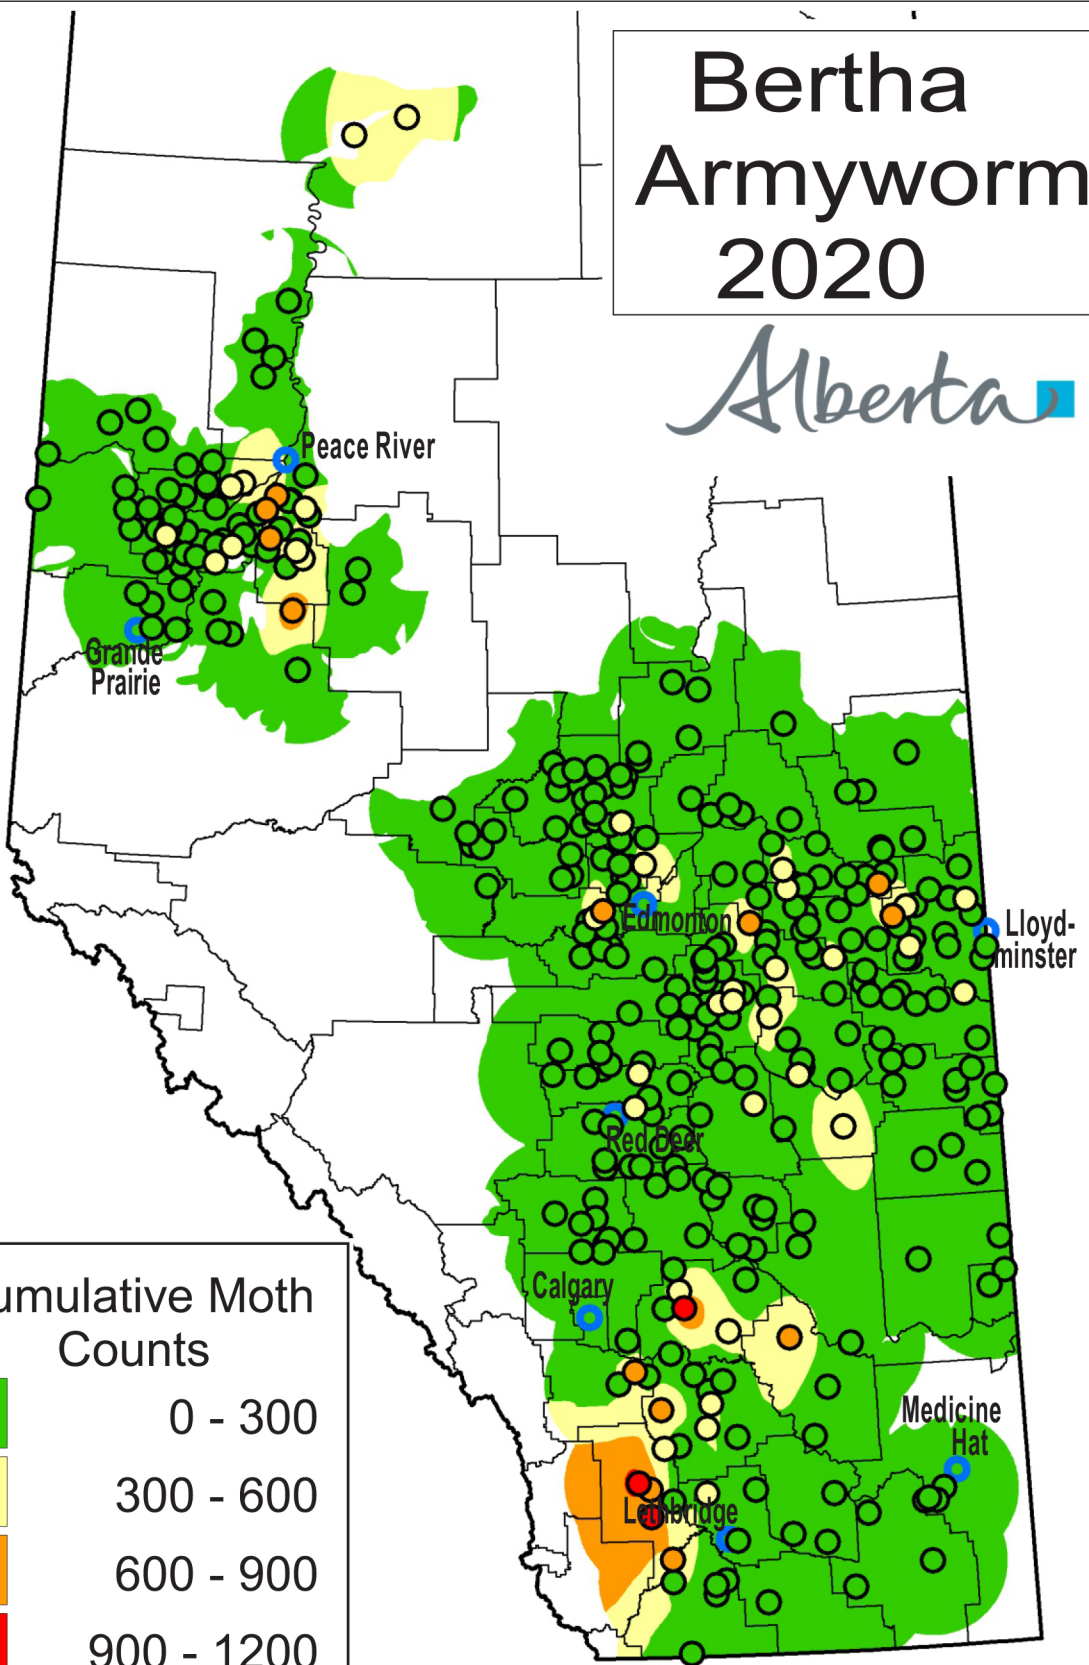

Bertha Armyworm 2020

Alberta

Cumulative Moth Counts

	0 - 300
	300 - 600
	600 - 900
	900 - 1200