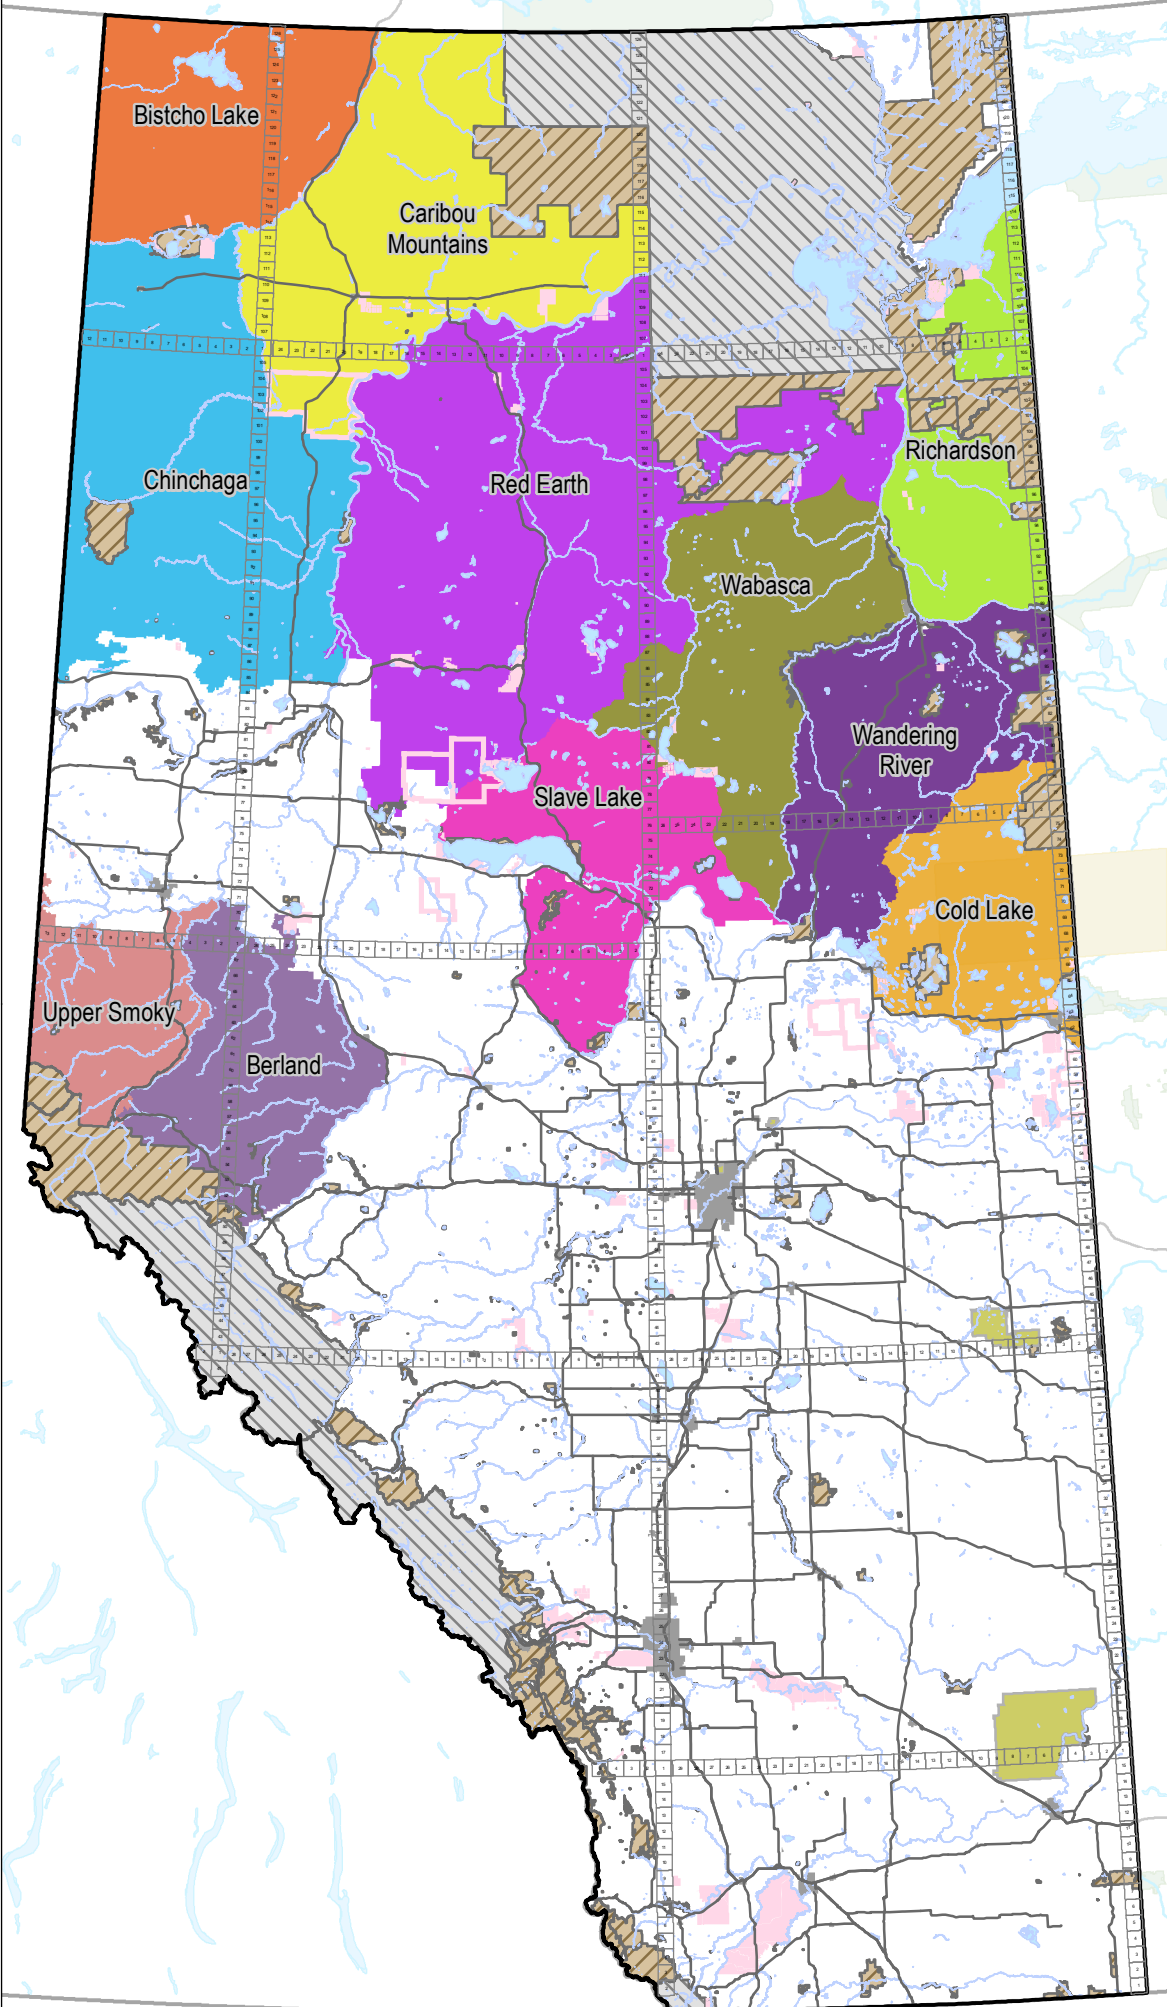

Caribou Sub-Regions in Alberta

Caribou Sub-Regional Planning Boundary

- Berland
- Bistcho Lake
- Caribou Mountains
- Chinchaga
- Cold Lake
- Red Earth
- Richardson
- Slave Lake
- Upper Smoky
- Wabasca
- Wandering River

Parks and Protected Areas

- National Park
- Provincial Park or Protected Area
- First Nations Reserve
- Métis Settlement
- Military Reserve
- City, Town, Urban Service Area
- Hydrography
- Primary Highways

© 2020 Government of Alberta

Coordinate System: NAD83 10TM AEP Forest
 Prepared By: Policy Systems Branch
 Policy and Planning Division CAR-18-008
 Date of Completion: October 27, 2020

Alberta Environment and Parks