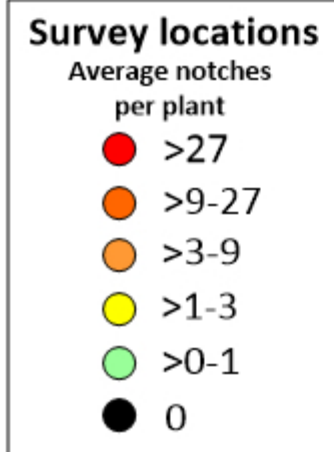

Pea Leaf Weevil 2023 Survey

Alberta

Agriculture and
Agri-Food Canada

Agriculture et
Agroalimentaire Canada