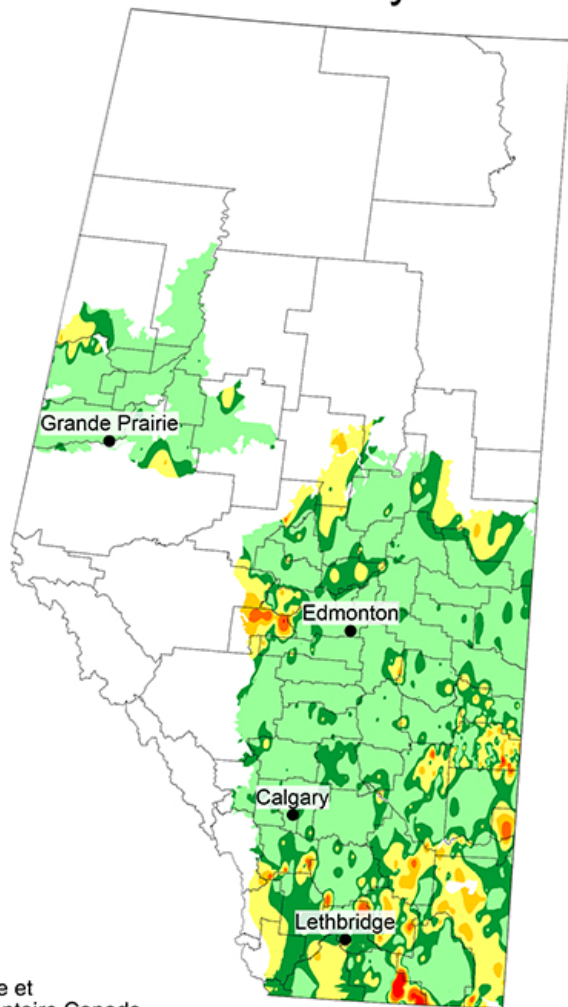

Grasshopper 2024 Survey

**Risk rating for
June-July 2025**

Density (#/m²)

Very Severe	>24
Severe	12-24
Moderate	8-12
Light	4-8
Very Light	2-4
None	0-2

Agriculture and
Agri-Food Canada

Agriculture et
Agroalimentaire Canada

Alberta