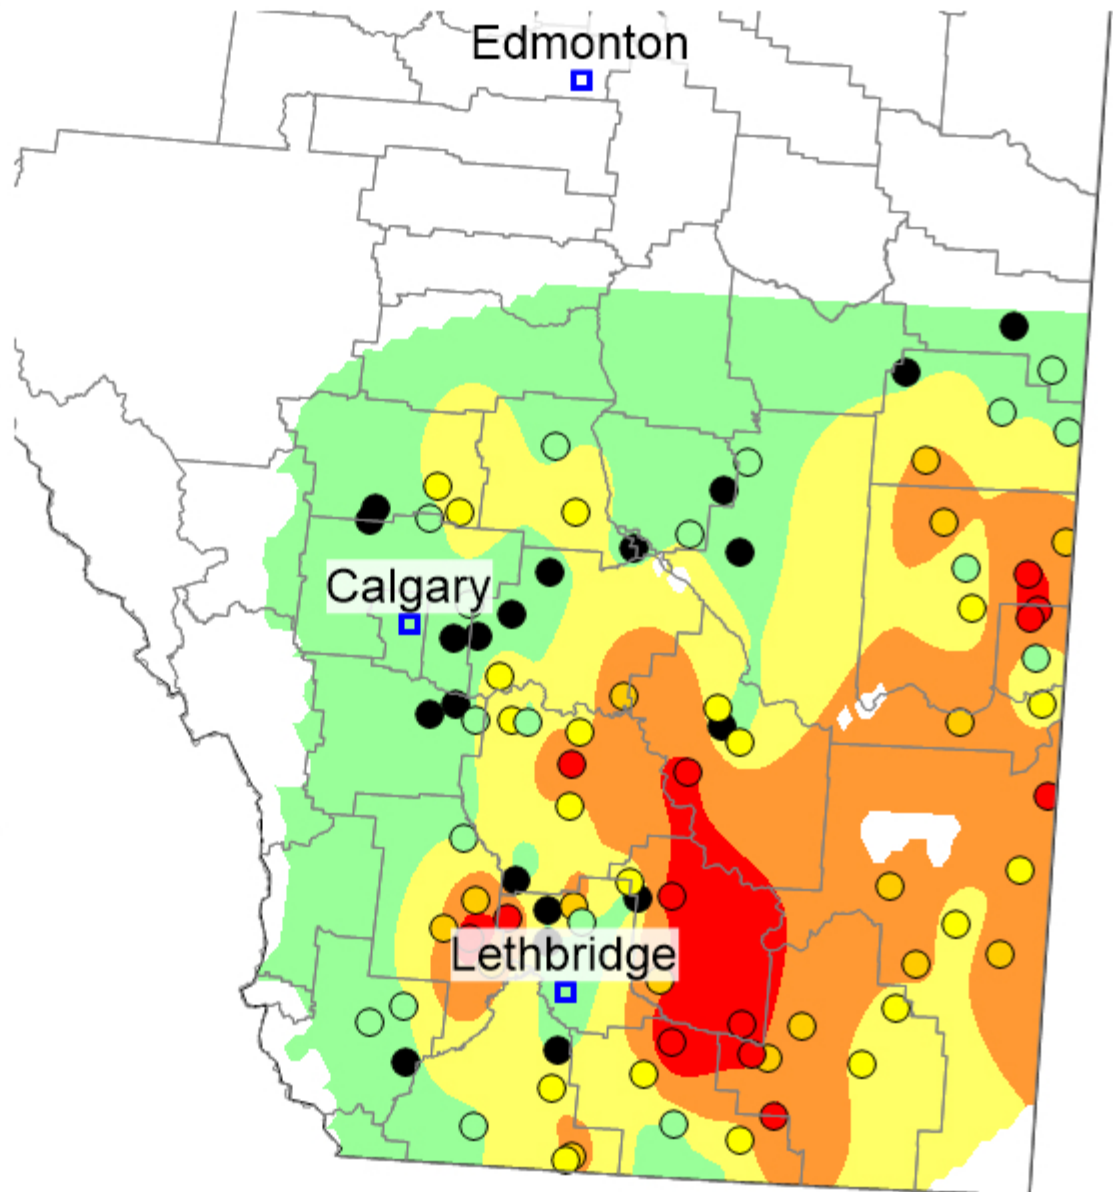

Wheat Stem Sawfly 2023 Survey

Alberta

Agriculture and
Agri-Food Canada

Agriculture et
Agroalimentaire Canada