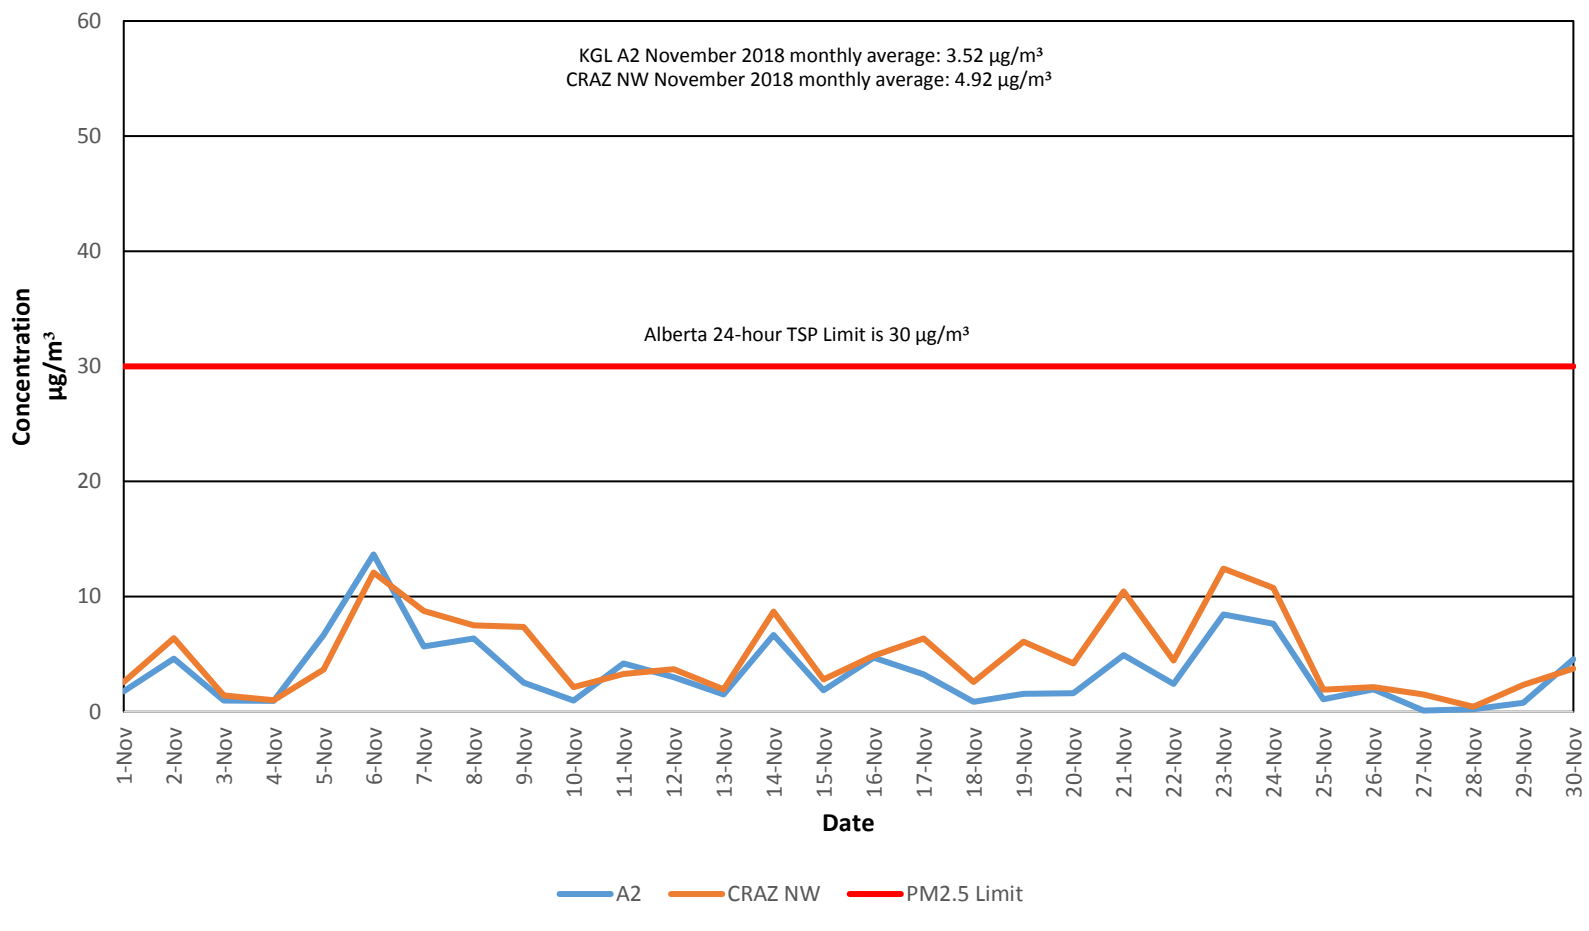

November 2018 PM2.5 24-Hour Average of A2 Monitor and CRAZ NW