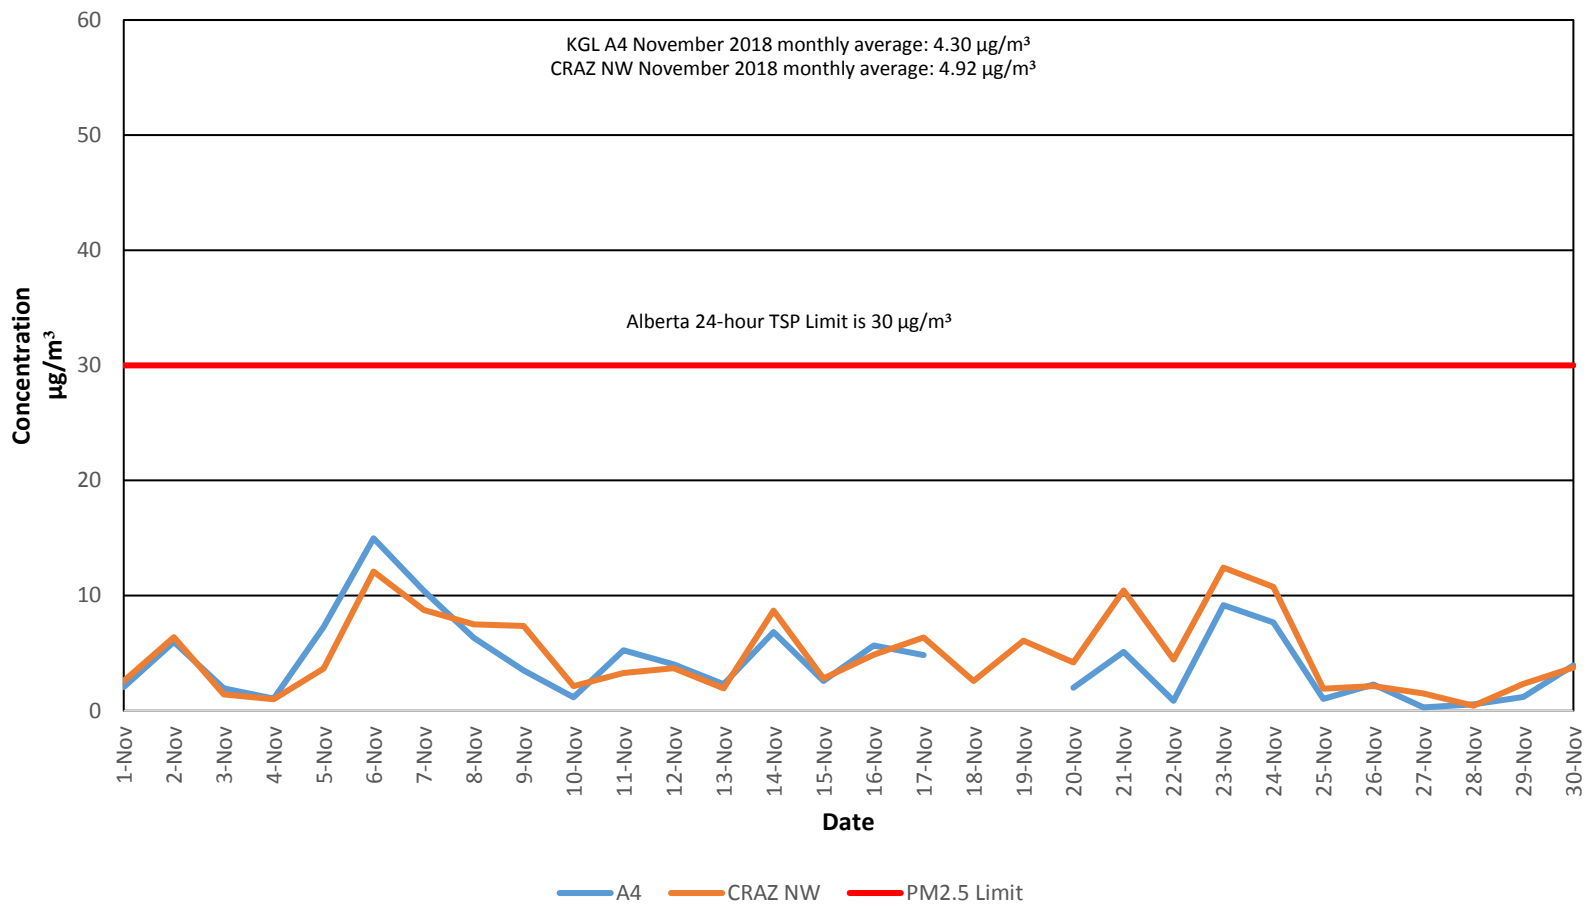

November 2018 PM2.5 24-Hour Average of A4 Monitor and CRAZ NW

Notes: November 18 through 19, 2018, A4 Monitor not operating due to power failure.