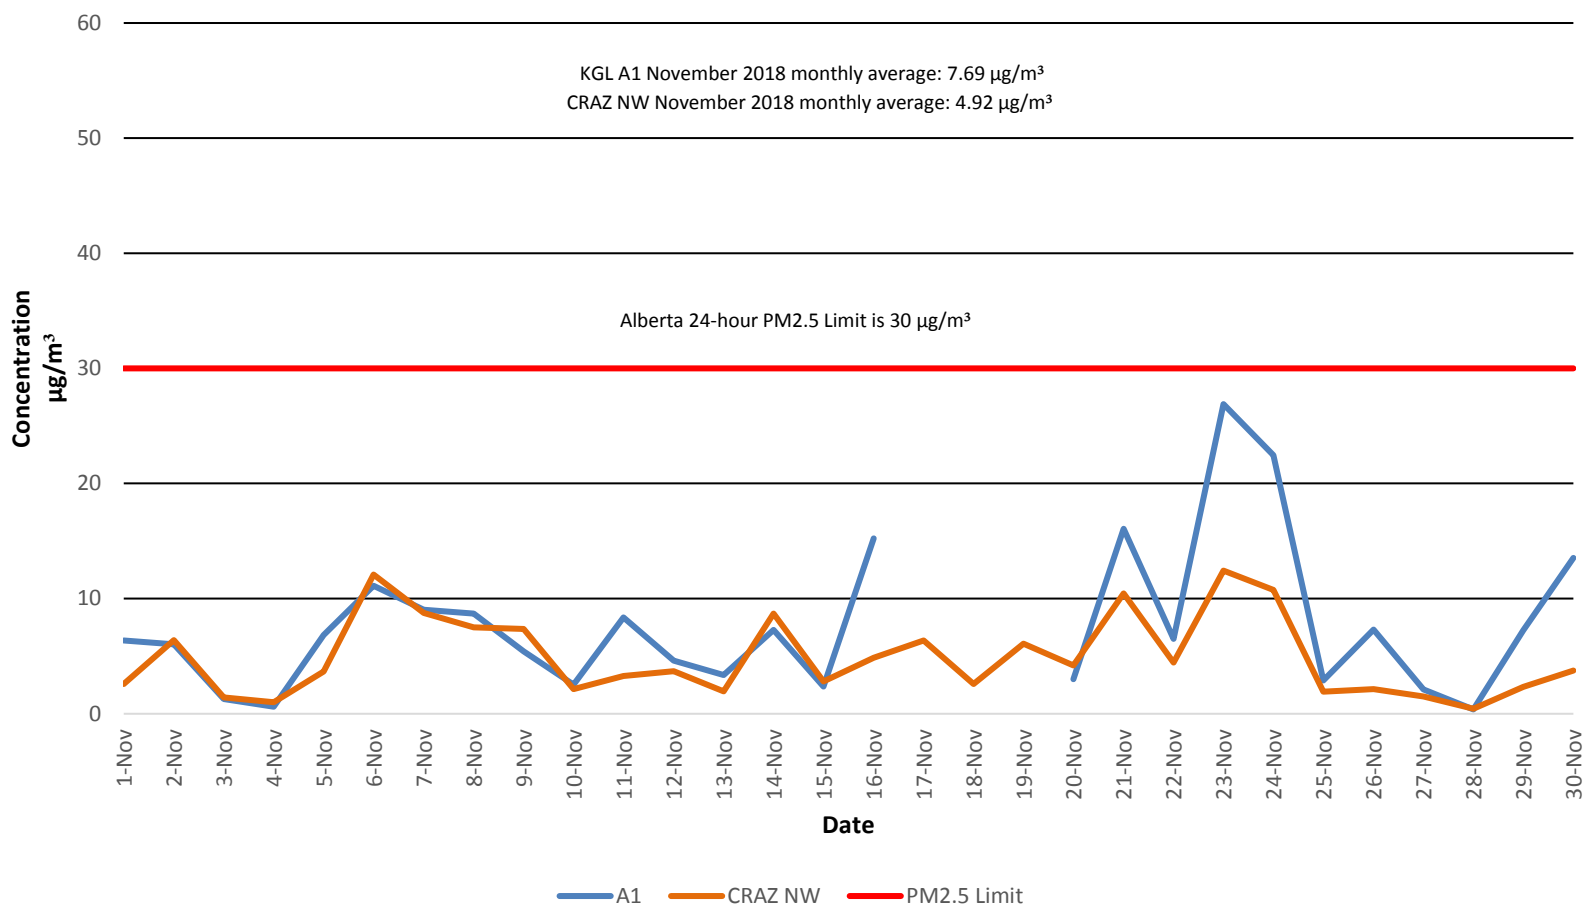

## November 2018 PM2.5 24-Hour Average of A1 Monitor and CRAZ NW

Notes: November 17 through 19, 2018, A1 Monitor not operating due to power failure.