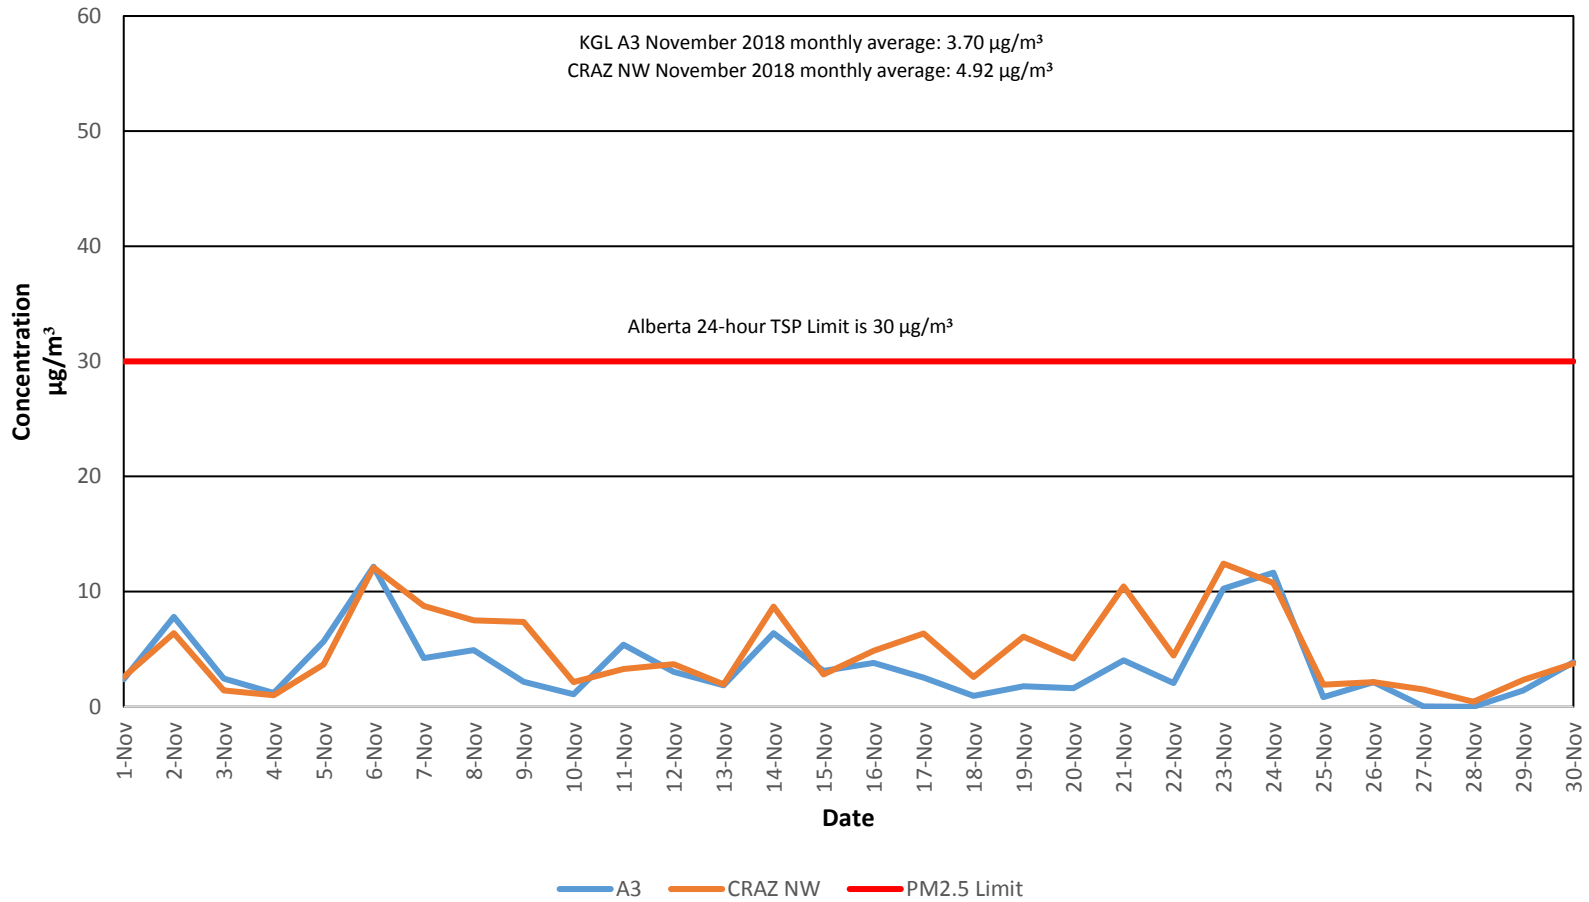

November 2018 PM2.5 24-Hour Average of A3 Monitor and CRAZ NW