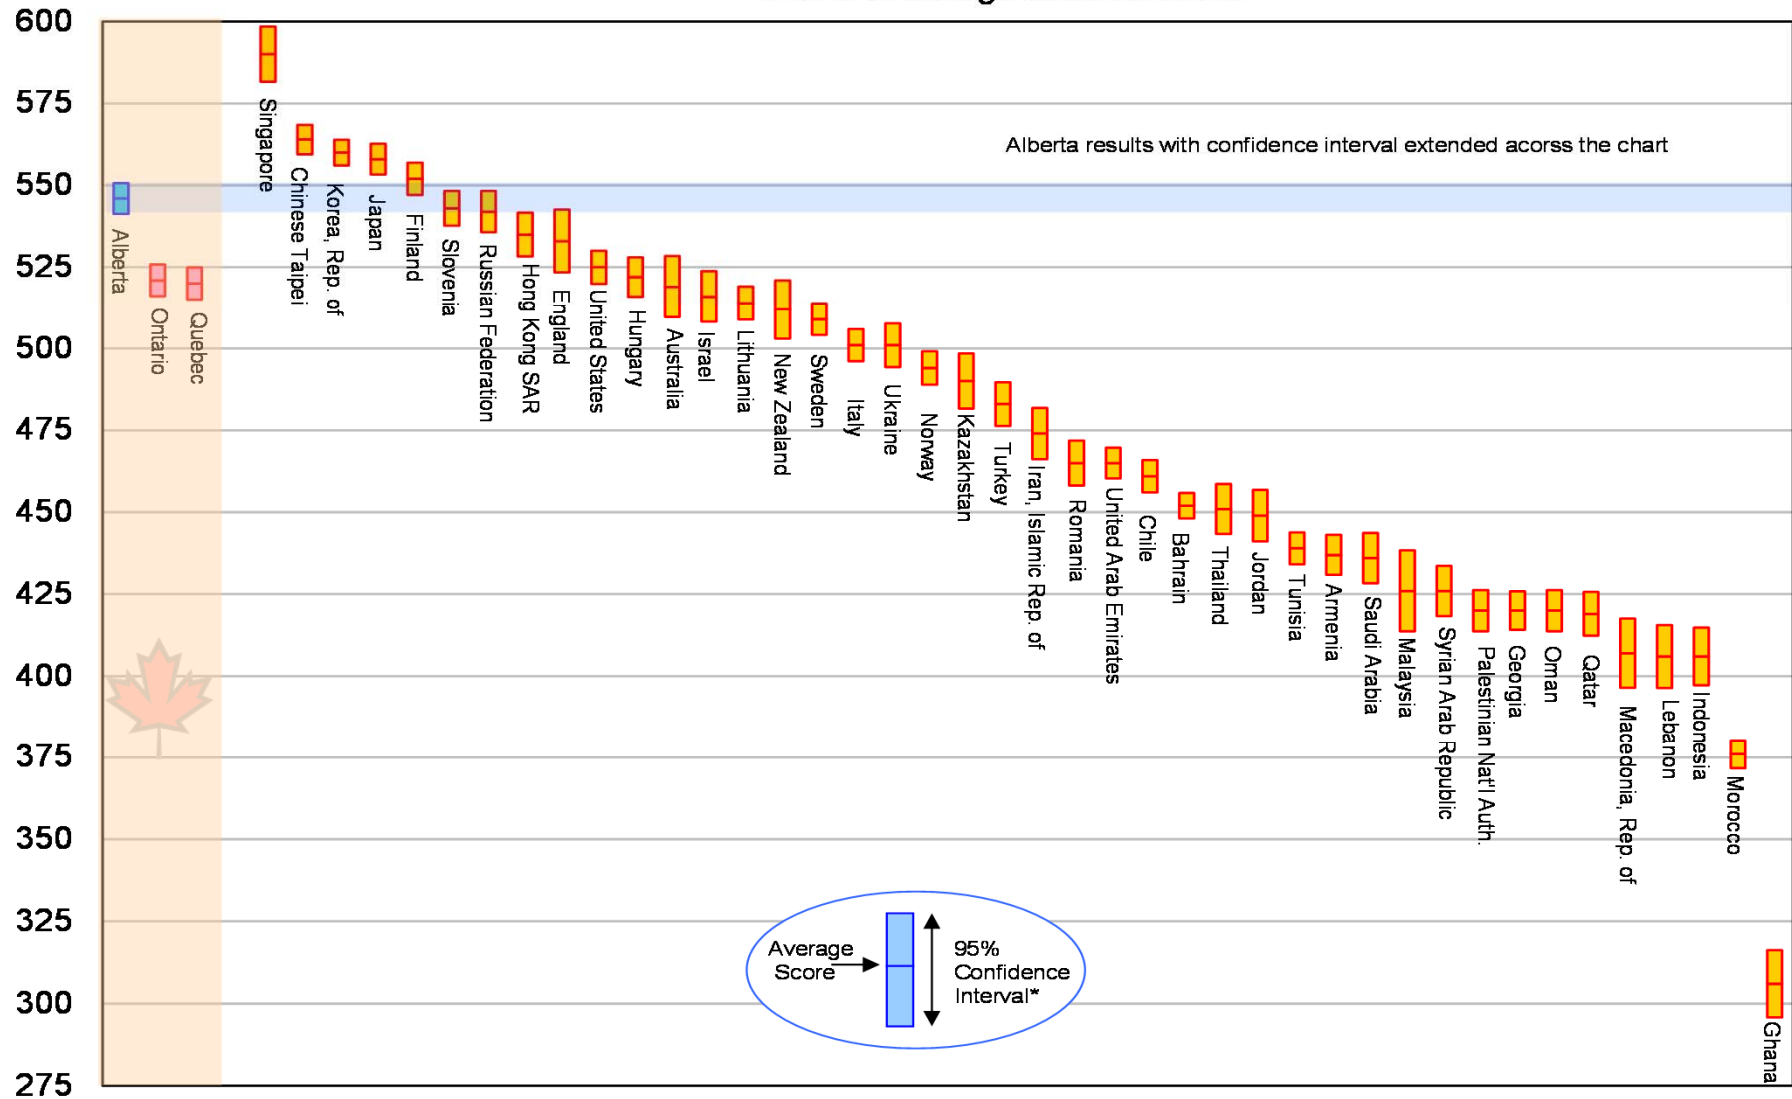

TRENDS IN INTERNATIONAL MATHEMATICS AND SCIENCE STUDY (TIMSS) 2011  
 Alberta Results in relation to other provinces and participating countries  
 Grade 8 Average Science Score

\*Differences in average scores are statistically significant when the confidence intervals do not overlap.  
 The original average score set for the TIMSS first administration in 1995 was 500 with a standard deviation of 100.